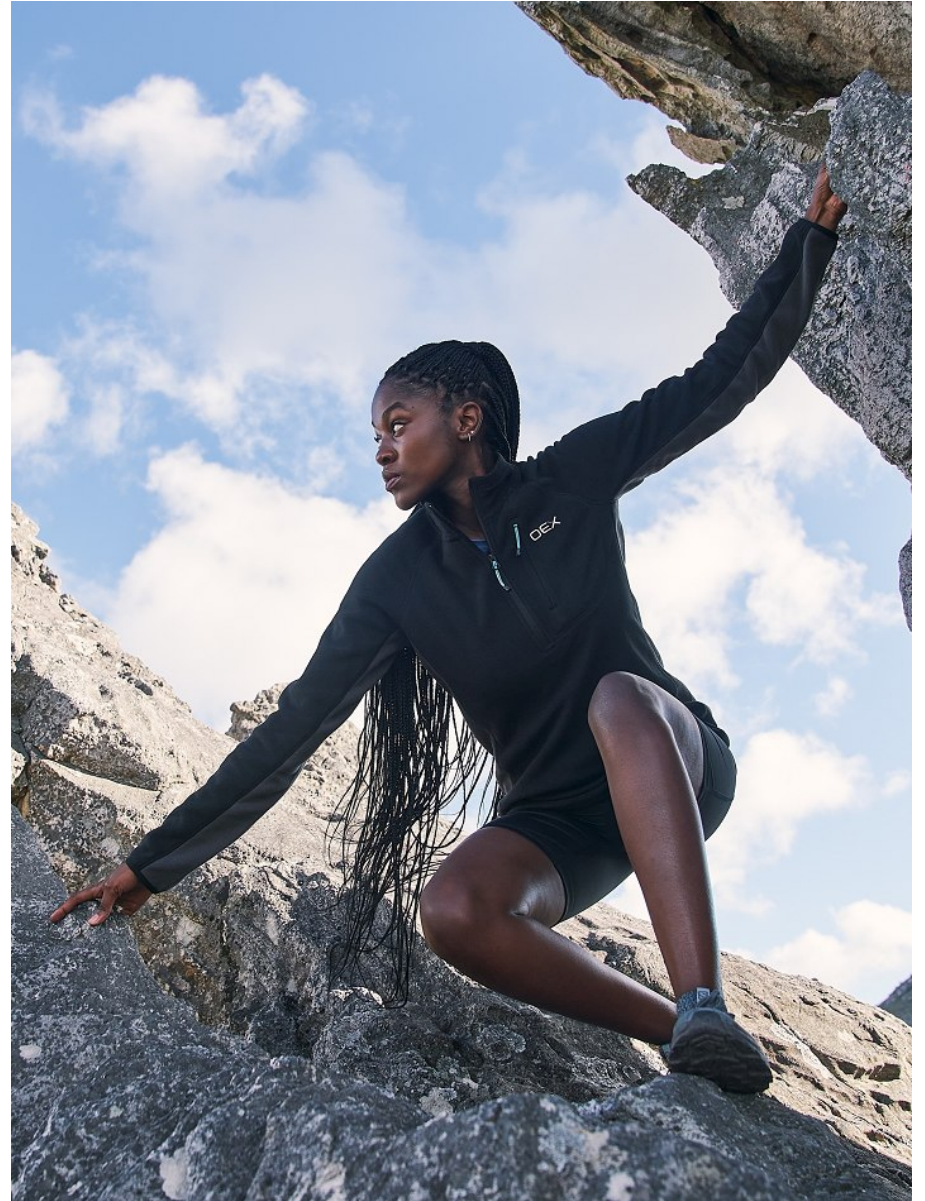

BOSS MODELS

CAPE TOWN

AOBAKWE SELEKA

Height: 172cm Bust: 92cm Waist: 70cm Hips: 96cm Shoe: 6 UK Hair: Black Eyes: Brown