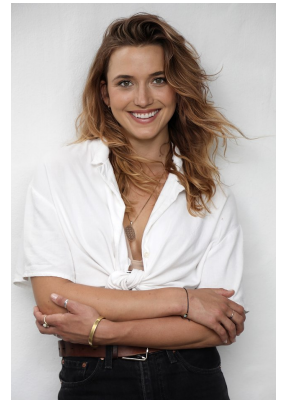

BOSS MODELS

CAPE TOWN

MARIA PRAEG

Height: 175cm Bust: 87cm Waist: 69cm Hips: 99cm Shoe: 6 UK Hair: Dark Blonde Eyes: Brown

BOSS MODELS

CAPE TOWN

Image: Maria Praeg represented by Boss Models Cape Town

MARIA PRAEG

Height: 175cm Bust: 87cm Waist: 69cm Hips: 99cm Shoe: 6 UK Hair: Dark Blonde Eyes: Brown

BOSS MODELS

CAPE TOWN

Image: Maria Praeg represented by Boss Models Cape Town

MARIA PRAEG

Height: 175cm Bust: 87cm Waist: 69cm Hips: 99cm Shoe: 6 UK Hair: Dark Blonde Eyes: Brown