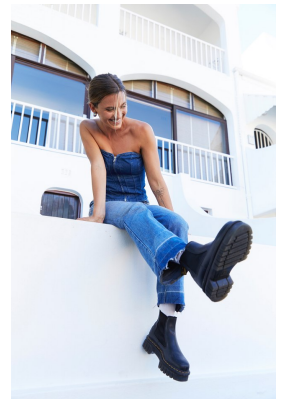

BOSS MODELS

CAPE TOWN

MARIA PRAEG

Height: 175cm Bust: 87cm Waist: 69cm Hips: 99cm Shoe: 6 UK Hair: Dark Blonde Eyes: Brown

BOSS MODELS

CAPE TOWN

Image: Maria Praeg represented by Boss Models Cape Town

MARIA PRAEG

Height: 175cm Bust: 87cm Waist: 69cm Hips: 99cm Shoe: 6 UK Hair: Dark Blonde Eyes: Brown

BOSS MODELS

CAPE TOWN

Image: Maria Praeg represented by Boss Models Cape Town

MARIA PRAEG

Height: 175cm Bust: 87cm Waist: 69cm Hips: 99cm Shoe: 6 UK Hair: Dark Blonde Eyes: Brown