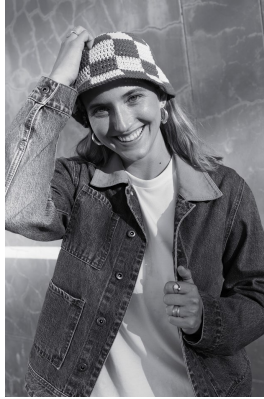

BOSS MODELS

CAPE TOWN

MARIA PRAEG

Height: 175cm Bust: 87cm Waist: 69cm Hips: 99cm Shoe: 6 UK Hair: Dark Blonde Eyes: Brown

BOSS MODELS

CAPE TOWN

Image: Maria Praeg represented by Boss Models Cape Town

MARIA PRAEG

Height: 175cm Bust: 87cm Waist: 69cm Hips: 99cm Shoe: 6 UK Hair: Dark Blonde Eyes: Brown

BOSS MODELS

CAPE TOWN

Image: Maria Praeg represented by Boss Models Cape Town

MARIA PRAEG

Height: 175cm Bust: 87cm Waist: 69cm Hips: 99cm Shoe: 6 UK Hair: Dark Blonde Eyes: Brown