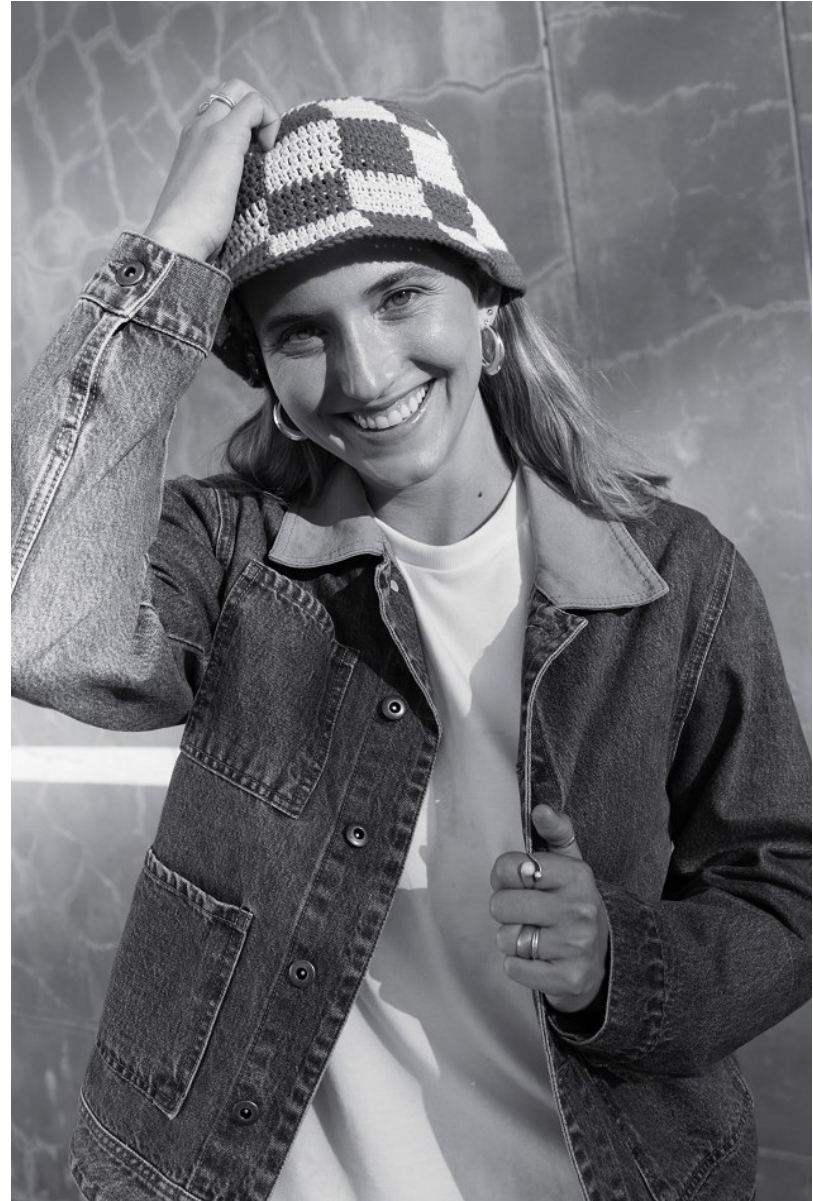

BOSS MODELS

CAPE TOWN

MARIA PRAEG

Height: 175cm Bust: 87cm Waist: 69cm Hips: 99cm Shoe: 6 UK Hair: Dark Blonde Eyes: Brown

BOSS MODELS

CAPE TOWN

MARIA PRAEG

Height: 175cm Bust: 87cm Waist: 69cm Hips: 99cm Shoe: 6 UK Hair: Dark Blonde Eyes: Brown