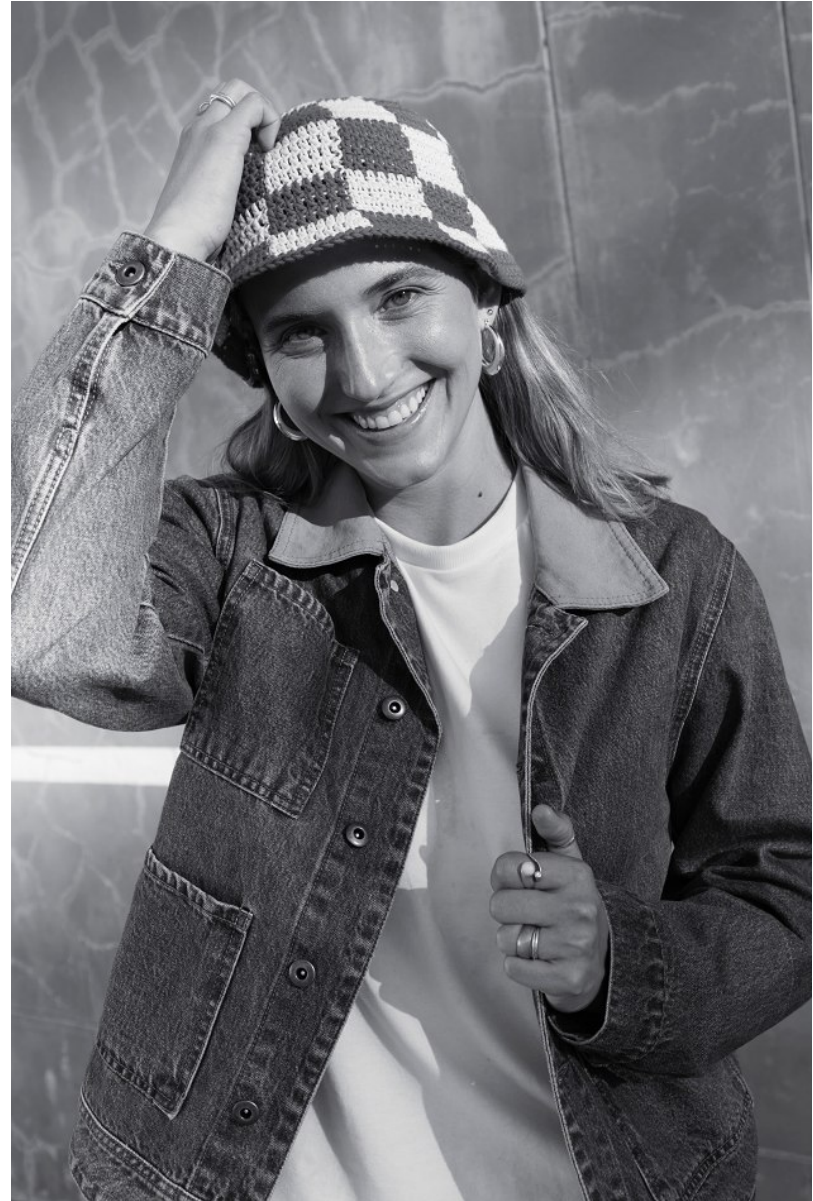

BOSS MODELS

CAPE TOWN

Height: 175cm Bust: 88cm Waist: 72cm Hips: 98cm Shoe: 6 UK Hair: Dark Blonde Eyes: Brown