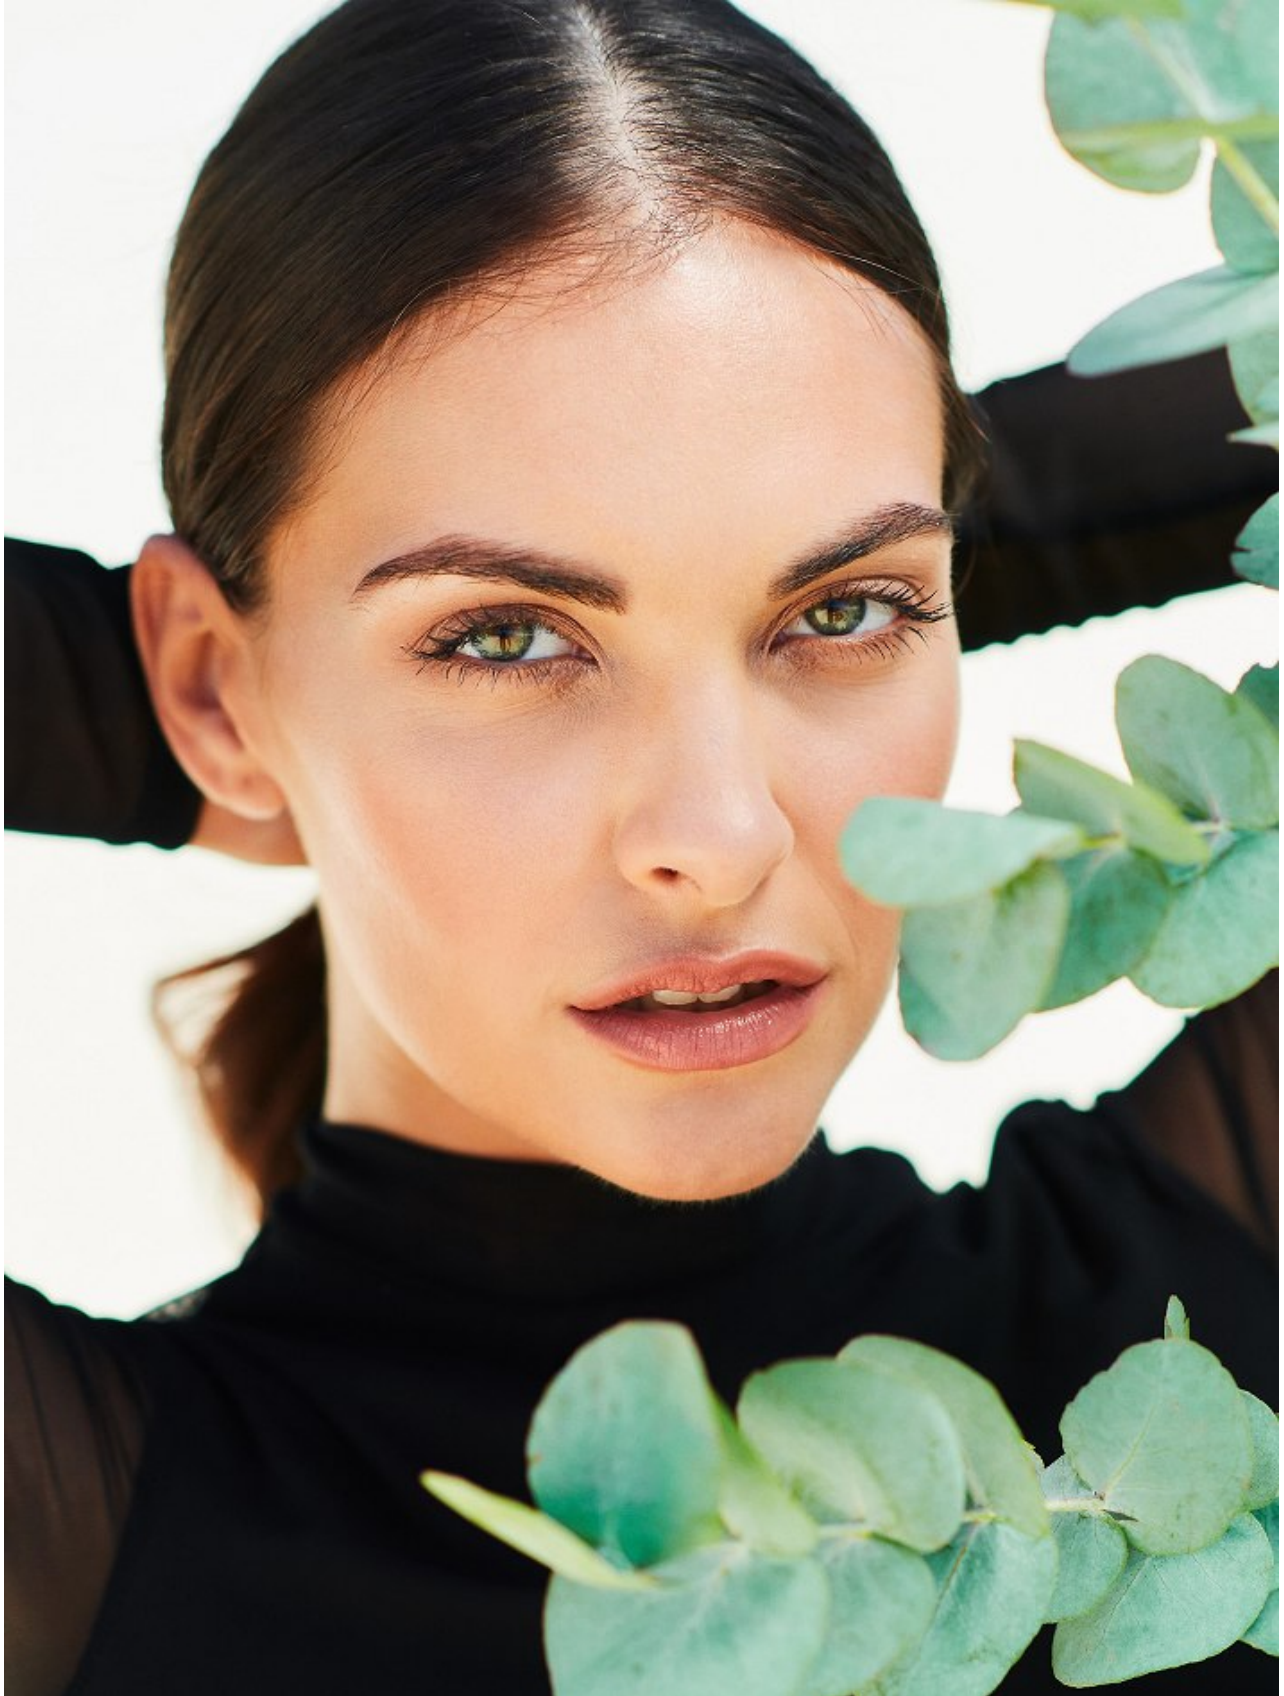

BOSS MODELS

CAPE TOWN

SANJA STOJANOVIC

Height: 174cm Bust: 85cm Waist: 69cm Hips: 95cm Shoe: 6 UK Hair: Brown Eyes: Green