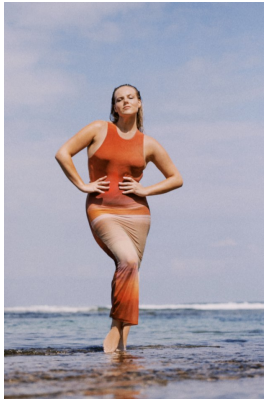

BOSS MODELS

CAPE TOWN

MICHE HERBST

Height: 175cm Bust: 111cm Waist: 92cm Hips: 118cm Shoe: 9 UK Hair: Blonde Eyes: Blue

BOSS MODELS

CAPE TOWN

MICHE HERBST

Height: 175cm Bust: 111cm Waist: 92cm Hips: 118cm Shoe: 9 UK Hair: Blonde Eyes: Blue

BOSS MODELS

CAPE TOWN

MICHE HERBST

Height: 175cm Bust: 111cm Waist: 92cm Hips: 118cm Shoe: 9 UK Hair: Blonde Eyes: Blue