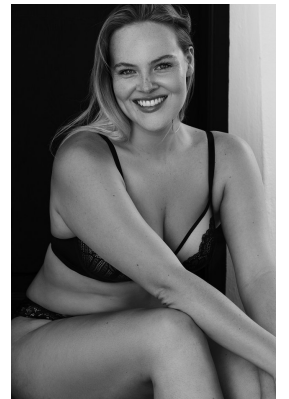

BOSS MODELS

CAPE TOWN

MICHE HERBST

Height: 175cm Bust: 109cm Waist: 89cm Hips: 122cm Shoe: 9 UK Hair: Blonde Eyes: Blue

BOSS MODELS

CAPE TOWN

MICHE HERBST

Height: 175cm Bust: 109cm Waist: 89cm Hips: 122cm Shoe: 9 UK Hair: Blonde Eyes: Blue