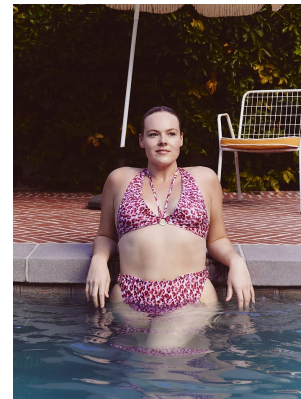

BOSS MODELS

CAPE TOWN

MICHE HERBST

Height: 175cm Bust: 111cm Waist: 92cm Hips: 118cm Shoe: 9 UK Hair: Blonde Eyes: Blue

BOSS MODELS

CAPE TOWN

MICHE HERBST

Height: 175cm Bust: 111cm Waist: 92cm Hips: 118cm Shoe: 9 UK Hair: Blonde Eyes: Blue

BOSS MODELS

CAPE TOWN

MICHE HERBST

Height: 175cm Bust: 111cm Waist: 92cm Hips: 118cm Shoe: 9 UK Hair: Blonde Eyes: Blue