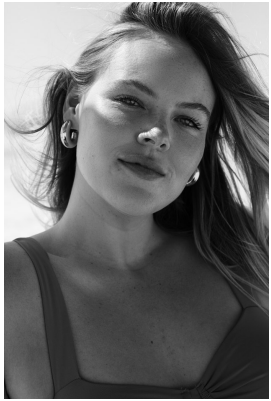

BOSS MODELS

CAPE TOWN

MICHE HERBST

Height: 175cm Bust: 109cm Waist: 89cm Hips: 122cm Shoe: 9 UK Hair: Blonde Eyes: Blue

BOSS MODELS

CAPE TOWN

MICHE HERBST

Height: 175cm Bust: 109cm Waist: 89cm Hips: 122cm Shoe: 9 UK Hair: Blonde Eyes: Blue