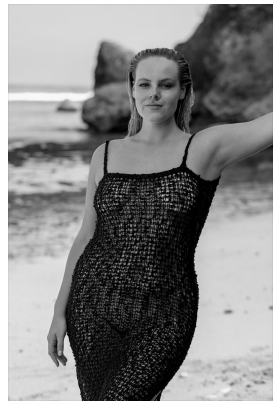

BOSS MODELS

CAPE TOWN

MICHE HERBST

Height: 175cm Bust: 111cm Waist: 92cm Hips: 118cm Shoe: 9 UK Hair: Blonde Eyes: Blue

BOSS MODELS

CAPE TOWN

MICHE HERBST

Height: 175cm Bust: 111cm Waist: 92cm Hips: 118cm Shoe: 9 UK Hair: Blonde Eyes: Blue

BOSS MODELS

CAPE TOWN

MICHE HERBST

Height: 175cm Bust: 111cm Waist: 92cm Hips: 118cm Shoe: 9 UK Hair: Blonde Eyes: Blue