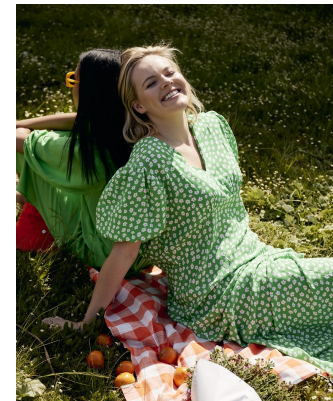

BOSS MODELS

CAPE TOWN

MICHE HERBST

Height: 175cm Bust: 111cm Waist: 92cm Hips: 118cm Shoe: 9 UK Hair: Blonde Eyes: Blue

BOSS MODELS

CAPE TOWN

MICHE HERBST

Height: 175cm Bust: 111cm Waist: 92cm Hips: 118cm Shoe: 9 UK Hair: Blonde Eyes: Blue

BOSS MODELS

CAPE TOWN

MICHE HERBST

Height: 175cm Bust: 111cm Waist: 92cm Hips: 118cm Shoe: 9 UK Hair: Blonde Eyes: Blue