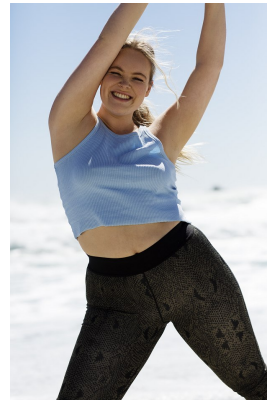

BOSS MODELS

CAPE TOWN

MICHE HERBST

Height: 175cm Bust: 109cm Waist: 89cm Hips: 122cm Shoe: 9 UK Hair: Blonde Eyes: Blue

BOSS MODELS

CAPE TOWN

MICHE HERBST

Height: 175cm Bust: 109cm Waist: 89cm Hips: 122cm Shoe: 9 UK Hair: Blonde Eyes: Blue