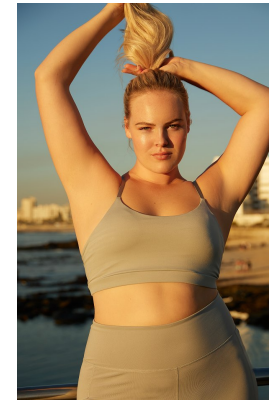

BOSS MODELS

CAPE TOWN

MICHE HERBST

Height: 175cm Bust: 109cm Waist: 89cm Hips: 122cm Shoe: 9 UK Hair: Blonde Eyes: Blue

BOSS MODELS

CAPE TOWN

MICHE HERBST

Height: 175cm Bust: 109cm Waist: 89cm Hips: 122cm Shoe: 9 UK Hair: Blonde Eyes: Blue