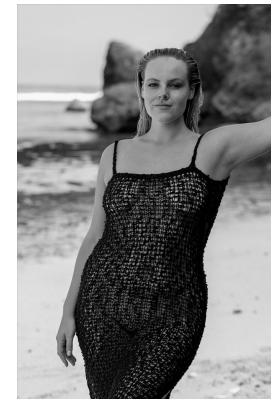

BOSS MODELS

CAPE TOWN

MICHE HERBST

Height: 175cm Bust: 109cm Waist: 89cm Hips: 122cm Shoe: 9 UK Hair: Blonde Eyes: Blue

BOSS MODELS

CAPE TOWN

MICHE HERBST

Height: 175cm Bust: 109cm Waist: 89cm Hips: 122cm Shoe: 9 UK Hair: Blonde Eyes: Blue