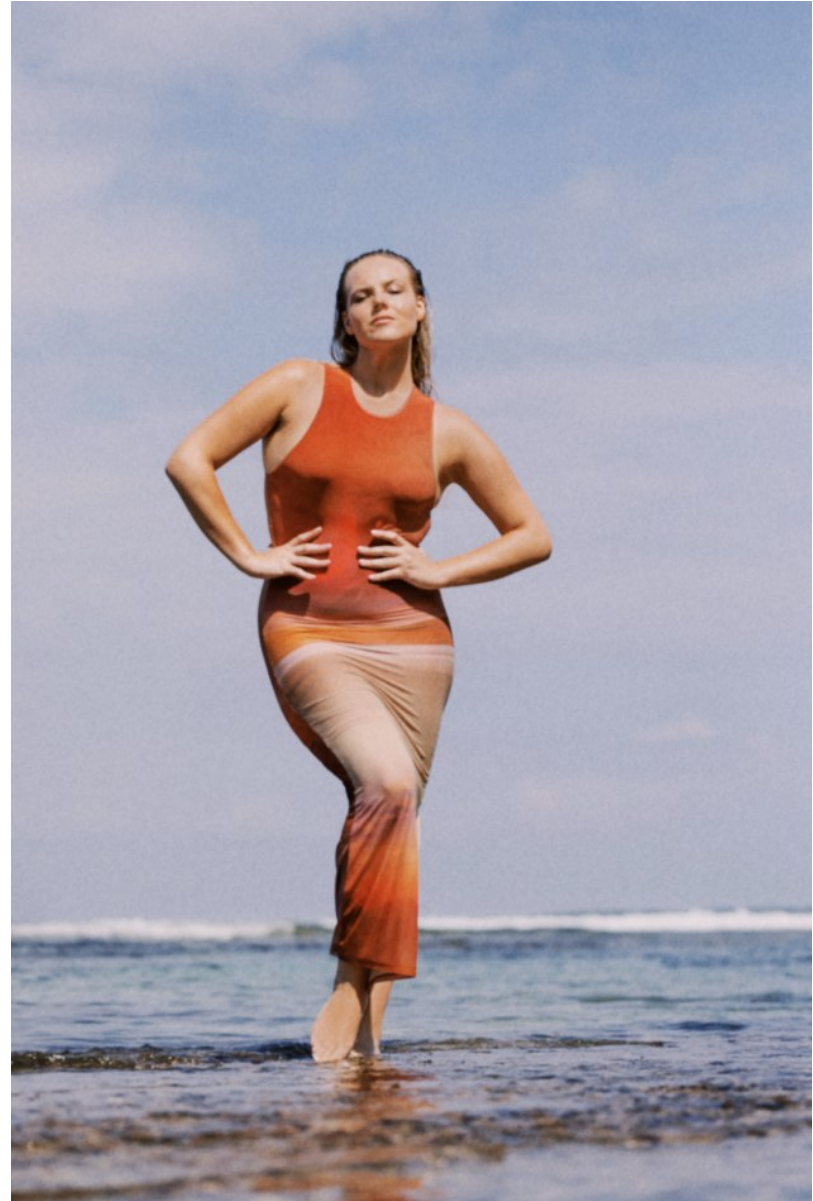

BOSS MODELS

CAPE TOWN

MICHE HERBST

Height: 175cm Bust: 109cm Waist: 89cm Hips: 122cm Shoe: 9 UK Hair: Blonde Eyes: Blue