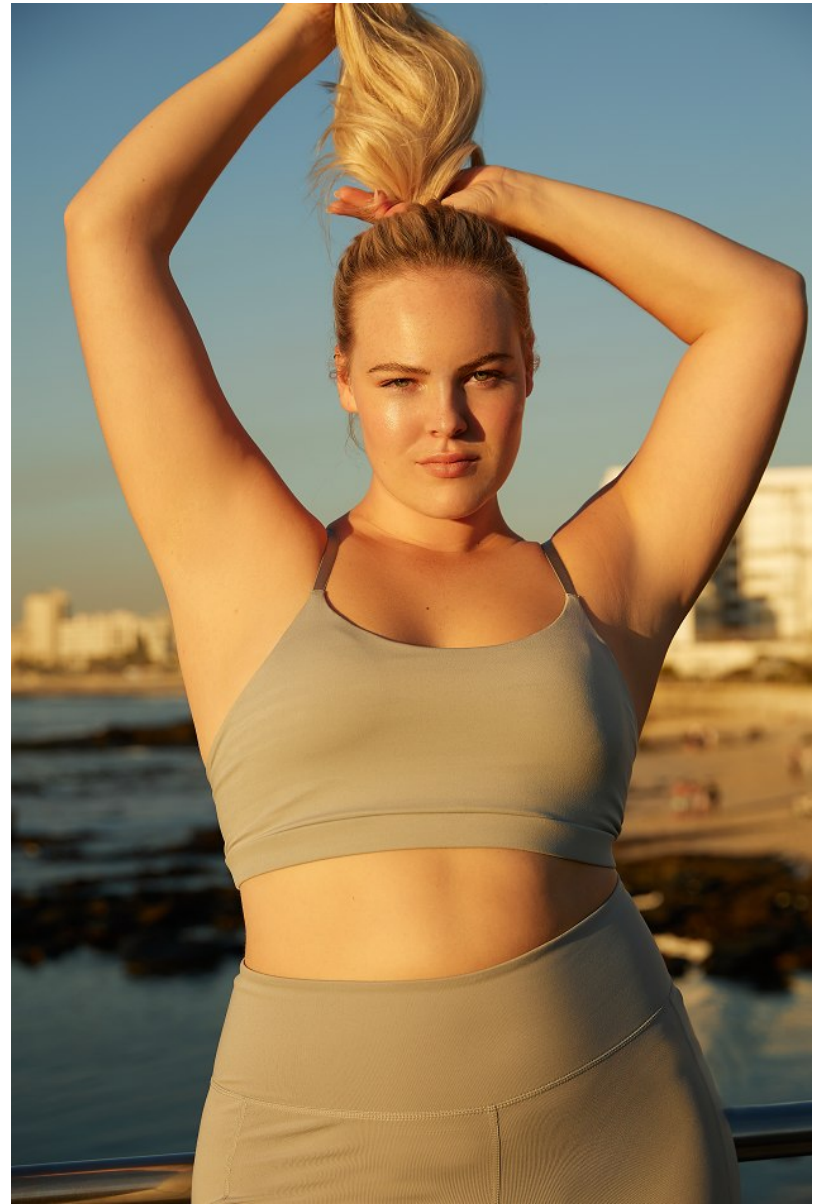

BOSS MODELS

CAPE TOWN

MICHE HERBST

Height: 175cm Bust: 109cm Waist: 89cm Hips: 122cm Shoe: 9 UK Hair: Blonde Eyes: Blue