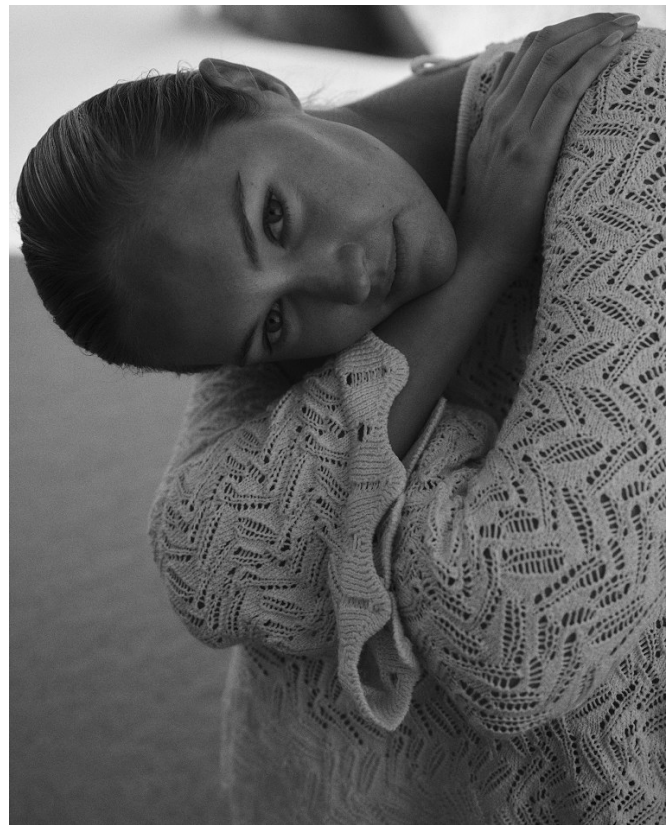

BOSS MODELS

CAPE TOWN

MARIAN DE KLERK

Height: 175cm Bust: 90cm Waist: 73cm Hips: 105cm Shoe: 7 UK Hair: Blonde Eyes: Blue

BOSS MODELS

CAPE TOWN

MARIAN DE KLERK

Height: 175cm Bust: 90cm Waist: 73cm Hips: 105cm Shoe: 7 UK Hair: Blonde Eyes: Blue