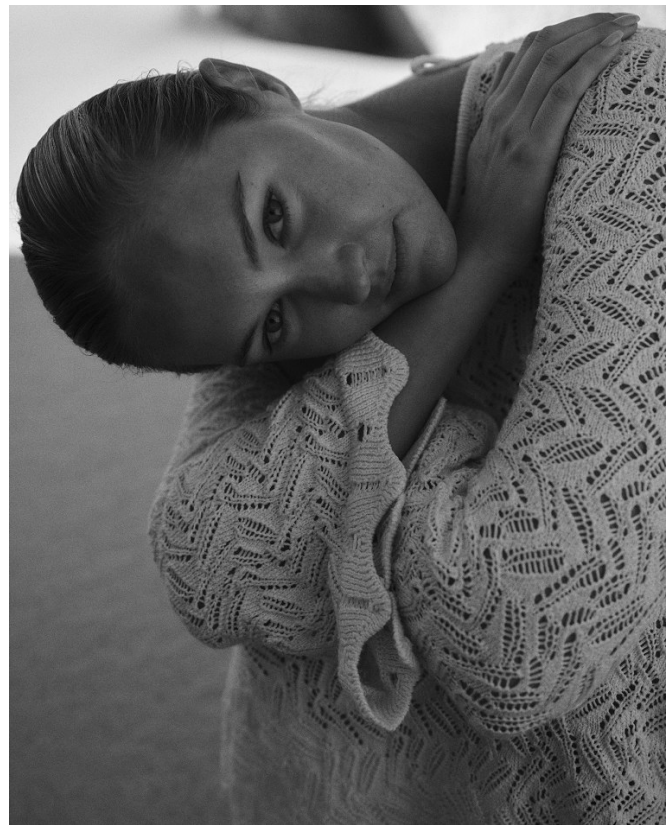

BOSS MODELS

CAPE TOWN

MARIAN DE KLERK

Height: 175cm Bust: 90cm Waist: 73cm Hips: 105cm Shoe: 7 UK Hair: Blonde Eyes: Blue

BOSS MODELS

CAPE TOWN

MARIAN DE KLERK

Height: 175cm Bust: 90cm Waist: 73cm Hips: 105cm Shoe: 7 UK Hair: Blonde Eyes: Blue

BOSS MODELS

CAPE TOWN

MARIAN DE KLERK

Height: 175cm Bust: 90cm Waist: 73cm Hips: 105cm Shoe: 7 UK Hair: Blonde Eyes: Blue