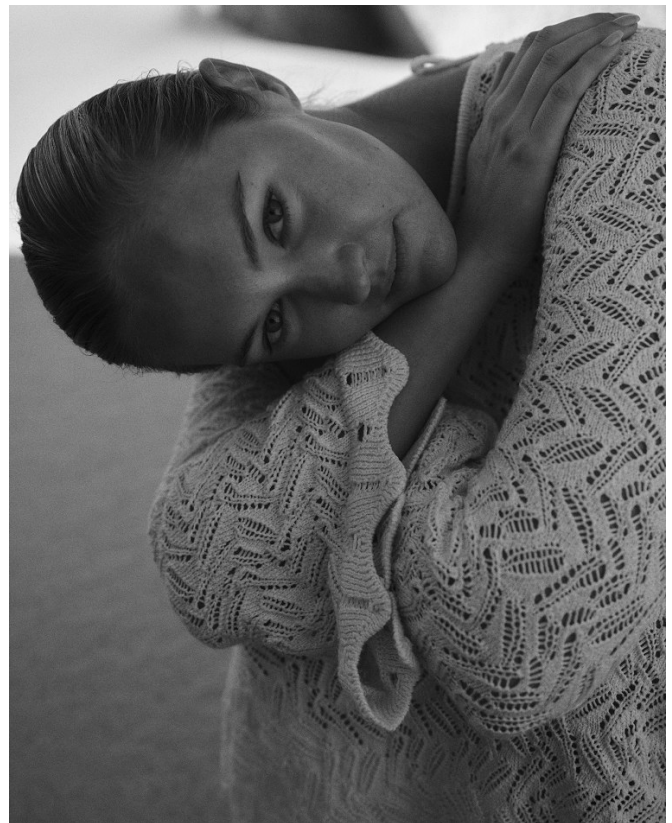

# BOSS MODELS

CAPE TOWN

MARIAN DE KLERK

Height: 175cm Bust: 88cm Waist: 67cm Hips: 101cm Shoe: 7 UK Hair: Blonde Eyes: Blue