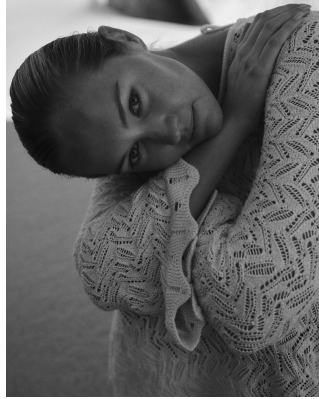

BOSS MODELS

CAPE TOWN

MARIAN DE KLERK

Height: 175cm Bust: 90cm Waist: 73cm Hips: 105cm Shoe: 7 UK Hair: Blonde Eyes: Blue

BOSS MODELS

CAPE TOWN

MARIAN DE KLERK

Height: 175cm Bust: 90cm Waist: 73cm Hips: 105cm Shoe: 7 UK Hair: Blonde Eyes: Blue