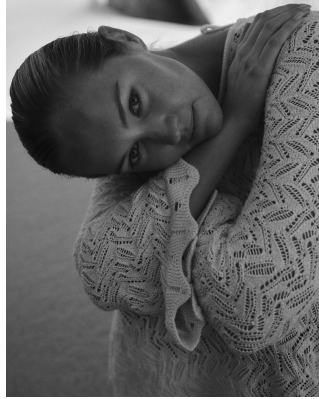

BOSS MODELS

CAPE TOWN

MARIAN DE KLERK

Height: 175cm Bust: 88cm Waist: 67cm Hips: 101cm Shoe: 7 UK Hair: Blonde Eyes: Blue

BOSS MODELS

CAPE TOWN

MARIAN DE KLERK

Height: 175cm Bust: 88cm Waist: 67cm Hips: 101cm Shoe: 7 UK Hair: Blonde Eyes: Blue