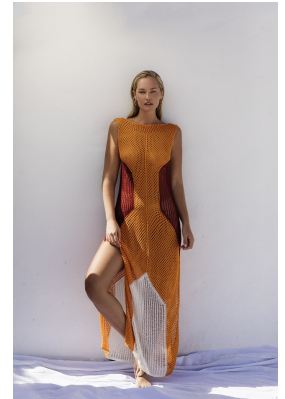

BOSS MODELS

CAPE TOWN

MARIAN DE KLERK

Height: 175cm Bust: 88cm Waist: 67cm Hips: 101cm Shoe: 7 UK Hair: Blonde Eyes: Blue

BOSS MODELS

CAPE TOWN

MARIAN DE KLERK

Height: 175cm Bust: 88cm Waist: 67cm Hips: 101cm Shoe: 7 UK Hair: Blonde Eyes: Blue