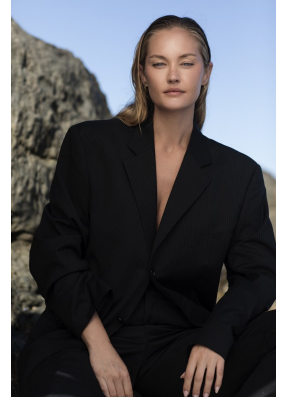

BOSS MODELS

CAPE TOWN

MARIAN DE KLERK

Height: 175cm Bust: 90cm Waist: 73cm Hips: 105cm Shoe: 7 UK Hair: Blonde Eyes: Blue

BOSS MODELS

CAPE TOWN

MARIAN DE KLERK

Height: 175cm Bust: 90cm Waist: 73cm Hips: 105cm Shoe: 7 UK Hair: Blonde Eyes: Blue