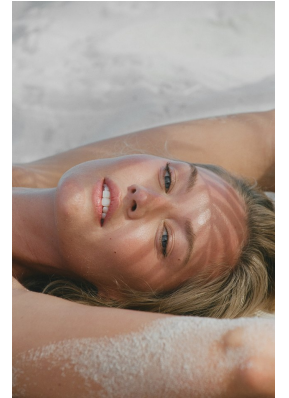

BOSS MODELS

CAPE TOWN

MARIAN DE KLERK

Height: 175cm Bust: 88cm Waist: 67cm Hips: 101cm Shoe: 7 UK Hair: Blonde Eyes: Blue

BOSS MODELS

CAPE TOWN

MARIAN DE KLERK

Height: 175cm Bust: 88cm Waist: 67cm Hips: 101cm Shoe: 7 UK Hair: Blonde Eyes: Blue