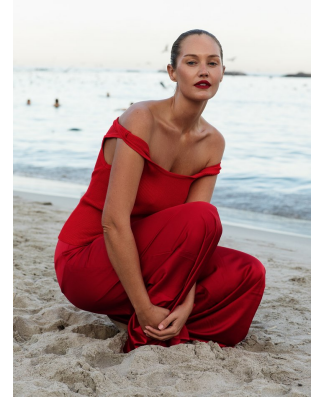

BOSS MODELS

CAPE TOWN

MARIAN DE KLERK

Height: 175cm Bust: 88cm Waist: 67cm Hips: 101cm Shoe: 7 UK Hair: Blonde Eyes: Blue

BOSS MODELS

CAPE TOWN

MARIAN DE KLERK

Height: 175cm Bust: 88cm Waist: 67cm Hips: 101cm Shoe: 7 UK Hair: Blonde Eyes: Blue