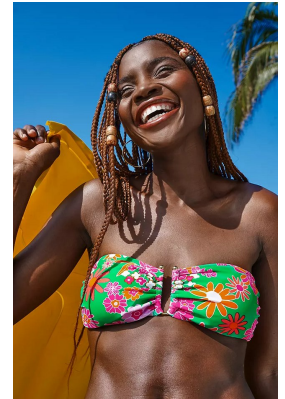

BOSS MODELS

CAPE TOWN

NOMA MOKONI

Height: 174cm Bust: 80cm Waist: 61cm Hips: 94cm Shoe: 6 UK Hair: Dark Black Eyes: Brown

BOSS MODELS

CAPE TOWN

SS22
Serving beauty looks

Get the hottest beauty trends for the season with these special offers

#IMTHEGAL

NOMA MOKONI

Height: 174cm Bust: 80cm Waist: 61cm Hips: 94cm Shoe: 6 UK Hair: Dark Black Eyes: Brown