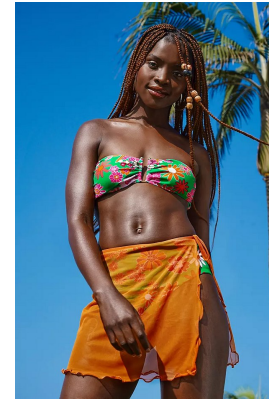

BOSS MODELS

CAPE TOWN

NOMA MOKONI

Height: 174cm Bust: 80cm Waist: 61cm Hips: 94cm Shoe: 6 UK Hair: Dark Black Eyes: Brown

BOSS MODELS

CAPE TOWN

SS22
Serving beauty looks

Get the hottest beauty trends for the season with these special offers

#IMTHEGAL

NOMA MOKONI

Height: 174cm Bust: 80cm Waist: 61cm Hips: 94cm Shoe: 6 UK Hair: Dark Black Eyes: Brown