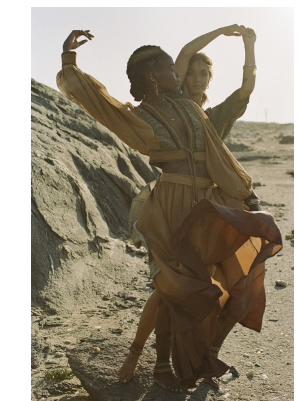

BOSS MODELS

CAPE TOWN

NOMA MOKONI

Height: 174cm Bust: 80cm Waist: 61cm Hips: 94cm Shoe: 6 UK Hair: Dark Black Eyes: Brown

BOSS MODELS

CAPE TOWN

SS22
Serving beauty looks

Get the hottest beauty trends for the season with these special offers

#IMTHEGAL

NOMA MOKONI

Height: 174cm Bust: 80cm Waist: 61cm Hips: 94cm Shoe: 6 UK Hair: Dark Black Eyes: Brown