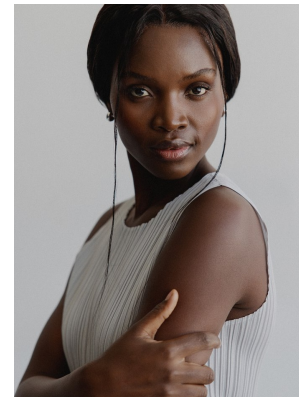

BOSS MODELS

CAPE TOWN

NOMA MOKONI

Height: 174cm Bust: 80cm Waist: 61cm Hips: 94cm Shoe: 6 UK Hair: Dark Black Eyes: Brown

BOSS MODELS

CAPE TOWN

SS22
Serving beauty looks

Get the hottest beauty trends for the season with these special offers

#IMTHEGAL

NOMA MOKONI

Height: 174cm Bust: 80cm Waist: 61cm Hips: 94cm Shoe: 6 UK Hair: Dark Black Eyes: Brown