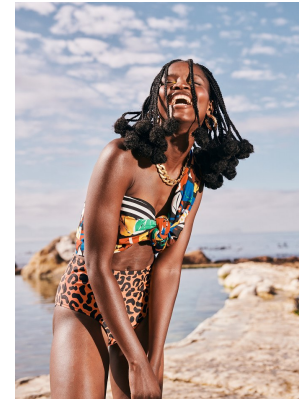

BOSS MODELS

CAPE TOWN

NOMA MOKONI

Height: 174cm Bust: 80cm Waist: 61cm Hips: 94cm Shoe: 6 UK Hair: Dark Black Eyes: Brown

BOSS MODELS

CAPE TOWN

SS22
Serving beauty looks

Get the hottest beauty trends for the season with these special offers

#IMTHEGAL

NOMA MOKONI

Height: 174cm Bust: 80cm Waist: 61cm Hips: 94cm Shoe: 6 UK Hair: Dark Black Eyes: Brown