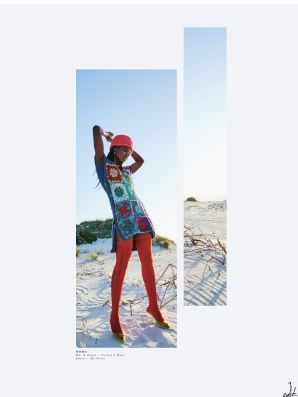

BOSS MODELS

CAPE TOWN

NOMA MOKONI

Height: 174cm Bust: 80cm Waist: 61cm Hips: 94cm Shoe: 6 UK Hair: Dark Black Eyes: Brown

BOSS MODELS

CAPE TOWN

SS22
Serving beauty looks

Get the hottest beauty trends for the season with these special offers

#IMTHEGAL

NOMA MOKONI

Height: 174cm Bust: 80cm Waist: 61cm Hips: 94cm Shoe: 6 UK Hair: Dark Black Eyes: Brown