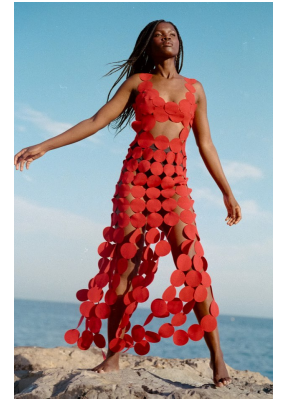

BOSS MODELS

CAPE TOWN

NOMA MOKONI

Height: 174cm Bust: 80cm Waist: 61cm Hips: 94cm Shoe: 6 UK Hair: Dark Black Eyes: Brown

BOSS MODELS

CAPE TOWN

SS22
Serving beauty looks

Get the hottest beauty trends for the season with these special offers

#IMTHEGAL

NOMA MOKONI

Height: 174cm Bust: 80cm Waist: 61cm Hips: 94cm Shoe: 6 UK Hair: Dark Black Eyes: Brown