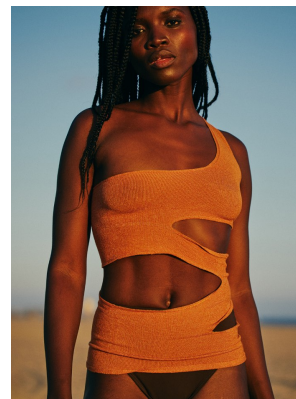

BOSS MODELS

CAPE TOWN

NOMA MOKONI

Height: 174cm Bust: 80cm Waist: 61cm Hips: 94cm Shoe: 6 UK Hair: Dark Black Eyes: Brown

BOSS MODELS

CAPE TOWN

SS22
Serving beauty looks

Get the hottest beauty trends for the season with these special offers

#IMTHEGAL

NOMA MOKONI

Height: 174cm Bust: 80cm Waist: 61cm Hips: 94cm Shoe: 6 UK Hair: Dark Black Eyes: Brown