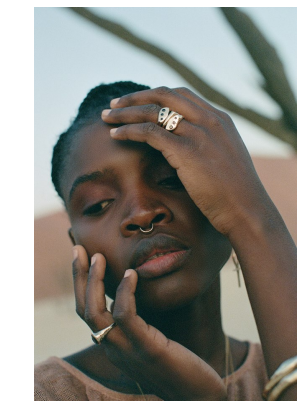

BOSS MODELS

CAPE TOWN

NOMA MOKONI

Height: 174cm Bust: 80cm Waist: 61cm Hips: 94cm Shoe: 6 UK Hair: Dark Black Eyes: Brown

BOSS MODELS

CAPE TOWN

SS22
Serving beauty looks

Get the hottest beauty trends for the season with these special offers

#IMTHEGAL

NOMA MOKONI

Height: 174cm Bust: 80cm Waist: 61cm Hips: 94cm Shoe: 6 UK Hair: Dark Black Eyes: Brown