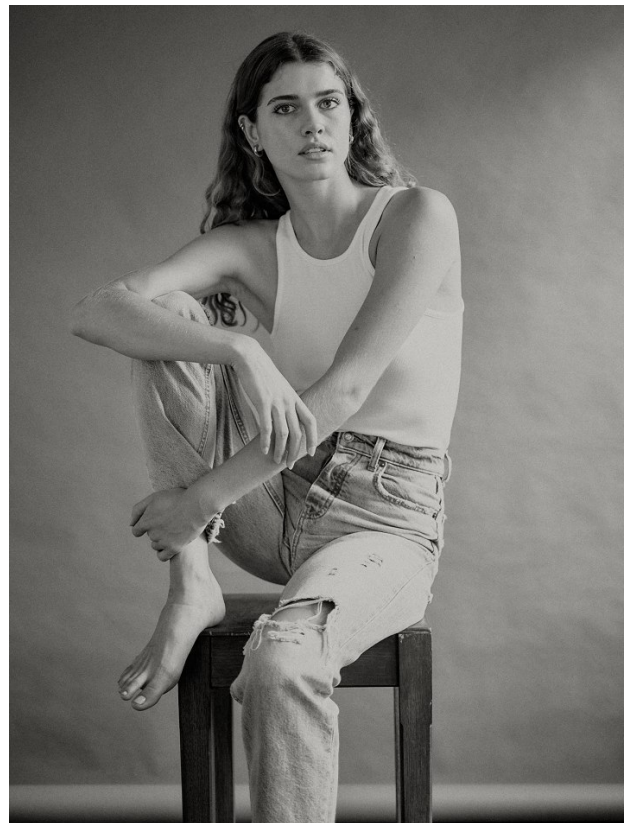

BOSS MODELS

CAPE TOWN

LYLA JOY WESTON

Height: 177cm Bust: 85cm Waist: 65cm Hips: 95cm Shoe: 7 UK Hair: Brown Eyes: Blue