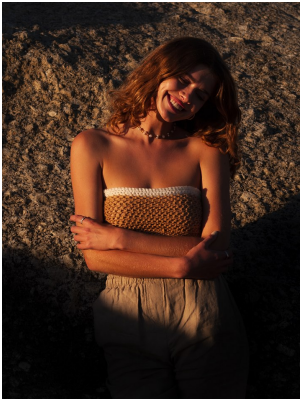

BOSS MODELS

CAPE TOWN

LYLA JOY WESTON

Height: 177cm Bust: 85cm Waist: 65cm Hips: 95cm Shoe: 7 UK Hair: Brown Eyes: Blue

BOSS MODELS

CAPE TOWN

LYLA JOY WESTON

Height: 177cm Bust: 85cm Waist: 65cm Hips: 95cm Shoe: 7 UK Hair: Brown Eyes: Blue

BOSS MODELS

CAPE TOWN

LYLA JOY WESTON

Height: 177cm Bust: 85cm Waist: 65cm Hips: 95cm Shoe: 7 UK Hair: Brown Eyes: Blue