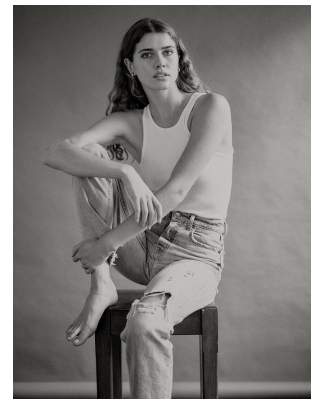

BOSS MODELS

CAPE TOWN

LYLA JOY WESTON

Height: 177cm Bust: 85cm Waist: 65cm Hips: 95cm Shoe: 7 UK Hair: Brown Eyes: Blue

BOSS MODELS

CAPE TOWN

LYLA JOY WESTON

Height: 177cm Bust: 85cm Waist: 65cm Hips: 95cm Shoe: 7 UK Hair: Brown Eyes: Blue

BOSS MODELS

CAPE TOWN

LYLA JOY WESTON

Height: 177cm Bust: 85cm Waist: 65cm Hips: 95cm Shoe: 7 UK Hair: Brown Eyes: Blue