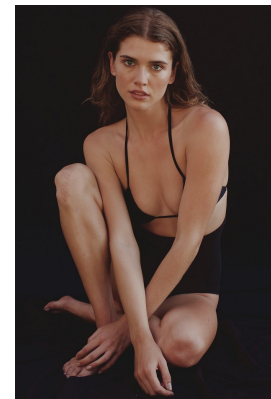

BOSS MODELS

CAPE TOWN

LYLA JOY WESTON

Height: 177cm Bust: 85cm Waist: 65cm Hips: 95cm Shoe: 7 UK Hair: Brown Eyes: Blue

BOSS MODELS

CAPE TOWN

LYLA JOY WESTON

Height: 177cm Bust: 85cm Waist: 65cm Hips: 95cm Shoe: 7 UK Hair: Brown Eyes: Blue

BOSS MODELS

CAPE TOWN

LYLA JOY WESTON

Height: 177cm Bust: 85cm Waist: 65cm Hips: 95cm Shoe: 7 UK Hair: Brown Eyes: Blue