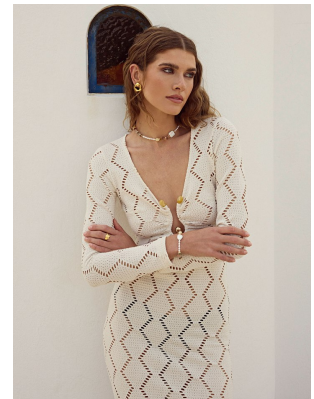

BOSS MODELS

CAPE TOWN

LYLA JOY WESTON

Height: 177cm Bust: 85cm Waist: 65cm Hips: 95cm Shoe: 7 UK Hair: Brown Eyes: Blue

BOSS MODELS

CAPE TOWN

LYLA JOY WESTON

Height: 177cm Bust: 85cm Waist: 65cm Hips: 95cm Shoe: 7 UK Hair: Brown Eyes: Blue

BOSS MODELS

CAPE TOWN

LYLA JOY WESTON

Height: 177cm Bust: 85cm Waist: 65cm Hips: 95cm Shoe: 7 UK Hair: Brown Eyes: Blue