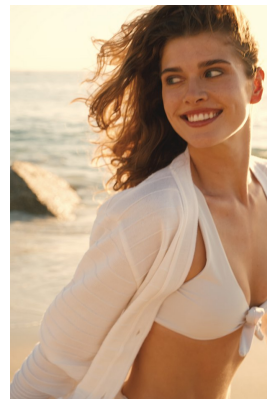

BOSS MODELS

CAPE TOWN

LYLA JOY WESTON

Height: 177cm Bust: 85cm Waist: 65cm Hips: 95cm Shoe: 7 UK Hair: Brown Eyes: Blue

BOSS MODELS

CAPE TOWN

LYLA JOY WESTON

Height: 177cm Bust: 85cm Waist: 65cm Hips: 95cm Shoe: 7 UK Hair: Brown Eyes: Blue

BOSS MODELS

CAPE TOWN

LYLA JOY WESTON

Height: 177cm Bust: 85cm Waist: 65cm Hips: 95cm Shoe: 7 UK Hair: Brown Eyes: Blue