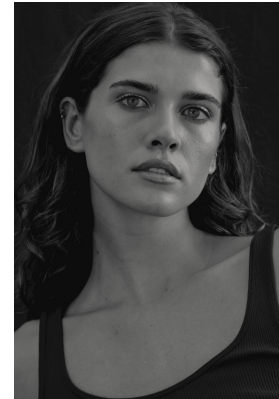

BOSS MODELS

CAPE TOWN

LYLA JOY WESTON

Height: 177cm Bust: 85cm Waist: 65cm Hips: 95cm Shoe: 7 UK Hair: Brown Eyes: Blue

BOSS MODELS

CAPE TOWN

LYLA JOY WESTON

Height: 177cm Bust: 85cm Waist: 65cm Hips: 95cm Shoe: 7 UK Hair: Brown Eyes: Blue

BOSS MODELS

CAPE TOWN

LYLA JOY WESTON

Height: 177cm Bust: 85cm Waist: 65cm Hips: 95cm Shoe: 7 UK Hair: Brown Eyes: Blue