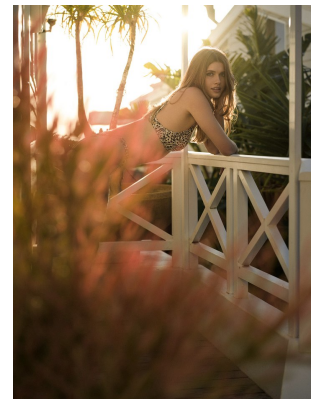

BOSS MODELS

CAPE TOWN

LYLA JOY WESTON

Height: 177cm Bust: 85cm Waist: 65cm Hips: 95cm Shoe: 7 UK Hair: Brown Eyes: Blue

BOSS MODELS

CAPE TOWN

LYLA JOY WESTON

Height: 177cm Bust: 85cm Waist: 65cm Hips: 95cm Shoe: 7 UK Hair: Brown Eyes: Blue

BOSS MODELS

CAPE TOWN

LYLA JOY WESTON

Height: 177cm Bust: 85cm Waist: 65cm Hips: 95cm Shoe: 7 UK Hair: Brown Eyes: Blue