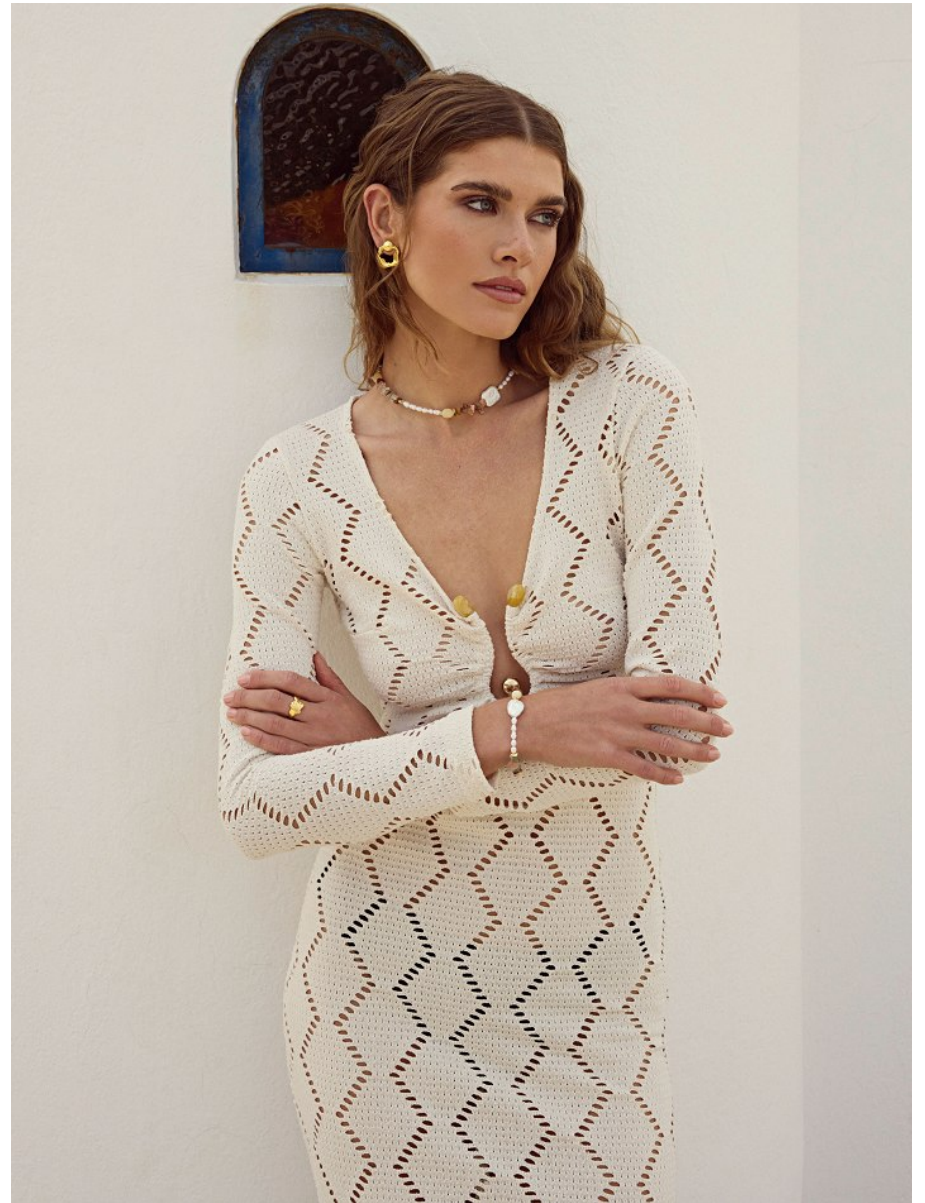

BOSS MODELS

CAPE TOWN

Height: 177cm Bust: 85cm Waist: 65cm Hips: 95cm Shoe: 7 UK Hair: Brown Eyes: Blue