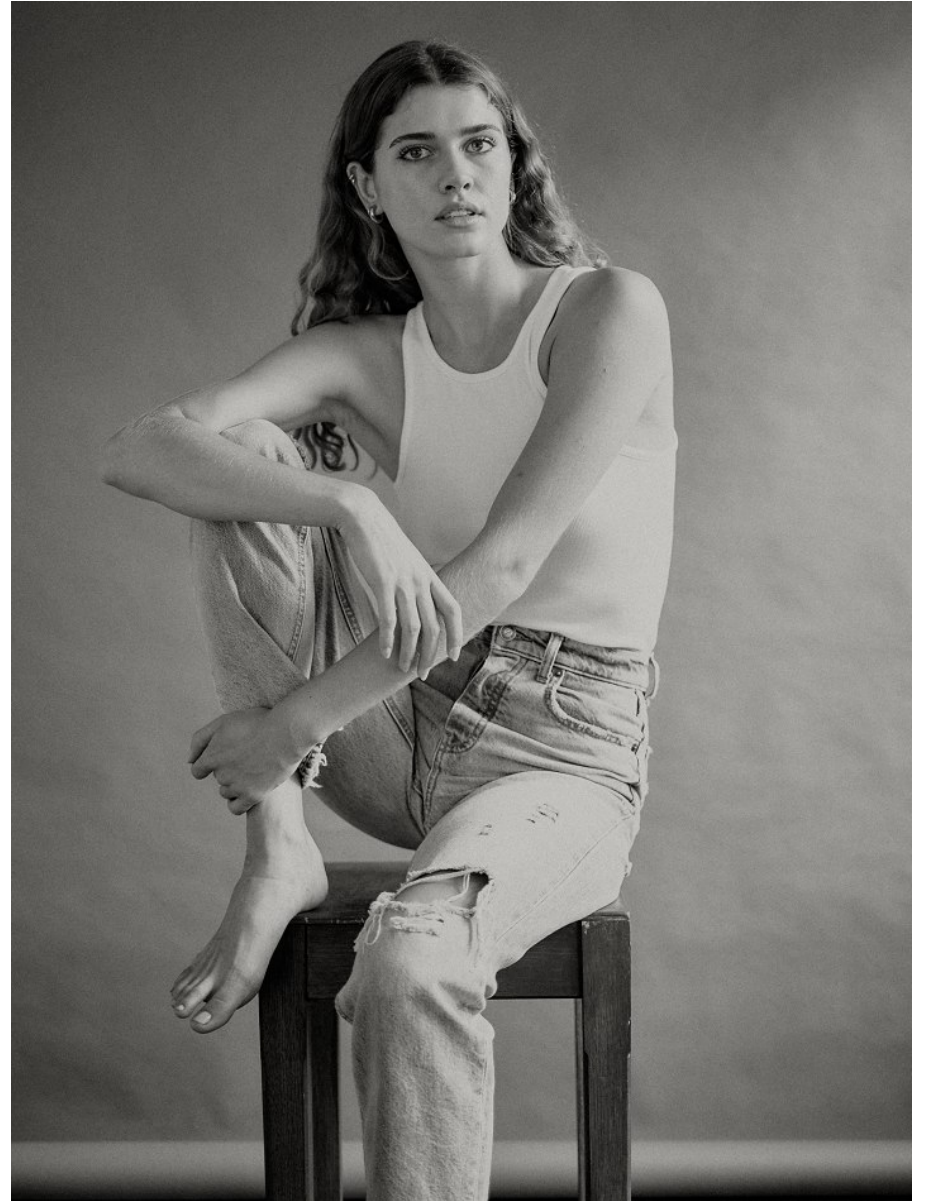

BOSS MODELS

CAPE TOWN

Height: 177cm Bust: 85cm Waist: 65cm Hips: 95cm Shoe: 7 UK Hair: Brown Eyes: Blue