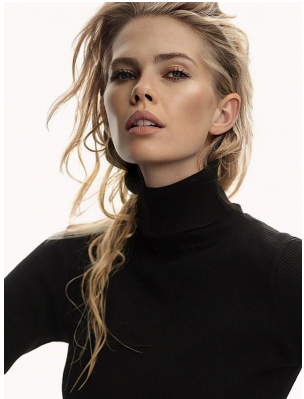

BOSS MODELS

CAPE TOWN

ELIZMA ESTERHUYSE

Height: 180cm Bust: 88cm Waist: 62cm Hips: 92cm Shoe: 7 UK Hair: Blonde Eyes: Blue

BOSS MODELS

CAPE TOWN

ELIZMA ESTERHUYSE

Height: 180cm Bust: 88cm Waist: 62cm Hips: 92cm Shoe: 7 UK Hair: Blonde Eyes: Blue