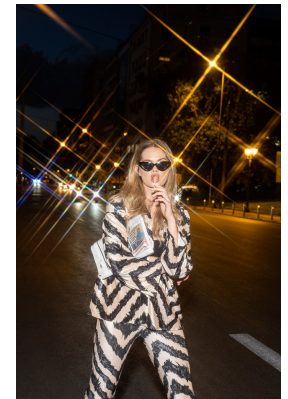

BOSS MODELS

CAPE TOWN

ELIZMA ESTERHUYSE

Height: 180cm Bust: 88cm Waist: 62cm Hips: 92cm Shoe: 7 UK Hair: Blonde Eyes: Blue

BOSS MODELS

CAPE TOWN

ELIZMA ESTERHUYSE

Height: 180cm Bust: 88cm Waist: 62cm Hips: 92cm Shoe: 7 UK Hair: Blonde Eyes: Blue