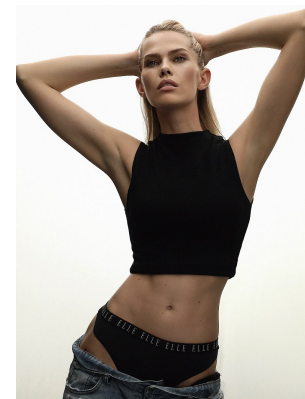

BOSS MODELS

CAPE TOWN

ELIZMA ESTERHUYSE

Height: 180cm Bust: 88cm Waist: 62cm Hips: 92cm Shoe: 7 UK Hair: Blonde Eyes: Blue

BOSS MODELS

CAPE TOWN

ELIZMA ESTERHUYSE

Height: 180cm Bust: 88cm Waist: 62cm Hips: 92cm Shoe: 7 UK Hair: Blonde Eyes: Blue