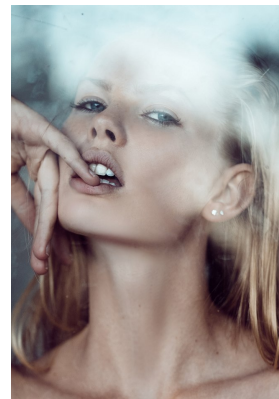

BOSS MODELS

CAPE TOWN

ELIZMA ESTERHUYSE

Height: 180cm Bust: 88cm Waist: 62cm Hips: 92cm Shoe: 7 UK Hair: Blonde Eyes: Blue

BOSS MODELS

CAPE TOWN

ELIZMA ESTERHUYSE

Height: 180cm Bust: 88cm Waist: 62cm Hips: 92cm Shoe: 7 UK Hair: Blonde Eyes: Blue