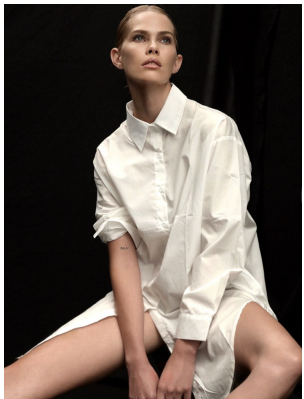

BOSS MODELS

CAPE TOWN

ELIZMA ESTERHUYSE

Height: 180cm Bust: 88cm Waist: 62cm Hips: 92cm Shoe: 7 UK Hair: Blonde Eyes: Blue

BOSS MODELS

CAPE TOWN

ELIZMA ESTERHUYSE

Height: 180cm Bust: 88cm Waist: 62cm Hips: 92cm Shoe: 7 UK Hair: Blonde Eyes: Blue