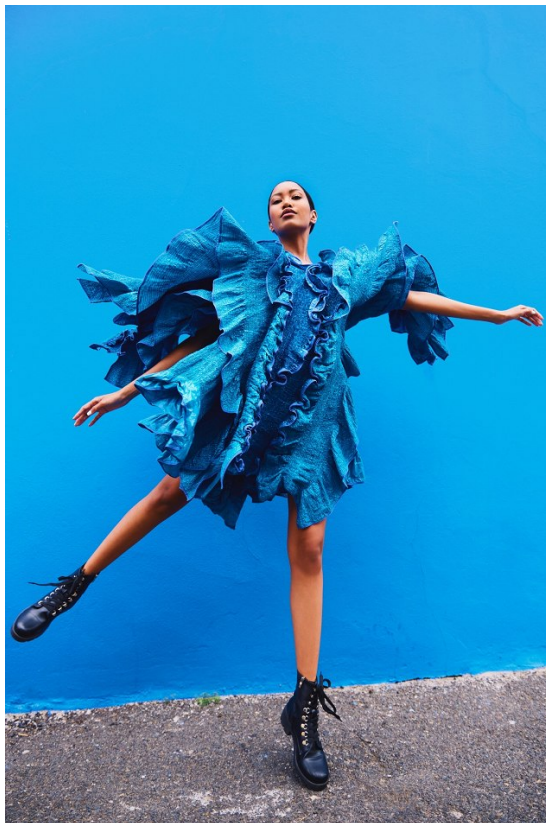

BOSS MODELS

CAPE TOWN

AMBER CHANTE LANDERS

Height: 170cm Bust: 76cm Waist: 60cm Hips: 90cm Shoe: 5 UK Hair: Dark Brown Eyes: Brown