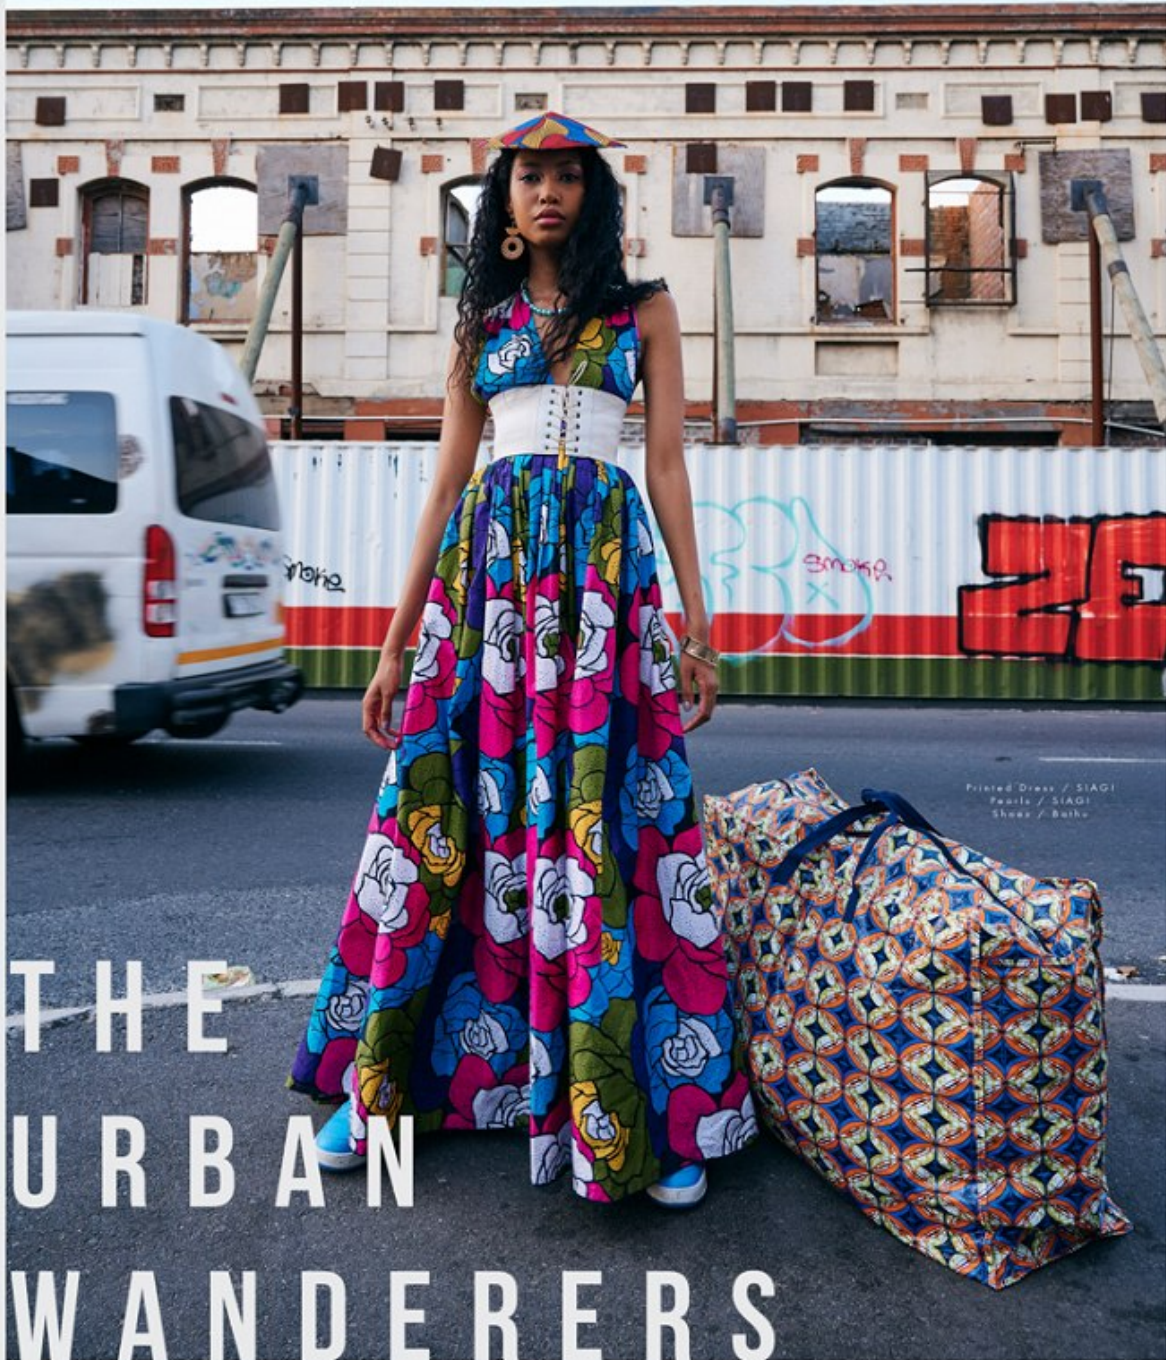

BOSS MODELS

CAPE TOWN

PHOTOGRAPHER / VERITY FITZGERALD // PHOTOGRAPHER'S ASSISTANT / ABEL MWANZA
// STYLIST / TSEPISO SEEMA // HAIR / BHAYIYA TYALI // MODELS / LULUTHO MNTONINTSHI & AMBER LANDERS

Printed Dress / SIAGI
Pearls / SIAGI
Shoes / Ballo

THE
URBAN
WANDERERS

AMBER CHANTE LANDERS

Height: 170cm Bust: 76cm Waist: 60cm Hips: 90cm Shoe: 5 UK Hair: Dark Brown Eyes: Brown