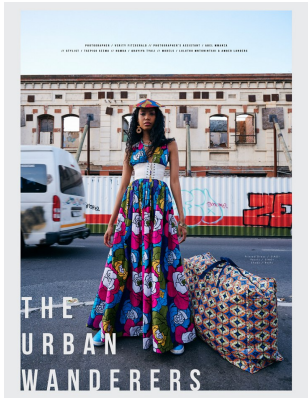

BOSS MODELS

CAPE TOWN

AMBER CHANTE LANDERS

Height: 170cm Bust: 76cm Waist: 60cm Hips: 90cm Shoe: 5 UK Hair: Dark Brown Eyes: Brown