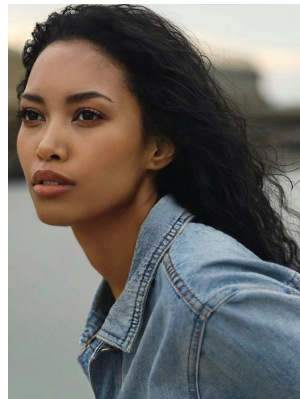

# BOSS MODELS

CAPE TOWN

## AMBER CHANTE LANDERS

Height: 170cm Bust: 76cm Waist: 60cm Hips: 90cm Shoe: 5 UK Hair: Dark Brown Eyes: Brown