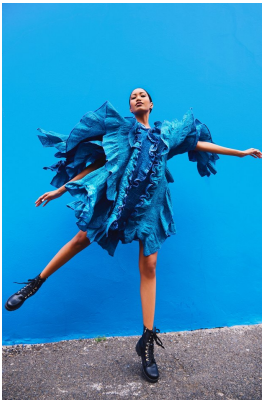

# BOSS MODELS

CAPE TOWN

## AMBER CHANTE LANDERS

Height: 170cm Bust: 76cm Waist: 60cm Hips: 90cm Shoe: 5 UK Hair: Dark Brown Eyes: Brown