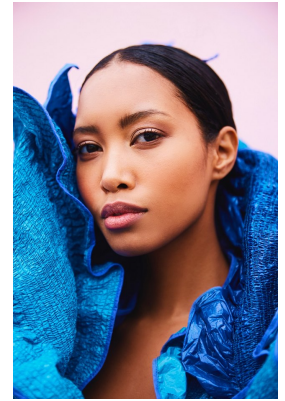

# BOSS MODELS

CAPE TOWN

## AMBER CHANTE LANDERS

Height: 170cm Bust: 76cm Waist: 60cm Hips: 90cm Shoe: 5 UK Hair: Dark Brown Eyes: Brown