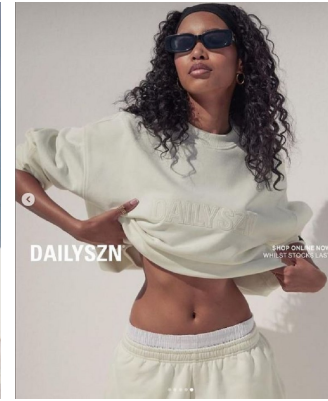

BOSS MODELS

CAPE TOWN

AMBER CHANTE LANDERS

Height: 170cm Bust: 76cm Waist: 60cm Hips: 90cm Shoe: 5 UK Hair: Dark Brown Eyes: Brown