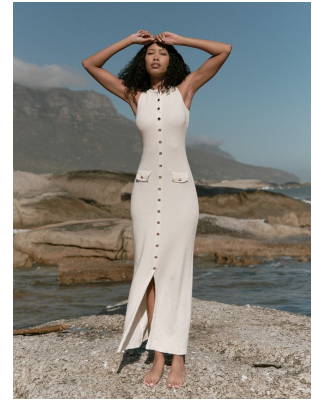

# BOSS MODELS

CAPE TOWN

## AMBER CHANTE LANDERS

Height: 170cm Bust: 76cm Waist: 60cm Hips: 90cm Shoe: 5 UK Hair: Dark Brown Eyes: Brown