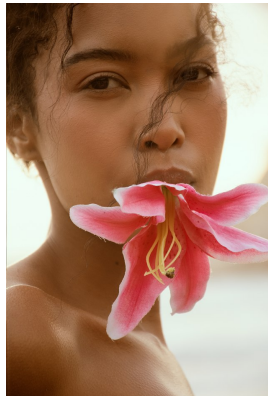

# BOSS MODELS

CAPE TOWN

## AMBER CHANTE LANDERS

Height: 170cm Bust: 76cm Waist: 60cm Hips: 90cm Shoe: 5 UK Hair: Dark Brown Eyes: Brown