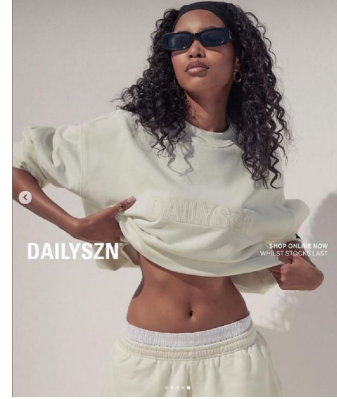

# BOSS MODELS

CAPE TOWN

## AMBER CHANTE LANDERS

Height: 170cm Bust: 76cm Waist: 60cm Hips: 90cm Shoe: 5 UK Hair: Dark Brown Eyes: Brown