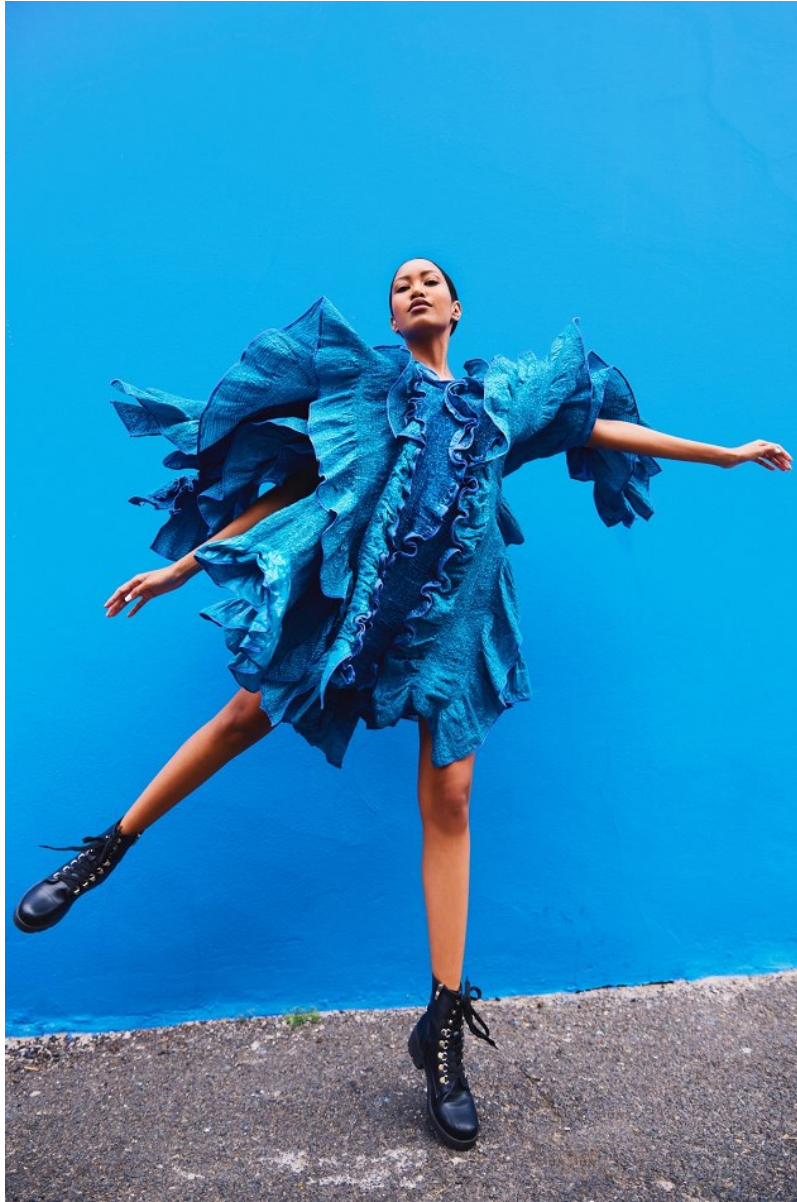

AMBER CHANTE LANDERS

BOSS MODELS

CAPE TOWN

AMBER CHANTE LANDERS

Height: 170cm Bust: 76cm Waist: 60cm Hips: 90cm Shoe: 5 UK Hair: Dark Brown Eyes: Brown