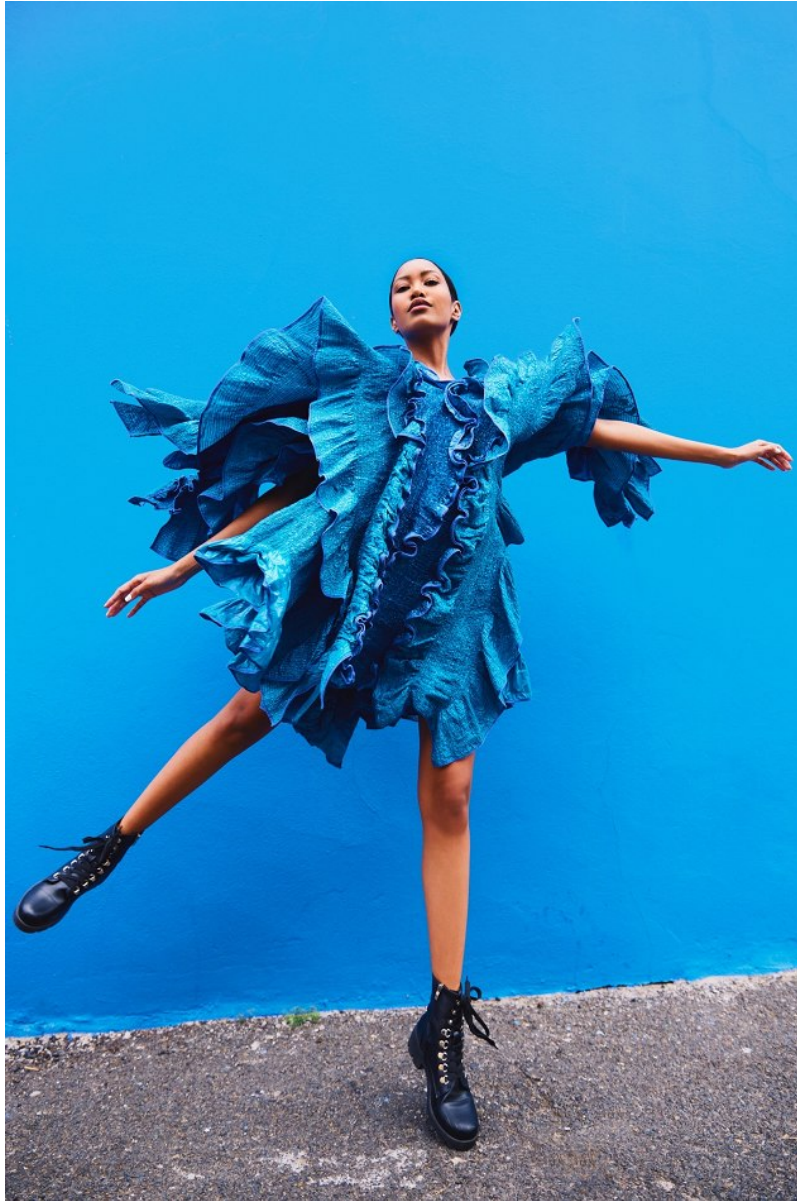

BOSS MODELS

CAPE TOWN

AMBER CHANTE LANDERS

Height: 170cm Bust: 76cm Waist: 60cm Hips: 90cm Shoe: 5 UK Hair: Dark Brown Eyes: Brown