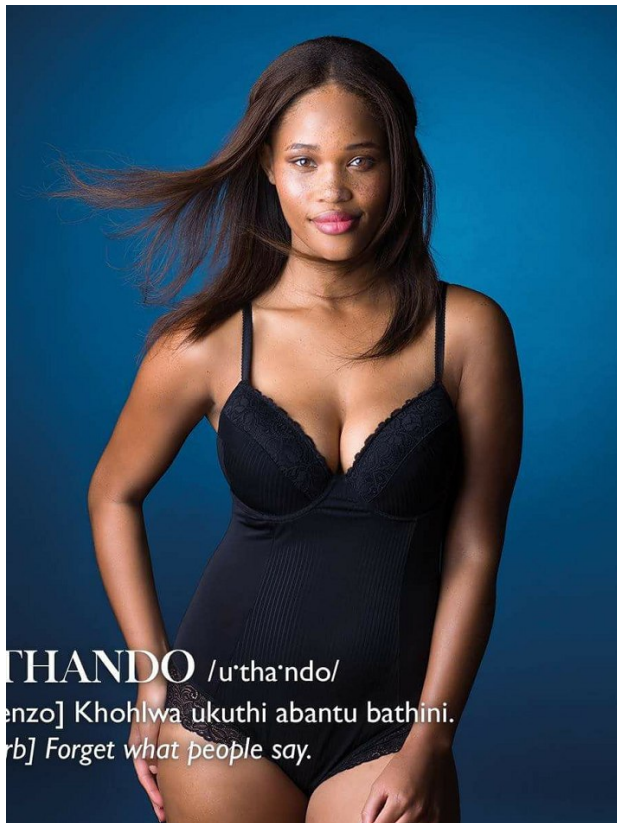

BOSS MODELS

CAPE TOWN

PALESA MORGAN

Height: 170cm Bust: 94cm Waist: 77cm Hips: 104cm Shoe: 6 UK Hair: Brown Eyes: Brown

BOSS MODELS

CAPE TOWN

PALESA MORGAN

Height: 170cm Bust: 94cm Waist: 77cm Hips: 104cm Shoe: 6 UK Hair: Brown Eyes: Brown

BOSS MODELS

CAPE TOWN

Image: Palesa Morgan represented by Boss Models Cape Town

PALESA MORGAN

Height: 170cm Bust: 94cm Waist: 77cm Hips: 104cm Shoe: 6 UK Hair: Brown Eyes: Brown

BOSS MODELS

CAPE TOWN

PALESA MORGAN