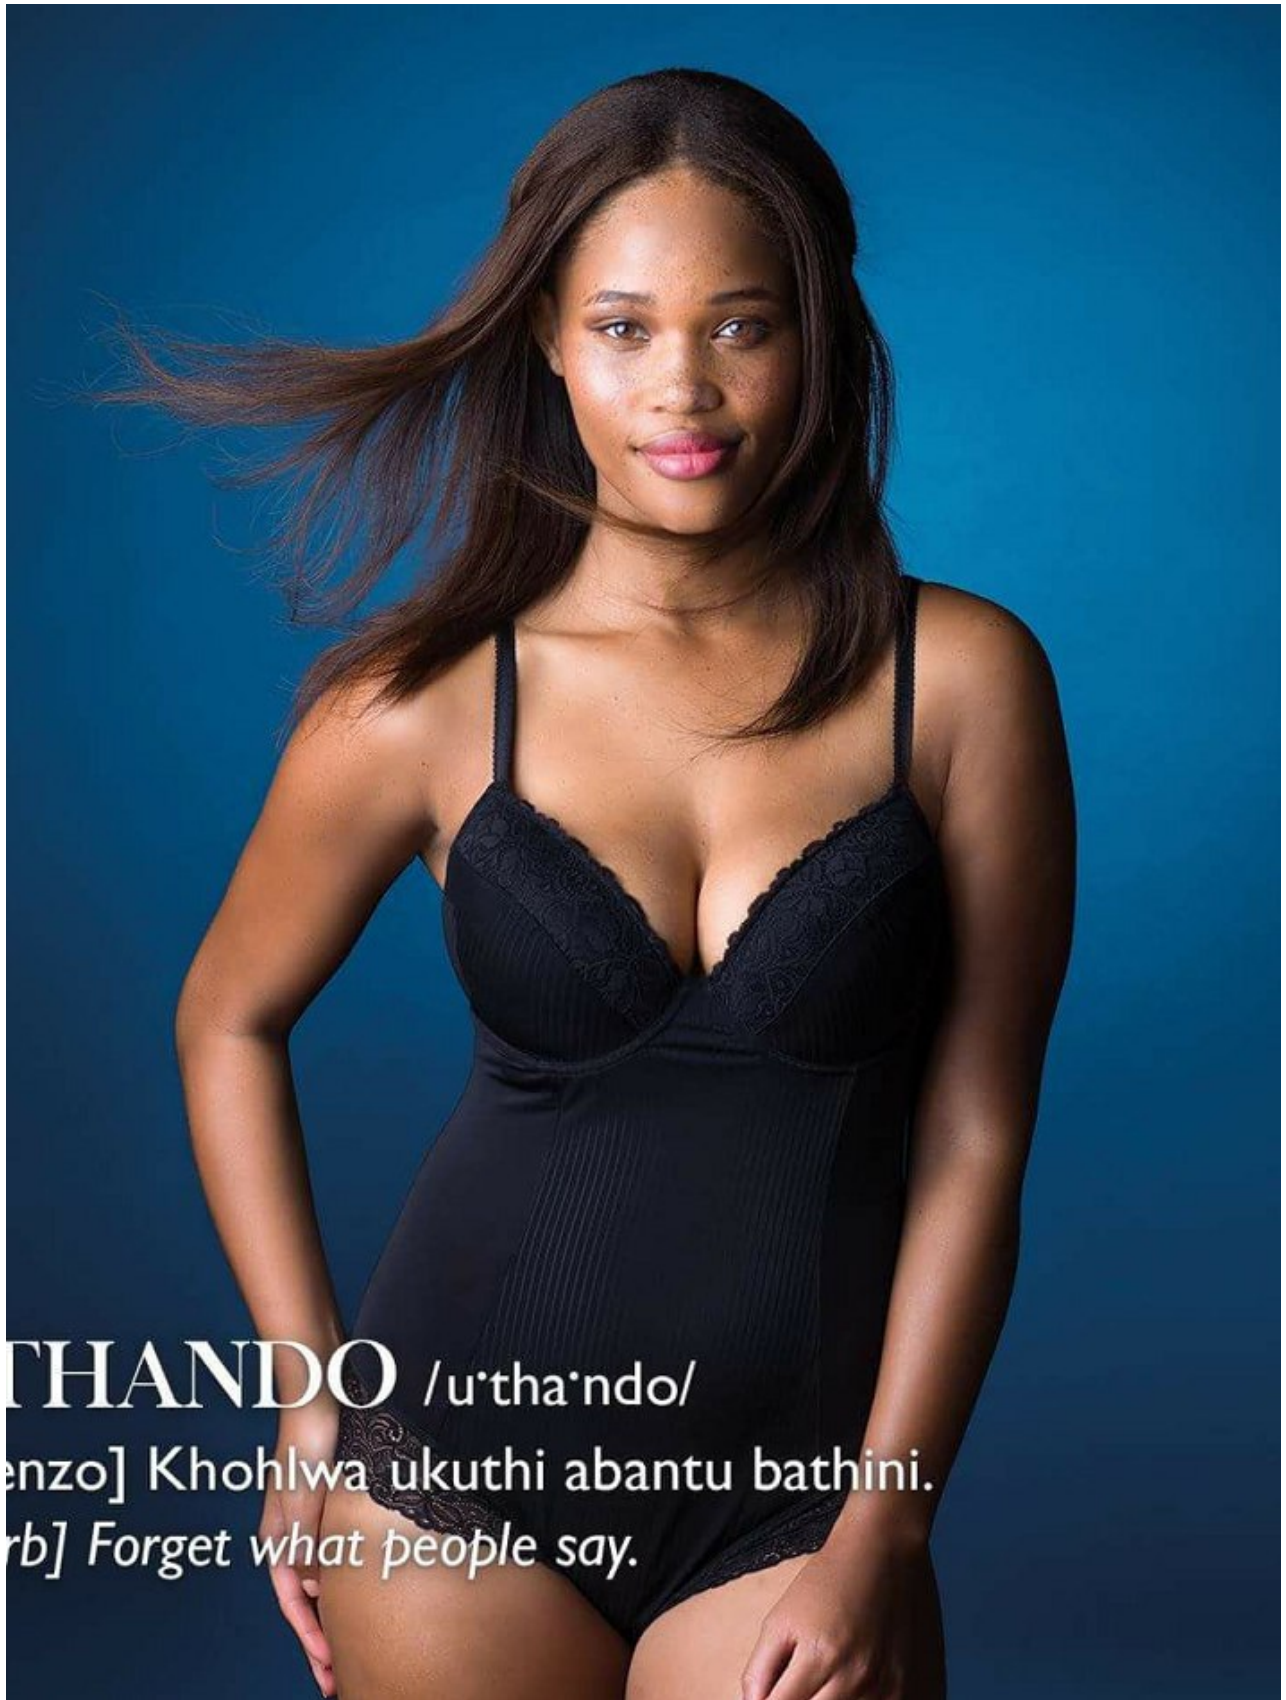

BOSS MODELS

CAPE TOWN

PALESA MORGAN

Height: 170cm Bust: 93cm Waist: 71cm Hips: 101cm Shoe: 6 UK Hair: Brown Eyes: Brown

BOSS MODELS

CAPE TOWN

THANDO /u'tha'ndo/

enzo] Khohlwa ukuthi abantu bathini.