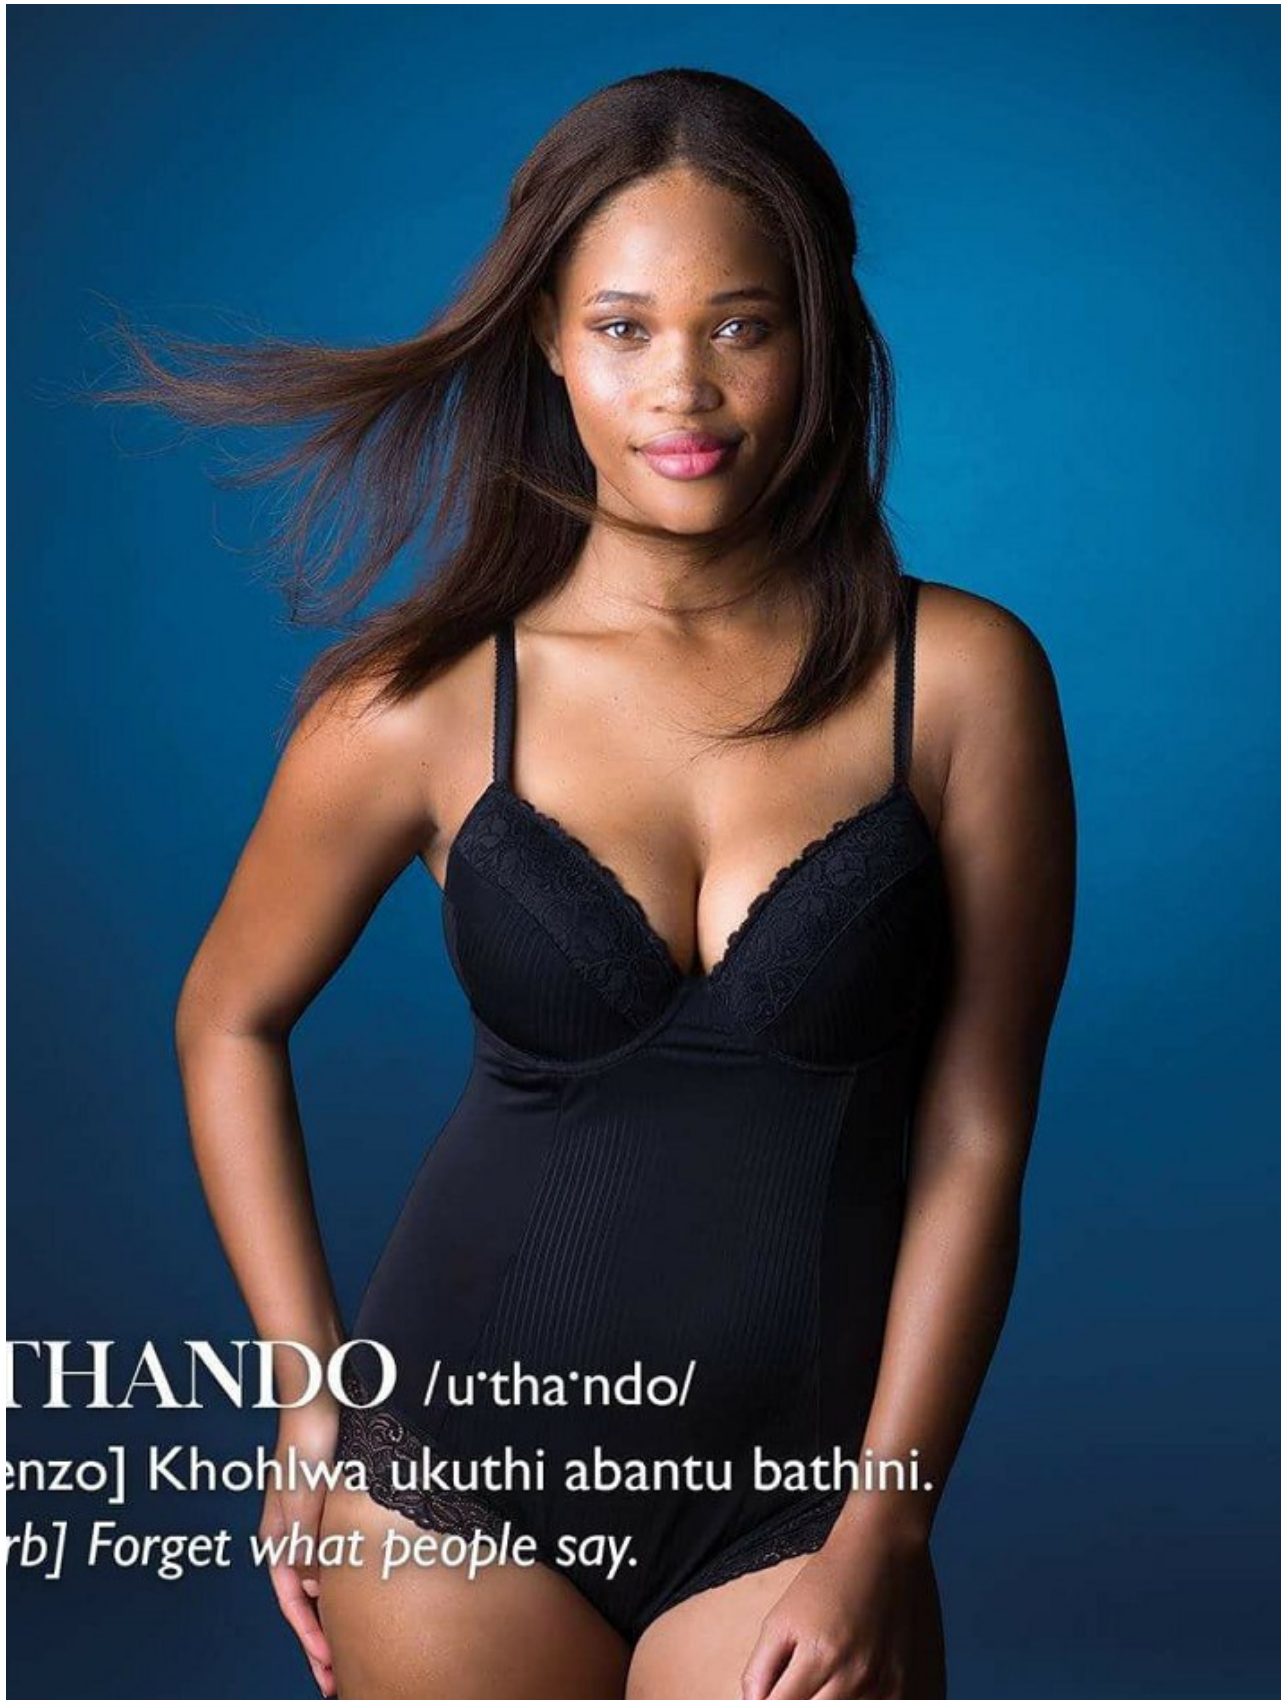

BOSS MODELS

CAPE TOWN

THANDO /u'tha'ndo/

enzo] Khohlwa ukuthi abantu bathini.

rb] Forget what people say.

PALESA MORGAN

Height: 170cm Bust: 94cm Waist: 77cm Hips: 104cm Shoe: 6 UK Hair: Brown Eyes: Brown