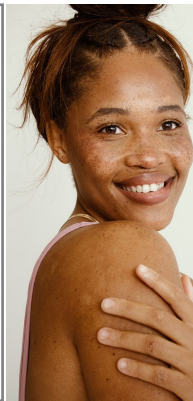

BOSS MODELS

CAPE TOWN

PALESA MORGAN

Height: 170cm Bust: 94cm Waist: 77cm Hips: 104cm Shoe: 6 UK Hair: Brown Eyes: Brown

BOSS MODELS

CAPE TOWN

Image: Palesa Morgan represented by Boss Models Cape Town

PALESA MORGAN

Height: 170cm Bust: 94cm Waist: 77cm Hips: 104cm Shoe: 6 UK Hair: Brown Eyes: Brown

BOSS MODELS

CAPE TOWN

PALESA MORGAN

Height: 170cm Bust: 94cm Waist: 77cm Hips: 104cm Shoe: 6 UK Hair: Brown Eyes: Brown