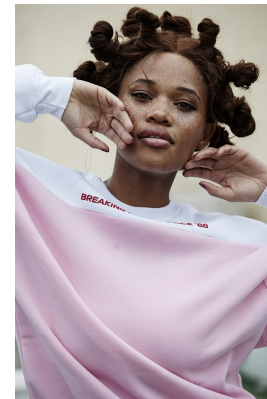

BOSS MODELS

CAPE TOWN

PALESA MORGAN

Height: 170cm Bust: 94cm Waist: 77cm Hips: 104cm Shoe: 6 UK Hair: Brown Eyes: Brown

BOSS MODELS

CAPE TOWN

Image: Palesa Morgan represented by Boss Models Cape Town

PALESA MORGAN

Height: 170cm Bust: 94cm Waist: 77cm Hips: 104cm Shoe: 6 UK Hair: Brown Eyes: Brown

BOSS MODELS

CAPE TOWN

PALESA MORGAN

Height: 170cm Bust: 94cm Waist: 77cm Hips: 104cm Shoe: 6 UK Hair: Brown Eyes: Brown