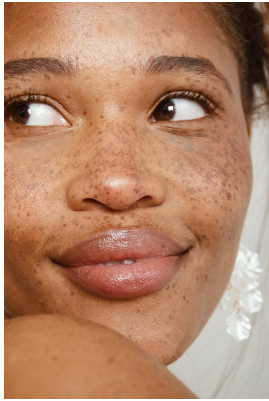

BOSS MODELS

CAPE TOWN

PALESA MORGAN

Height: 170cm Bust: 94cm Waist: 77cm Hips: 104cm Shoe: 6 UK Hair: Brown Eyes: Brown

BOSS MODELS

CAPE TOWN

Image: Palesa Morgan represented by Boss Models Cape Town

PALESA MORGAN

Height: 170cm Bust: 94cm Waist: 77cm Hips: 104cm Shoe: 6 UK Hair: Brown Eyes: Brown

BOSS MODELS

CAPE TOWN

PALESA MORGAN

Height: 170cm Bust: 94cm Waist: 77cm Hips: 104cm Shoe: 6 UK Hair: Brown Eyes: Brown