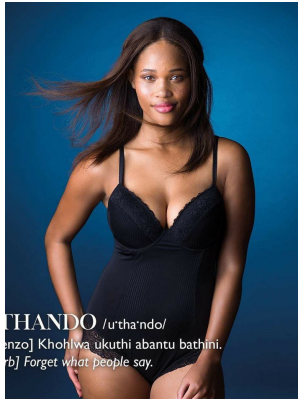

BOSS MODELS

CAPE TOWN

PALESA MORGAN

Height: 170cm Bust: 94cm Waist: 77cm Hips: 104cm Shoe: 6 UK Hair: Brown Eyes: Brown

BOSS MODELS

CAPE TOWN

Image: Palesa Morgan represented by Boss Models Cape Town

PALESA MORGAN

Height: 170cm Bust: 94cm Waist: 77cm Hips: 104cm Shoe: 6 UK Hair: Brown Eyes: Brown

BOSS MODELS

CAPE TOWN

PALESA MORGAN

Height: 170cm Bust: 94cm Waist: 77cm Hips: 104cm Shoe: 6 UK Hair: Brown Eyes: Brown