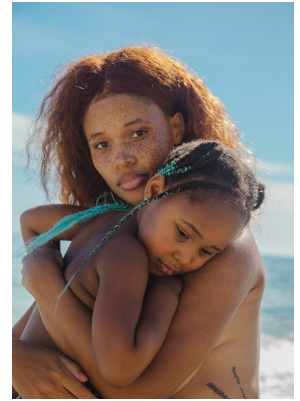

BOSS MODELS

CAPE TOWN

PALESA MORGAN

Height: 170cm Bust: 94cm Waist: 77cm Hips: 104cm Shoe: 6 UK Hair: Brown Eyes: Brown

BOSS MODELS

CAPE TOWN

Image: Palesa Morgan represented by Boss Models Cape Town

PALESA MORGAN

Height: 170cm Bust: 94cm Waist: 77cm Hips: 104cm Shoe: 6 UK Hair: Brown Eyes: Brown

BOSS MODELS

CAPE TOWN

PALESA MORGAN

Height: 170cm Bust: 94cm Waist: 77cm Hips: 104cm Shoe: 6 UK Hair: Brown Eyes: Brown