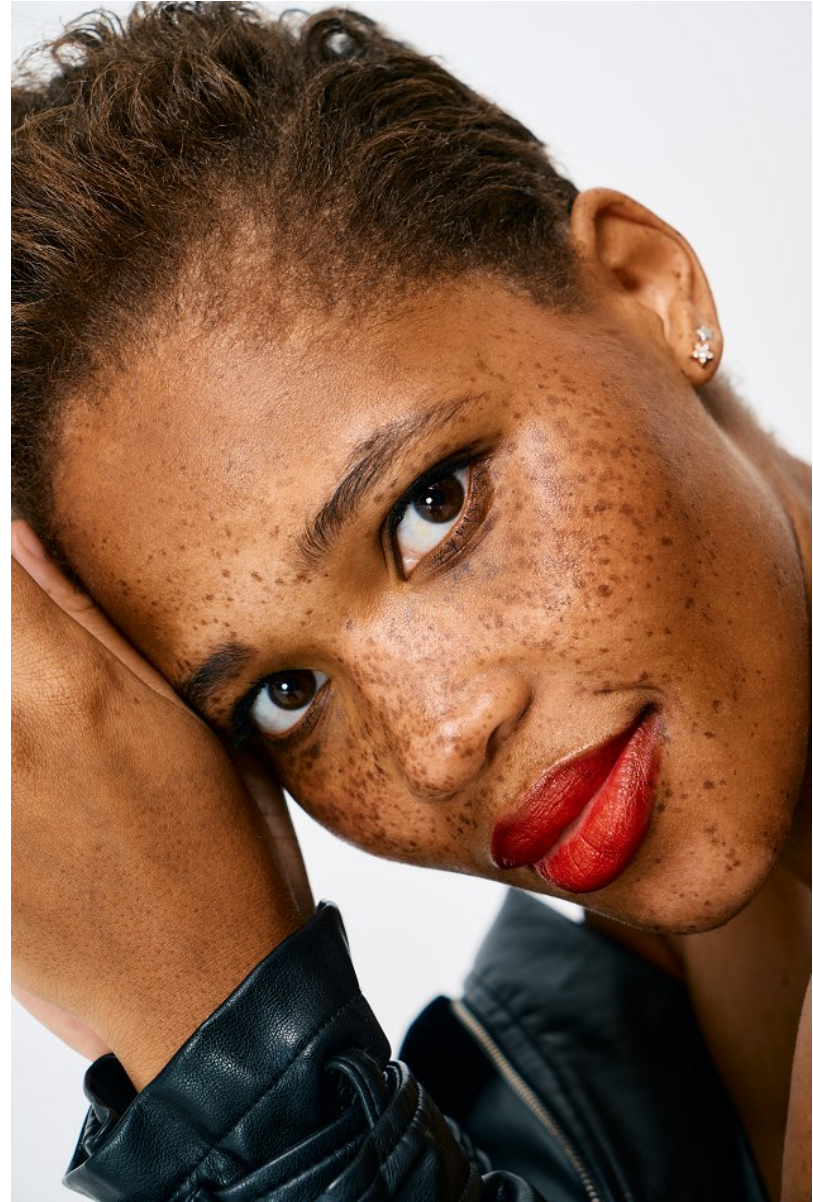

BOSS MODELS

CAPE TOWN

PALESA MORGAN

Height: 170cm Bust: 93cm Waist: 71cm Hips: 101cm Shoe: 6 UK Hair: Brown Eyes: Brown