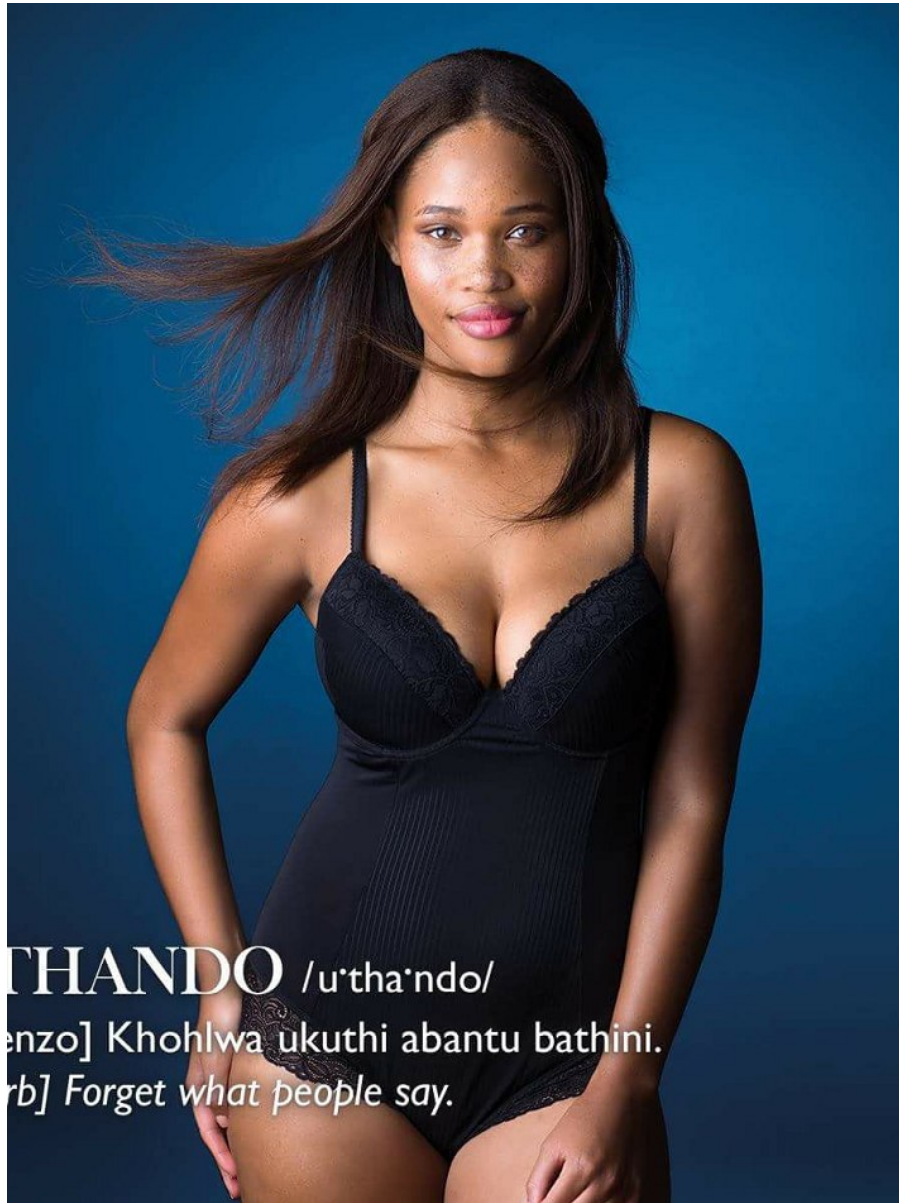

BOSS MODELS

CAPE TOWN

PALESA MORGAN

Height: 170cm Bust: 94cm Waist: 77cm Hips: 104cm Shoe: 6 UK Hair: Brown Eyes: Brown