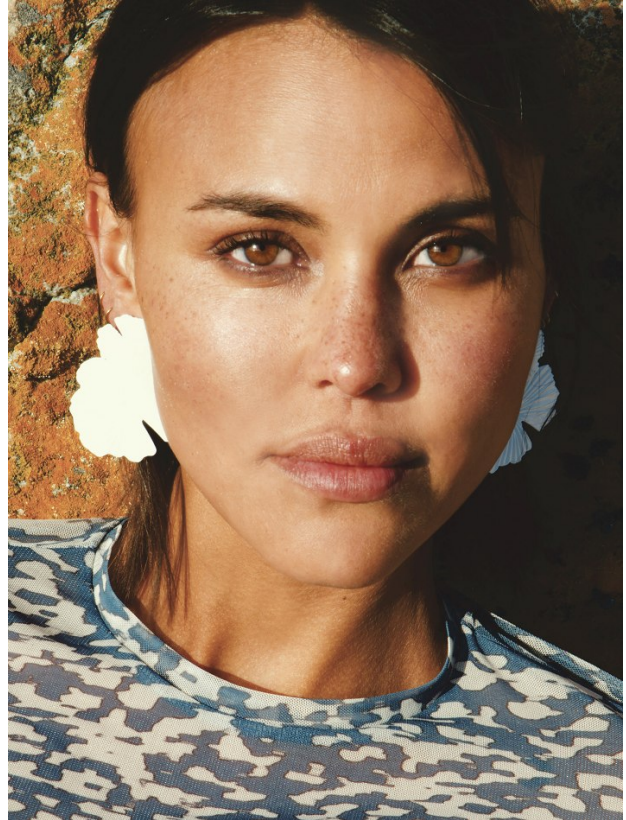

# BOSS MODELS

CAPE TOWN

## ROOS ATES

Height: 179cm Bust: 85cm Waist: 69cm Hips: 98cm Shoe: 7 UK Hair: Dark Brown Eyes: Brown

# BOSS MODELS

CAPE TOWN

ROOS ATES

Height: 179cm Bust: 85cm Waist: 69cm Hips: 98cm Shoe: 7 UK Hair: Dark Brown Eyes: Brown