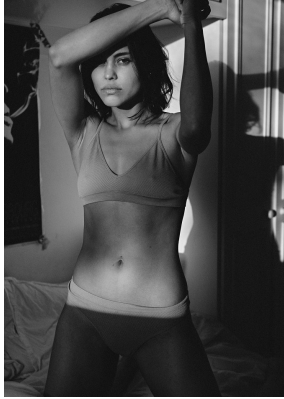

BOSS MODELS

CAPE TOWN

ROOS ATEs

Height: 179cm Bust: 85cm Waist: 69cm Hips: 98cm Shoe: 7 UK Hair: Dark Brown Eyes: Brown

BOSS MODELS

CAPE TOWN

ROOS ATES

Height: 179cm Bust: 85cm Waist: 69cm Hips: 98cm Shoe: 7 UK Hair: Dark Brown Eyes: Brown