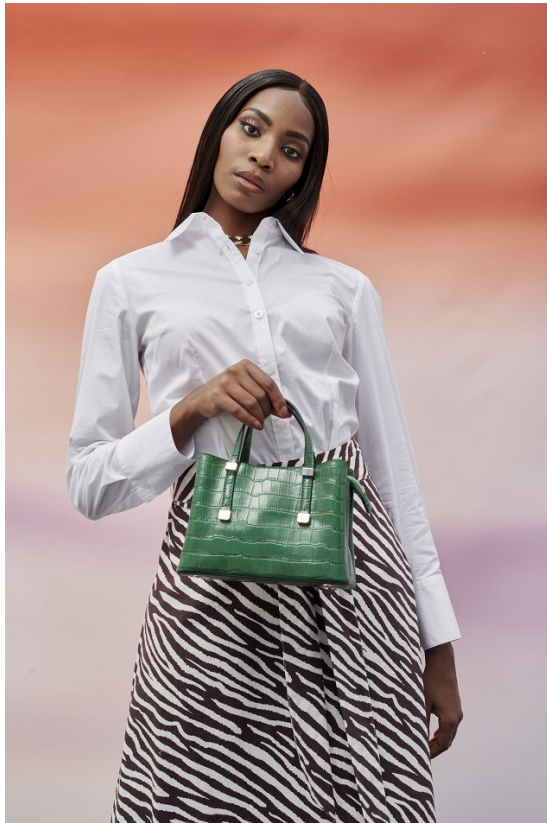

BOSS MODELS

CAPE TOWN

LALELA MSWANE

Height: 170cm Bust: 82cm Waist: 62cm Hips: 93cm Shoe: 5 UK Hair: Dark Brown Eyes: Brown

BOSS MODELS

CAPE TOWN

LALELA MSWANE

Height: 170cm Bust: 82cm Waist: 62cm Hips: 93cm Shoe: 5 UK Hair: Dark Brown Eyes: Brown