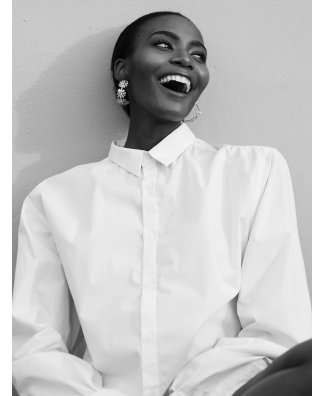

BOSS MODELS

CAPE TOWN

LALELA MSWANE

Height: 170cm Bust: 82cm Waist: 62cm Hips: 93cm Shoe: 5 UK Hair: Dark Brown Eyes: Brown

BOSS MODELS

CAPE TOWN

LALELA MSWANE

Height: 170cm Bust: 82cm Waist: 62cm Hips: 93cm Shoe: 5 UK Hair: Dark Brown Eyes: Brown