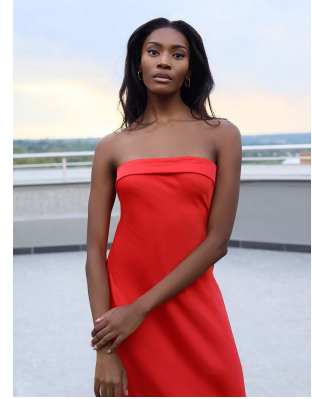

BOSS MODELS

CAPE TOWN

LALELA MSWANE

Height: 170cm Bust: 82cm Waist: 62cm Hips: 93cm Shoe: 5 UK Hair: Dark Brown Eyes: Brown

BOSS MODELS

CAPE TOWN

LALELA MSWANE

Height: 170cm Bust: 82cm Waist: 62cm Hips: 93cm Shoe: 5 UK Hair: Dark Brown Eyes: Brown