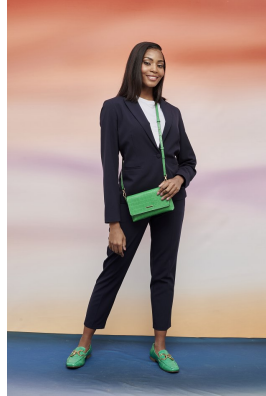

BOSS MODELS

CAPE TOWN

LALELA MSWANE

Height: 170cm Bust: 82cm Waist: 62cm Hips: 93cm Shoe: 5 UK Hair: Dark Brown Eyes: Brown

BOSS MODELS

CAPE TOWN

LALELA MSWANE

Height: 170cm Bust: 82cm Waist: 62cm Hips: 93cm Shoe: 5 UK Hair: Dark Brown Eyes: Brown