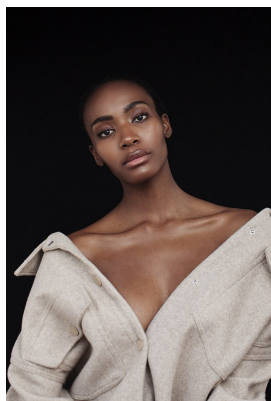

BOSS MODELS

CAPE TOWN

LALELA MSWANE

Height: 170cm Bust: 82cm Waist: 62cm Hips: 93cm Shoe: 5 UK Hair: Dark Brown Eyes: Brown

BOSS MODELS

CAPE TOWN

LALELA MSWANE

Height: 170cm Bust: 82cm Waist: 62cm Hips: 93cm Shoe: 5 UK Hair: Dark Brown Eyes: Brown