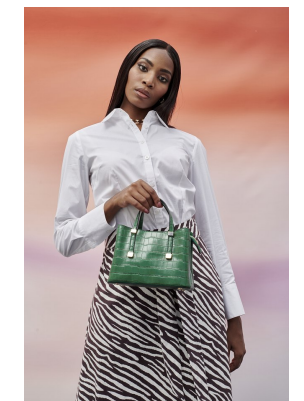

BOSS MODELS

CAPE TOWN

LALELA MSWANE

Height: 170cm Bust: 82cm Waist: 62cm Hips: 93cm Shoe: 5 UK Hair: Dark Brown Eyes: Brown

BOSS MODELS

CAPE TOWN

LALELA MSWANE

Height: 170cm Bust: 82cm Waist: 62cm Hips: 93cm Shoe: 5 UK Hair: Dark Brown Eyes: Brown