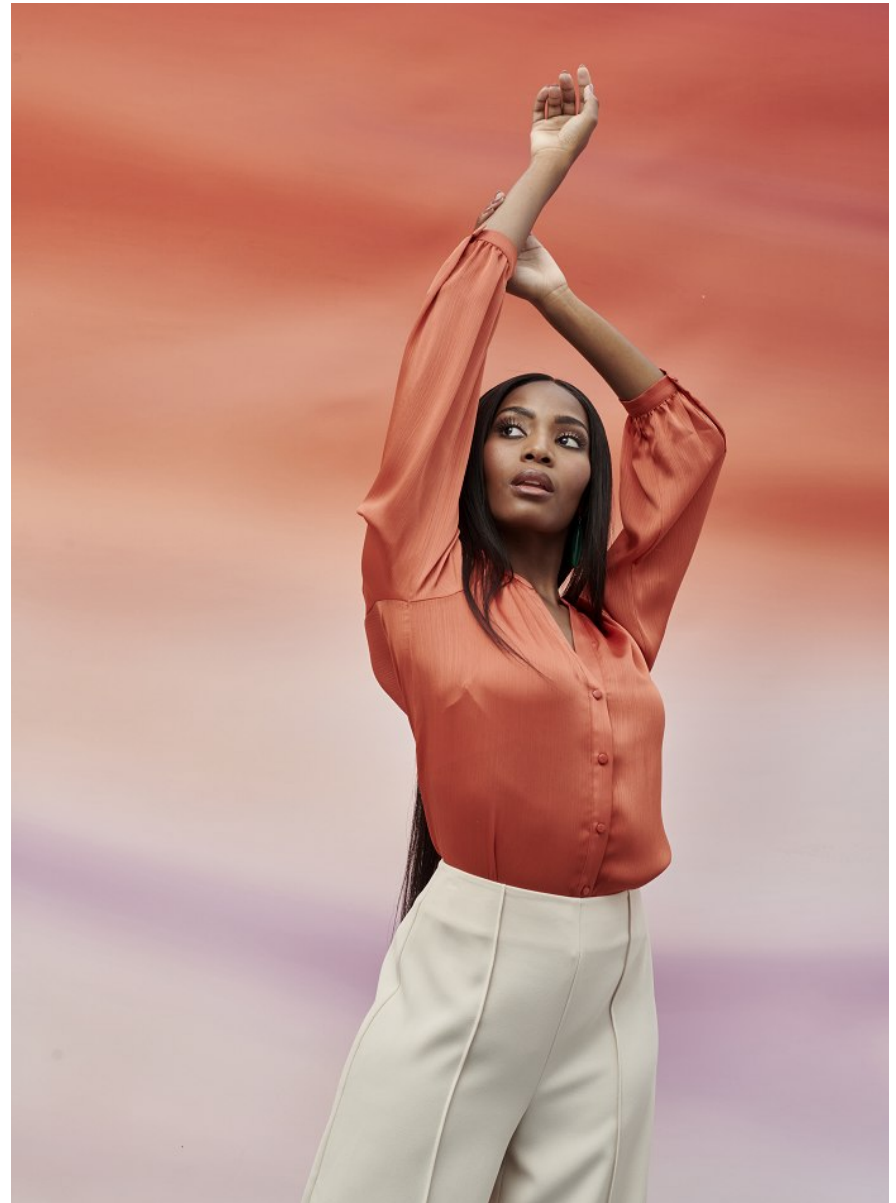

BOSS MODELS

CAPE TOWN

LALELA MSWANE

Height: 170cm Bust: 82cm Waist: 62cm Hips: 93cm Shoe: 5 UK Hair: Dark Brown Eyes: Brown

BOSS MODELS

CAPE TOWN

LALELA MSWANE

Height: 170cm Bust: 82cm Waist: 62cm Hips: 93cm Shoe: 5 UK Hair: Dark Brown Eyes: Brown