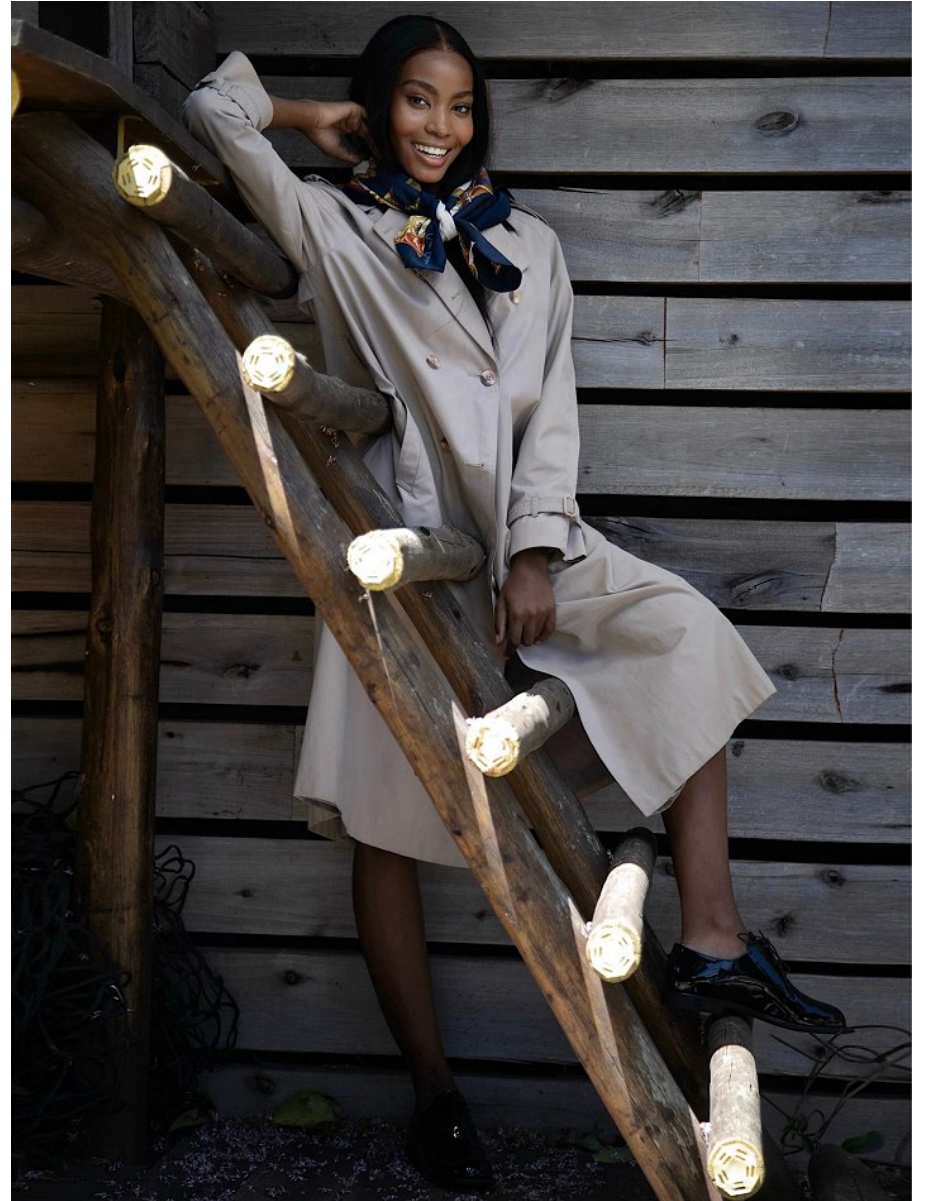

BOSS MODELS

CAPE TOWN

LALELA MSWANE

Height: 170cm Bust: 82cm Waist: 62cm Hips: 93cm Shoe: 5 UK Hair: Dark Brown Eyes: Brown

BOSS MODELS

CAPE TOWN

LALELA MSWANE

Height: 170cm Bust: 82cm Waist: 62cm Hips: 93cm Shoe: 5 UK Hair: Dark Brown Eyes: Brown