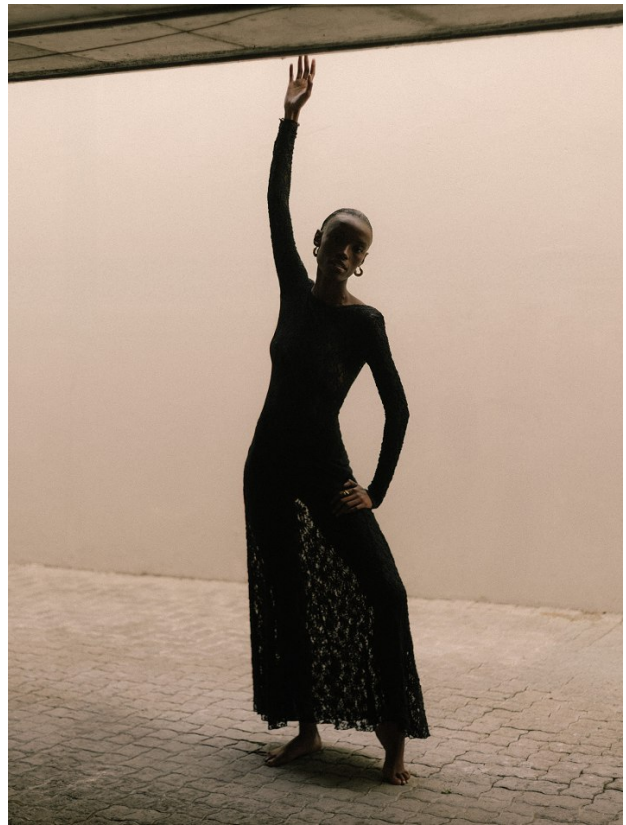

BOSS MODELS

CAPE TOWN

NONDI BEATTIE

Height: 175cm Bust: 80cm Waist: 64cm Hips: 96cm Shoe: 7 UK Hair: Dark Brown Eyes: Brown