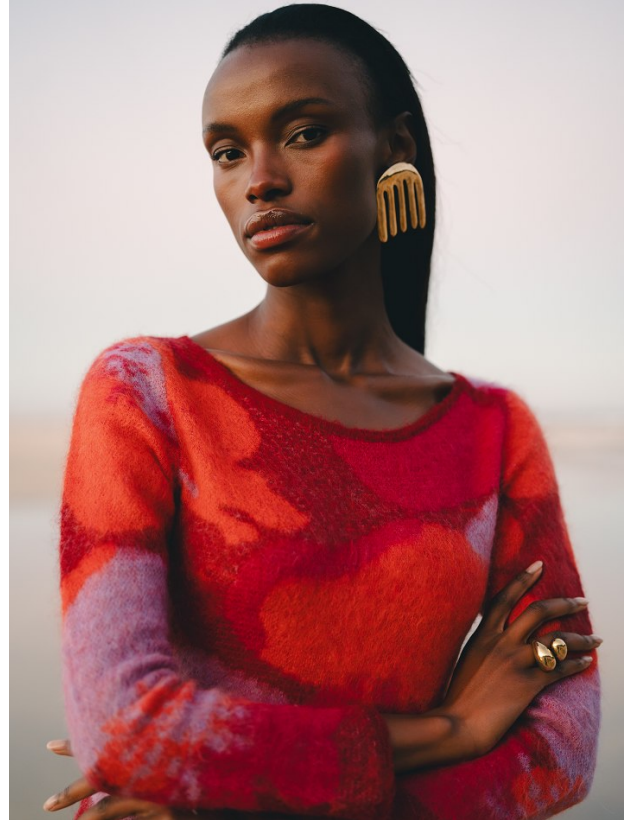

BOSS MODELS

CAPE TOWN

NONDI BEATTIE

Height: 175cm Bust: 80cm Waist: 64cm Hips: 96cm Shoe: 7 UK Hair: Dark Brown Eyes: Brown