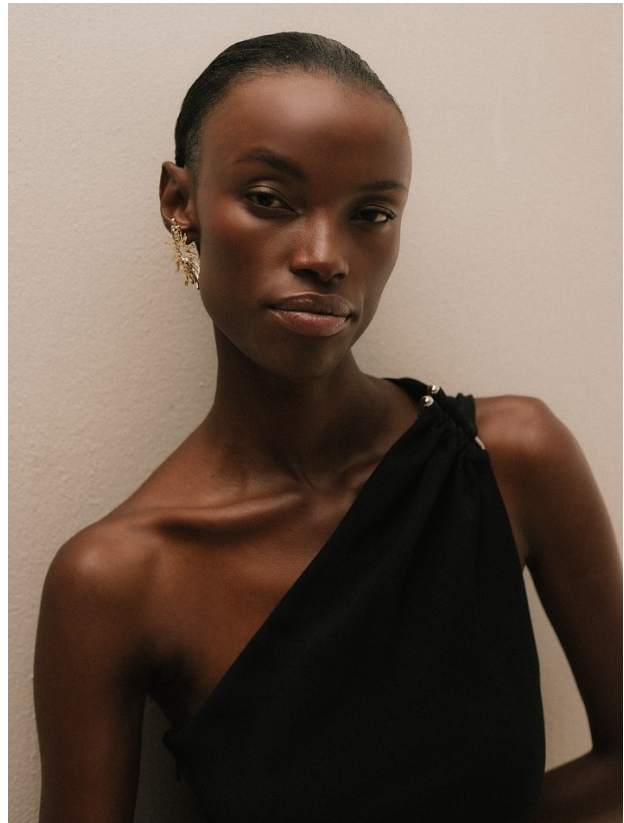

BOSS MODELS

CAPE TOWN

NONDI BEATTIE

Height: 175cm Bust: 80cm Waist: 65cm Hips: 96cm Shoe: 7 UK Hair: Dark Brown Eyes: Brown

BOSS MODELS

CAPE TOWN

NONDI BEATTIE

Height: 175cm Bust: 80cm Waist: 65cm Hips: 96cm Shoe: 7 UK Hair: Dark Brown Eyes: Brown