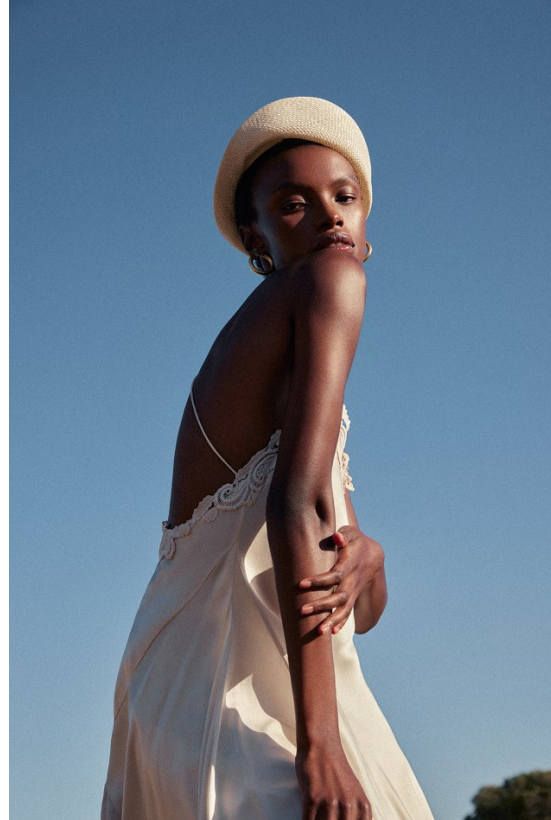

BOSS MODELS

CAPE TOWN

NONDI BEATTIE

Height: 175cm Bust: 80cm Waist: 64cm Hips: 96cm Shoe: 7 UK Hair: Dark Brown Eyes: Brown