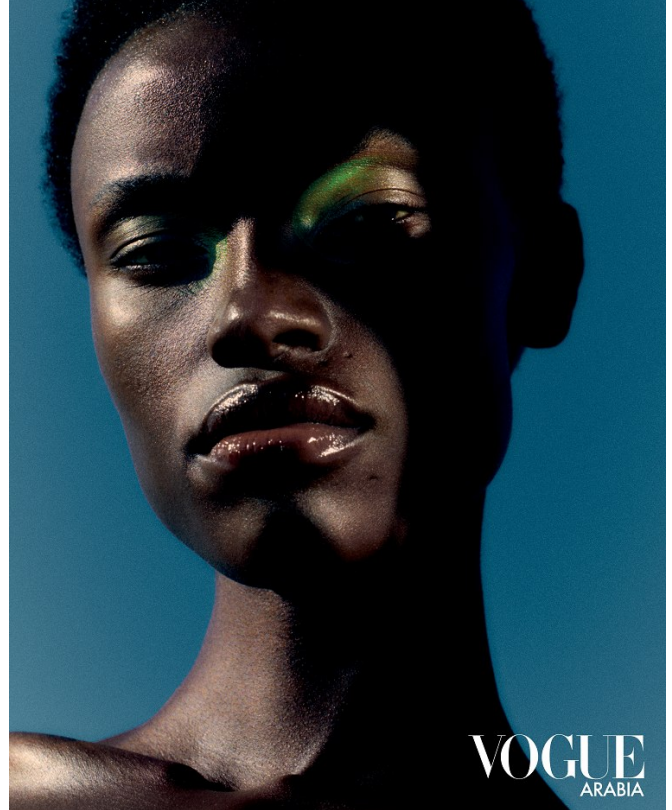

BOSS MODELS

CAPE TOWN

NONDI BEATTIE

Height: 175cm Bust: 80cm Waist: 65cm Hips: 96cm Shoe: 7 UK Hair: Dark Brown Eyes: Brown