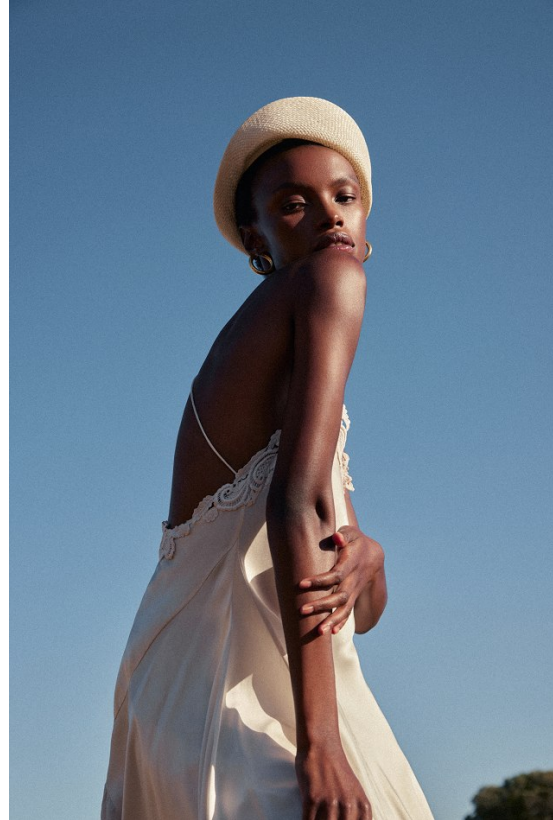

BOSS MODELS

CAPE TOWN

NONDI BEATTIE

Height: 175cm Bust: 80cm Waist: 65cm Hips: 96cm Shoe: 7 UK Hair: Dark Brown Eyes: Brown