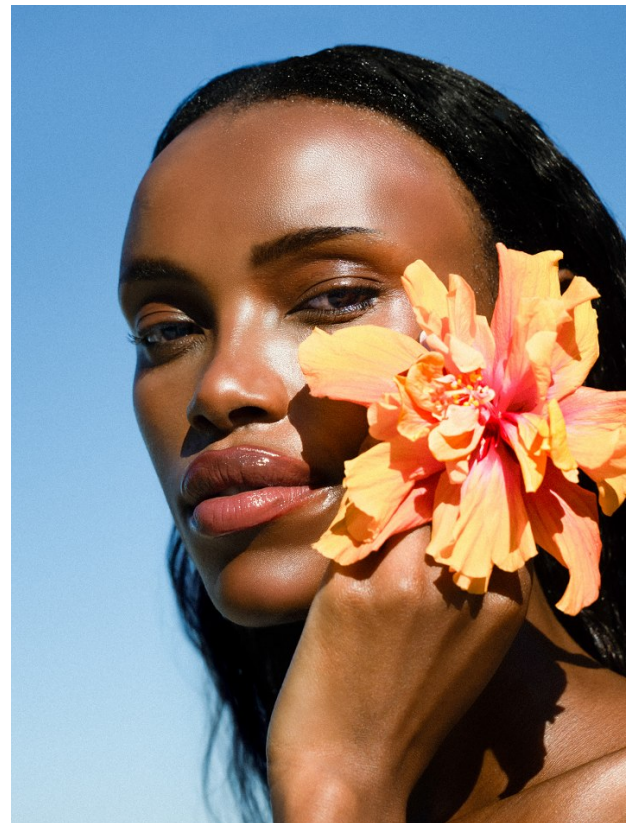

# BOSS MODELS

CAPE TOWN

**NONDI BEATTIE**

Height: 175cm Bust: 80cm Waist: 64cm Hips: 96cm Shoe: 7 UK Hair: Dark Brown Eyes: Brown

# BOSS MODELS

CAPE TOWN