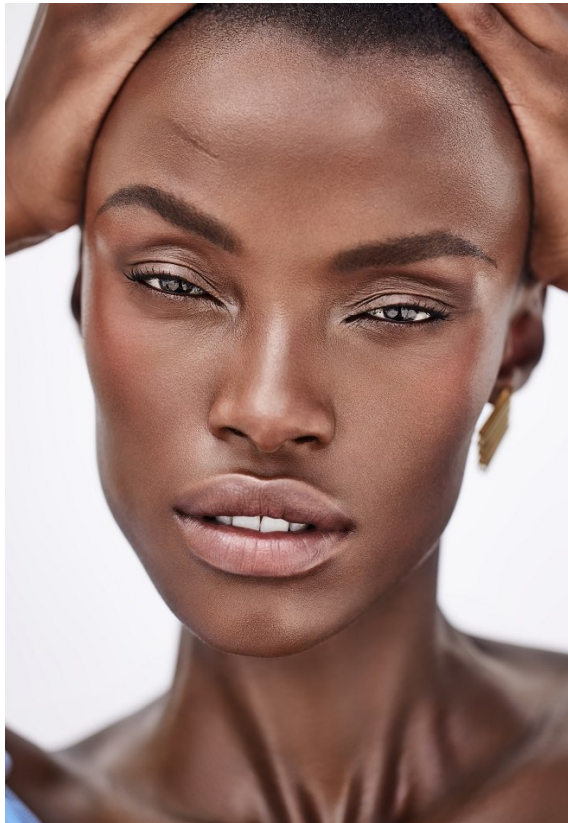

BOSS MODELS

CAPE TOWN

NONDI BEATTIE

Height: 175cm Bust: 80cm Waist: 65cm Hips: 96cm Shoe: 7 UK Hair: Dark Brown Eyes: Brown