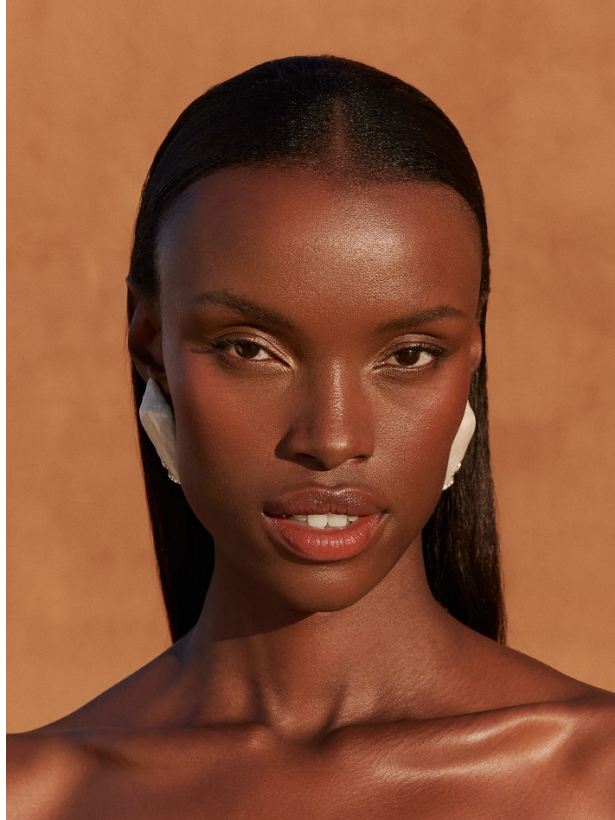

BOSS MODELS

CAPE TOWN

NONDI BEATTIE

Height: 175cm Bust: 80cm Waist: 65cm Hips: 96cm Shoe: 7 UK Hair: Dark Brown Eyes: Brown

BOSS MODELS

CAPE TOWN

NONDI BEATTIE

Height: 175cm Bust: 80cm Waist: 65cm Hips: 96cm Shoe: 7 UK Hair: Dark Brown Eyes: Brown