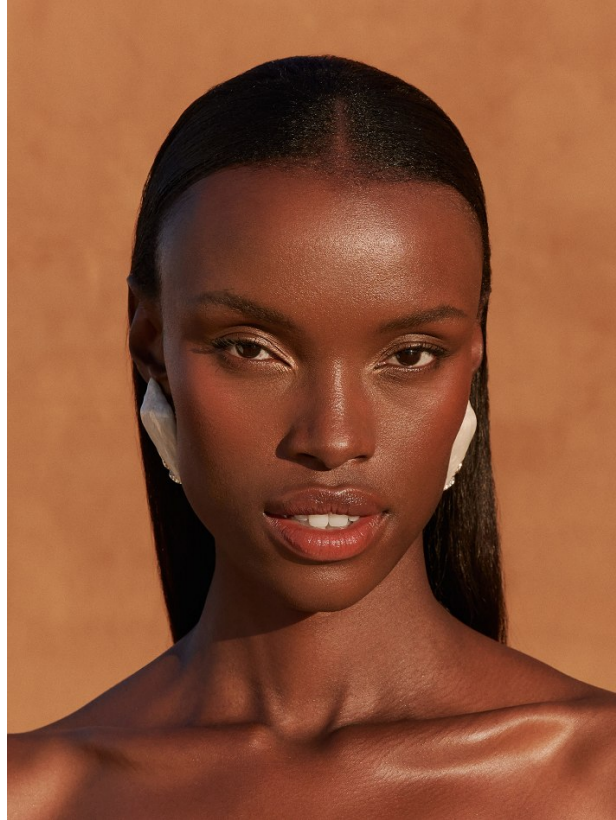

# BOSS MODELS

CAPE TOWN

**NONDI BEATTIE**

Height: 175cm Bust: 80cm Waist: 64cm Hips: 96cm Shoe: 7 UK Hair: Dark Brown Eyes: Brown

# BOSS MODELS

CAPE TOWN