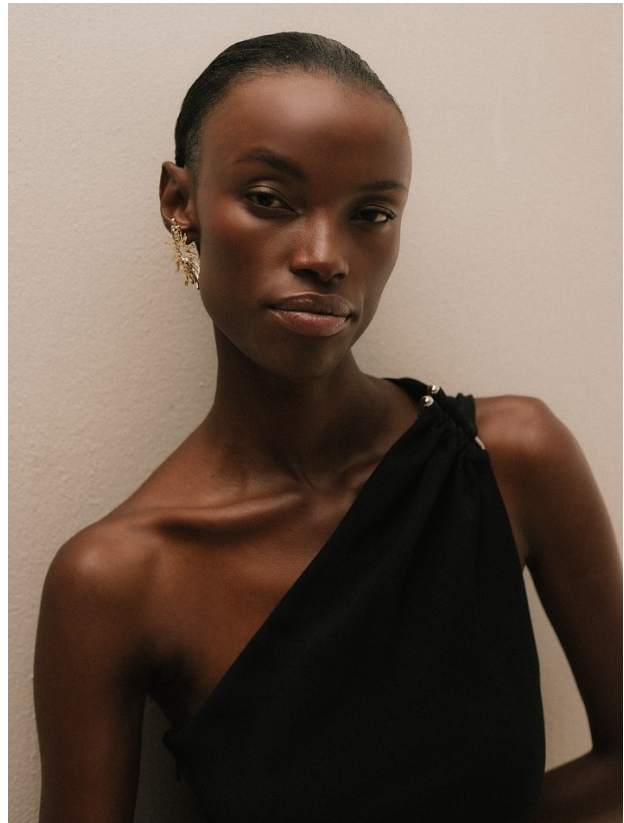

BOSS MODELS

CAPE TOWN

NONDI BEATTIE

Height: 175cm Bust: 80cm Waist: 64cm Hips: 96cm Shoe: 7 UK Hair: Dark Brown Eyes: Brown