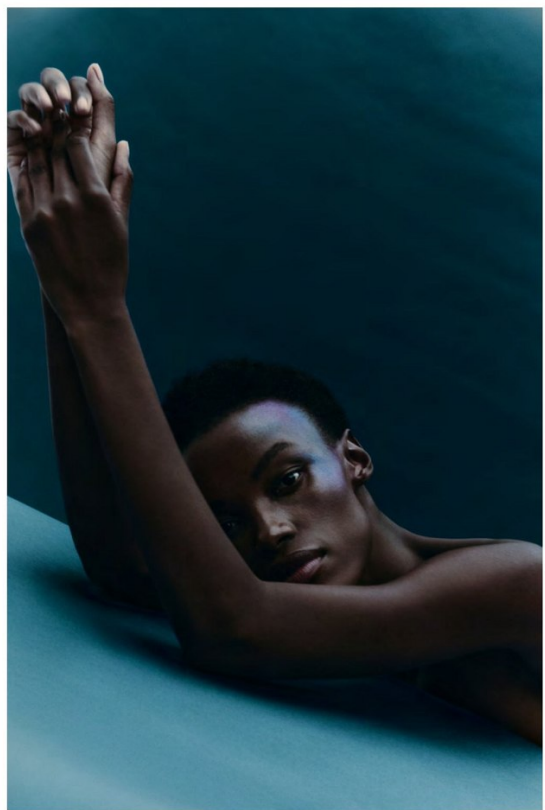

BOSS MODELS

CAPE TOWN

NONDI BEATTIE

Height: 175cm Bust: 80cm Waist: 64cm Hips: 96cm Shoe: 7 UK Hair: Dark Brown Eyes: Brown