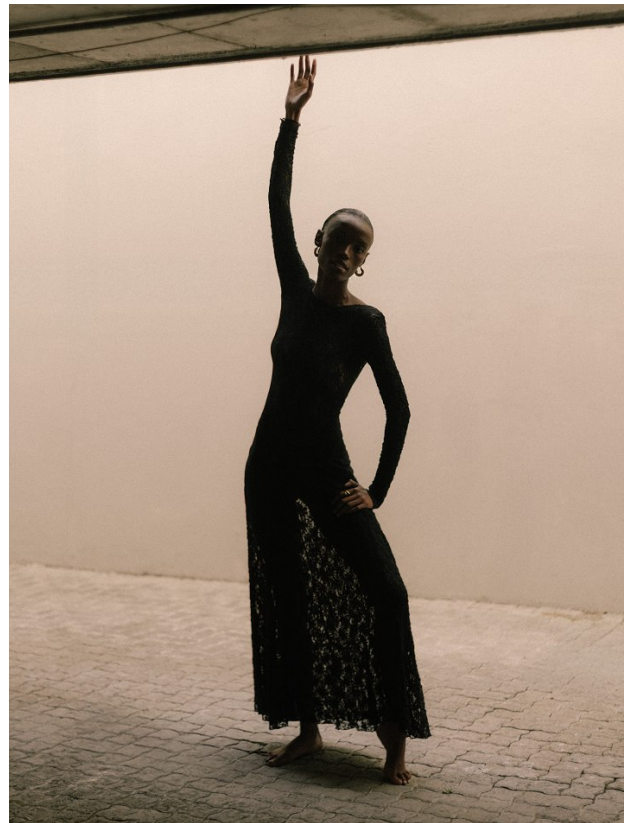

BOSS MODELS

CAPE TOWN

NONDI BEATTIE

Height: 175cm Bust: 80cm Waist: 65cm Hips: 96cm Shoe: 7 UK Hair: Dark Brown Eyes: Brown