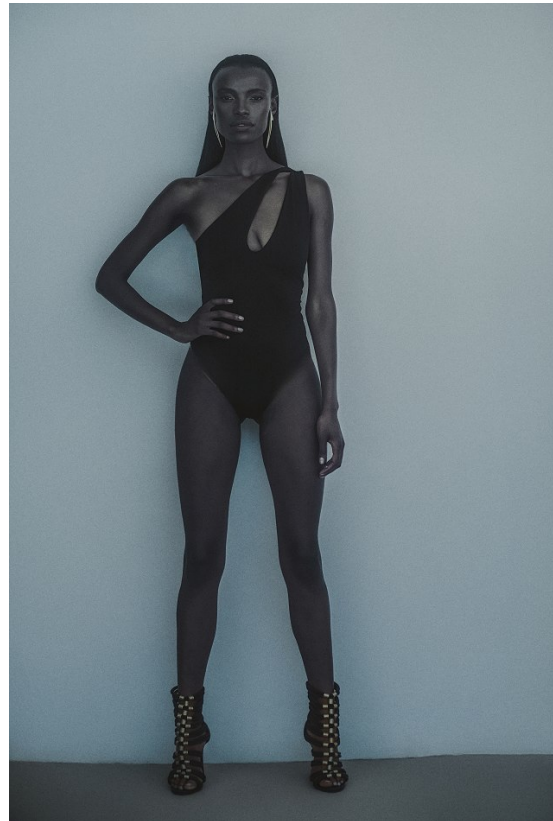

# BOSS MODELS

CAPE TOWN

**NONDI BEATTIE**

Height: 175cm Bust: 80cm Waist: 64cm Hips: 96cm Shoe: 7 UK Hair: Dark Brown Eyes: Brown

# BOSS MODELS

CAPE TOWN

## NONDI BEATTIE

Height: 175cm Bust: 80cm Waist: 64cm Hips: 96cm Shoe: 7 UK Hair: Dark Brown Eyes: Brown