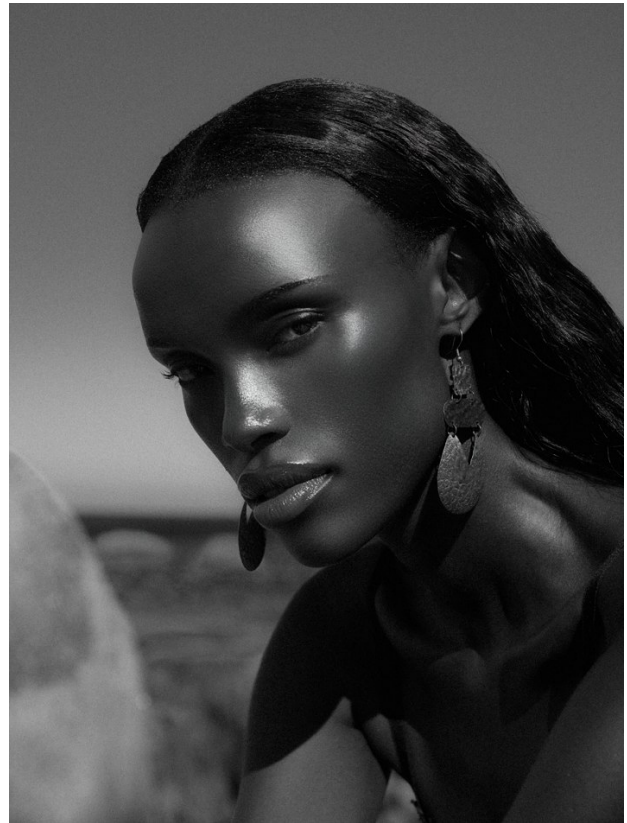

BOSS MODELS

CAPE TOWN

NONDI BEATTIE

Height: 175cm Bust: 80cm Waist: 65cm Hips: 96cm Shoe: 7 UK Hair: Dark Brown Eyes: Brown