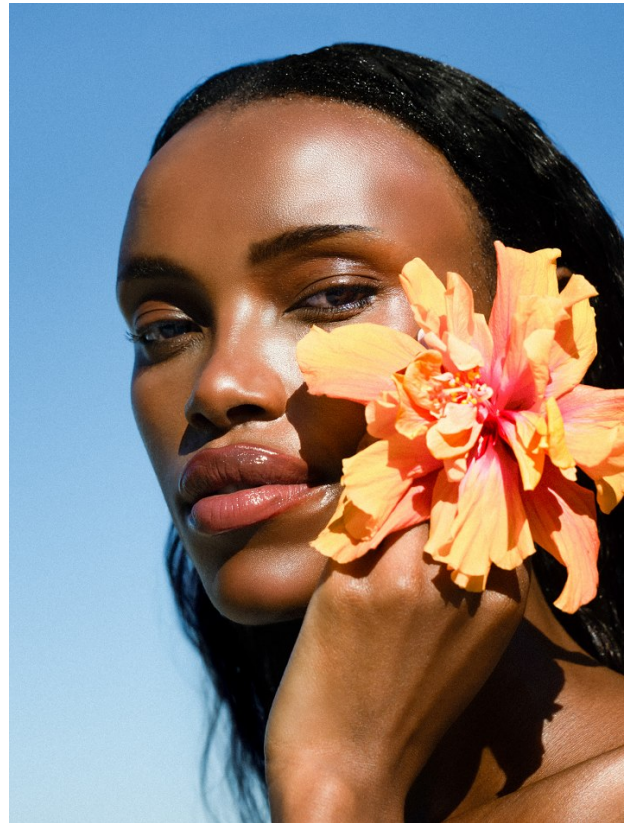

BOSS MODELS

CAPE TOWN

NONDI BEATTIE

Height: 175cm Bust: 80cm Waist: 65cm Hips: 96cm Shoe: 7 UK Hair: Dark Brown Eyes: Brown

BOSS MODELS

CAPE TOWN

NONDI BEATTIE

Height: 175cm Bust: 80cm Waist: 65cm Hips: 96cm Shoe: 7 UK Hair: Dark Brown Eyes: Brown