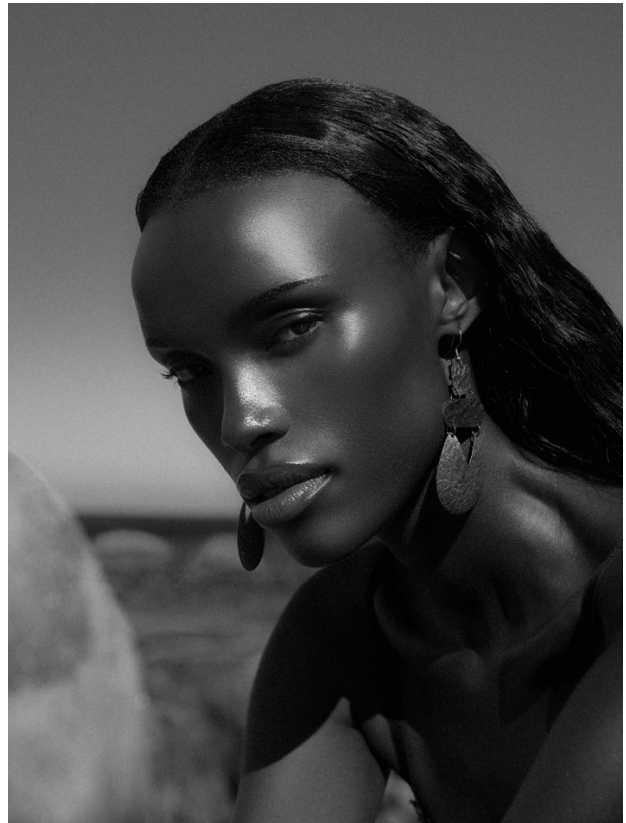

BOSS MODELS

CAPE TOWN

NONDI BEATTIE

Height: 175cm Bust: 80cm Waist: 64cm Hips: 96cm Shoe: 7 UK Hair: Dark Brown Eyes: Brown