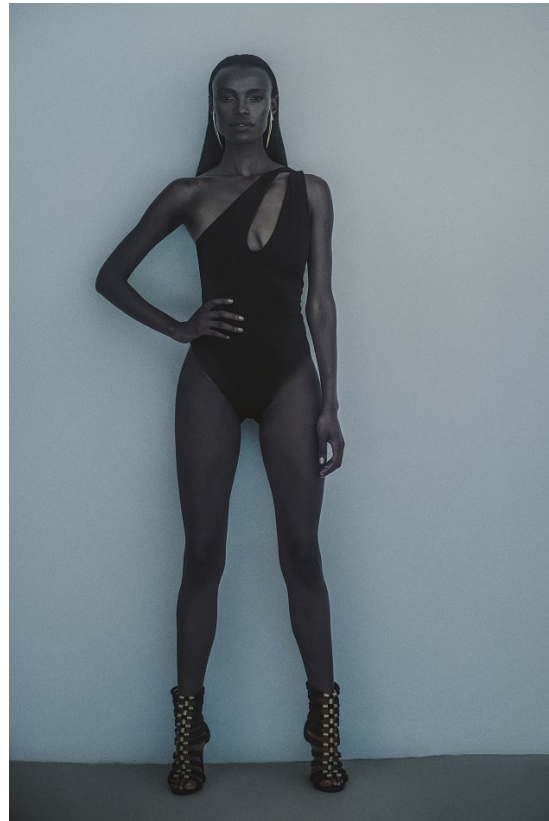

BOSS MODELS

CAPE TOWN

NONDI BEATTIE

Height: 175cm Bust: 80cm Waist: 65cm Hips: 96cm Shoe: 7 UK Hair: Dark Brown Eyes: Brown

BOSS MODELS

CAPE TOWN

NONDI BEATTIE

Height: 175cm Bust: 80cm Waist: 65cm Hips: 96cm Shoe: 7 UK Hair: Dark Brown Eyes: Brown