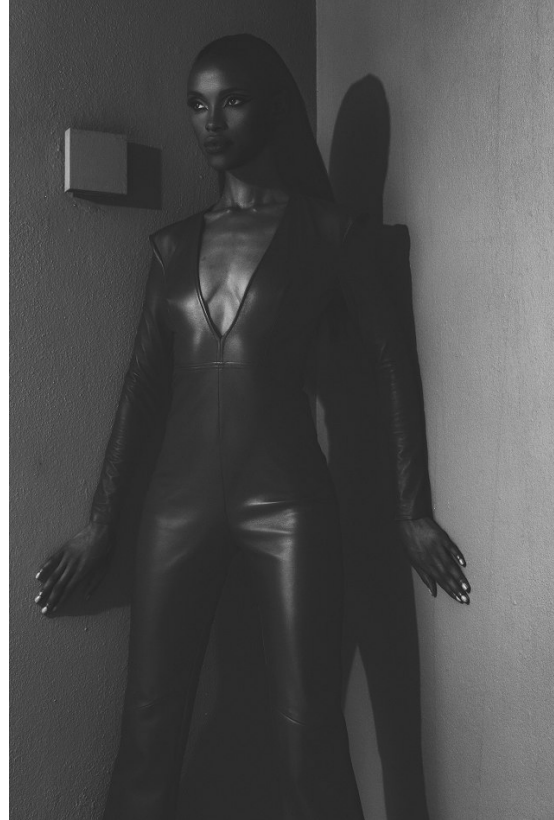

BOSS MODELS

CAPE TOWN

NONDI BEATTIE

Height: 175cm Bust: 80cm Waist: 64cm Hips: 96cm Shoe: 7 UK Hair: Dark Brown Eyes: Brown