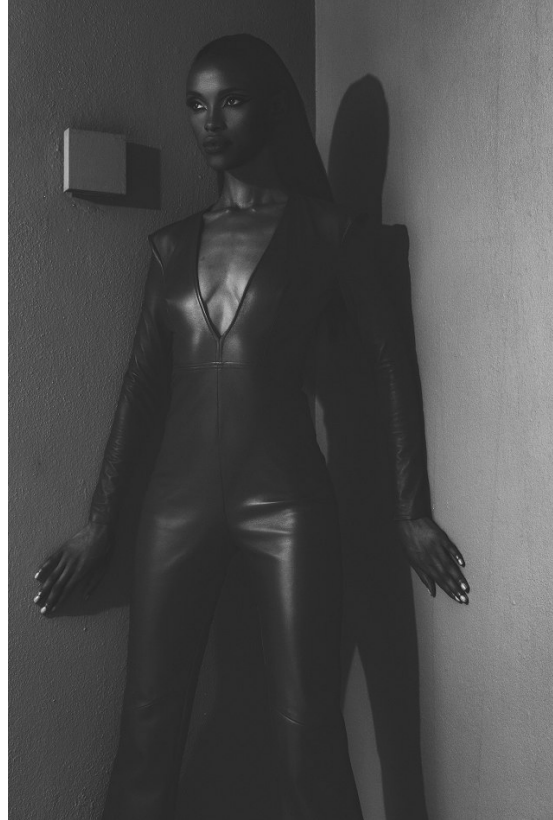

BOSS MODELS

CAPE TOWN

NONDI BEATTIE

Height: 175cm Bust: 80cm Waist: 65cm Hips: 96cm Shoe: 7 UK Hair: Dark Brown Eyes: Brown