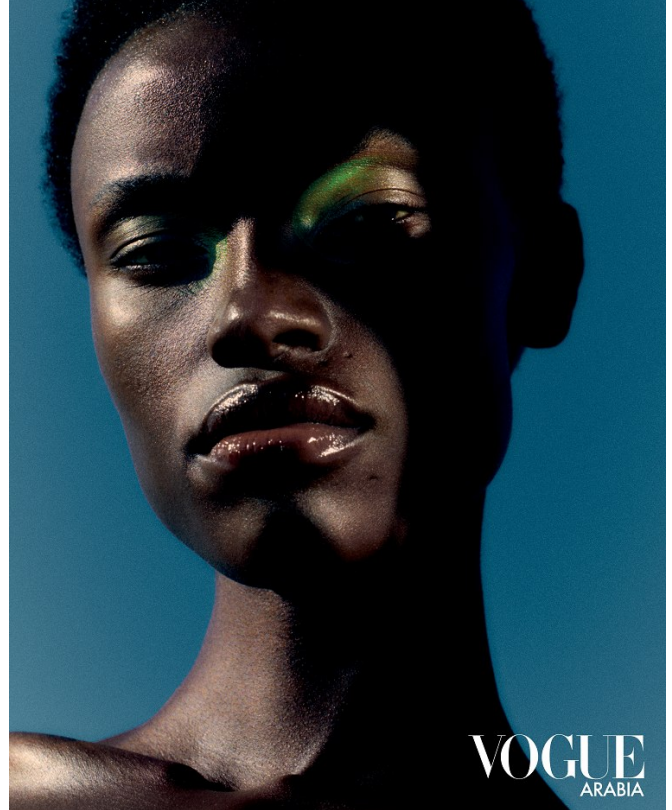

BOSS MODELS

CAPE TOWN

NONDI BEATTIE

Height: 175cm Bust: 80cm Waist: 64cm Hips: 96cm Shoe: 7 UK Hair: Dark Brown Eyes: Brown