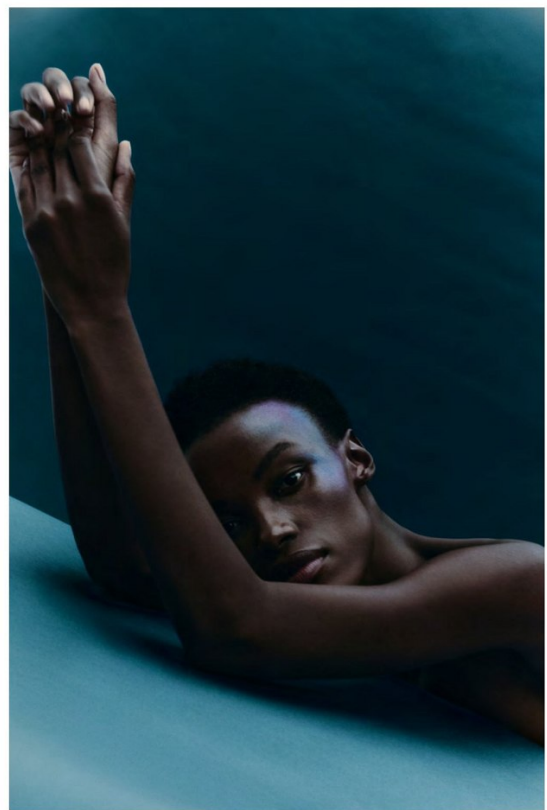

BOSS MODELS

CAPE TOWN

NONDI BEATTIE

Height: 175cm Bust: 80cm Waist: 65cm Hips: 96cm Shoe: 7 UK Hair: Dark Brown Eyes: Brown