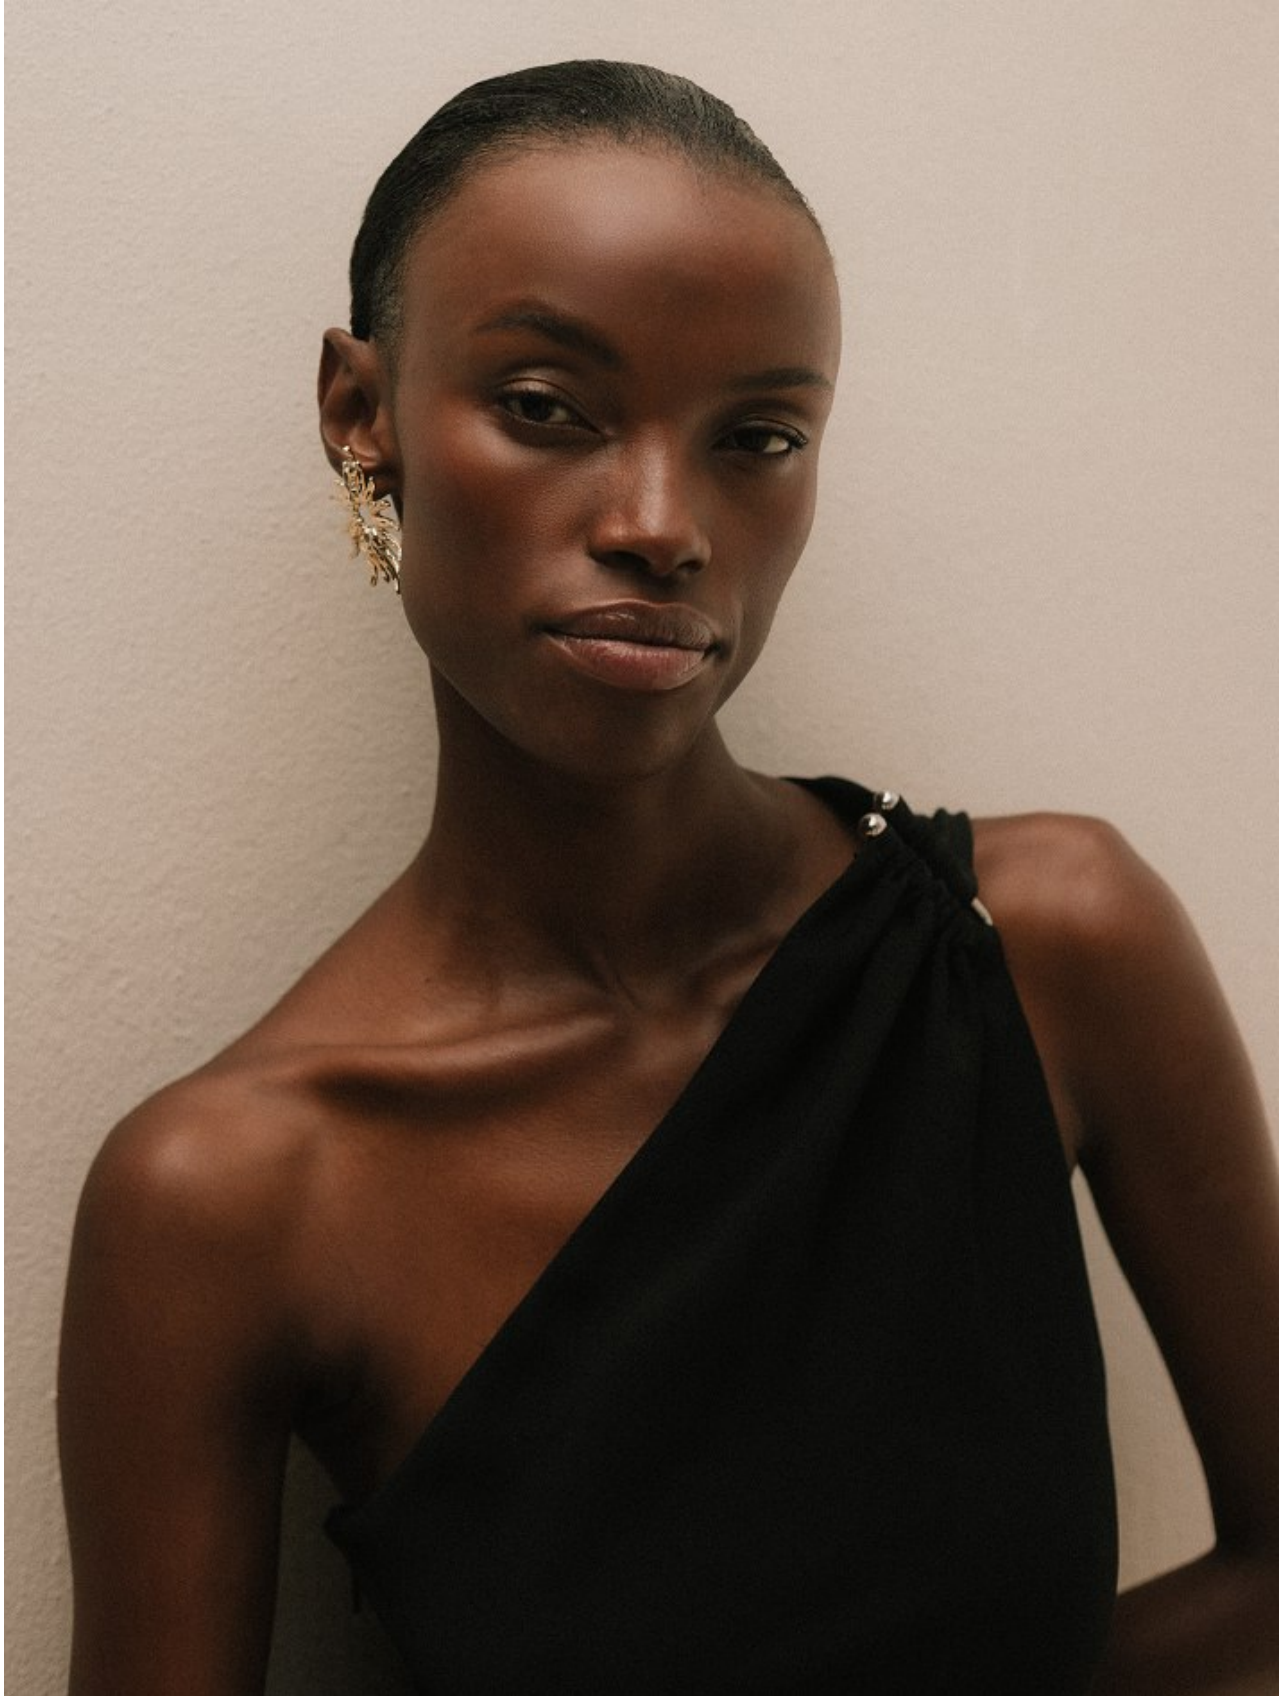

BOSS MODELS

CAPE TOWN

NONDI BEATTIE

Height: 175cm Bust: 80cm Waist: 65cm Hips: 96cm Shoe: 7 UK Hair: Dark Brown Eyes: Brown