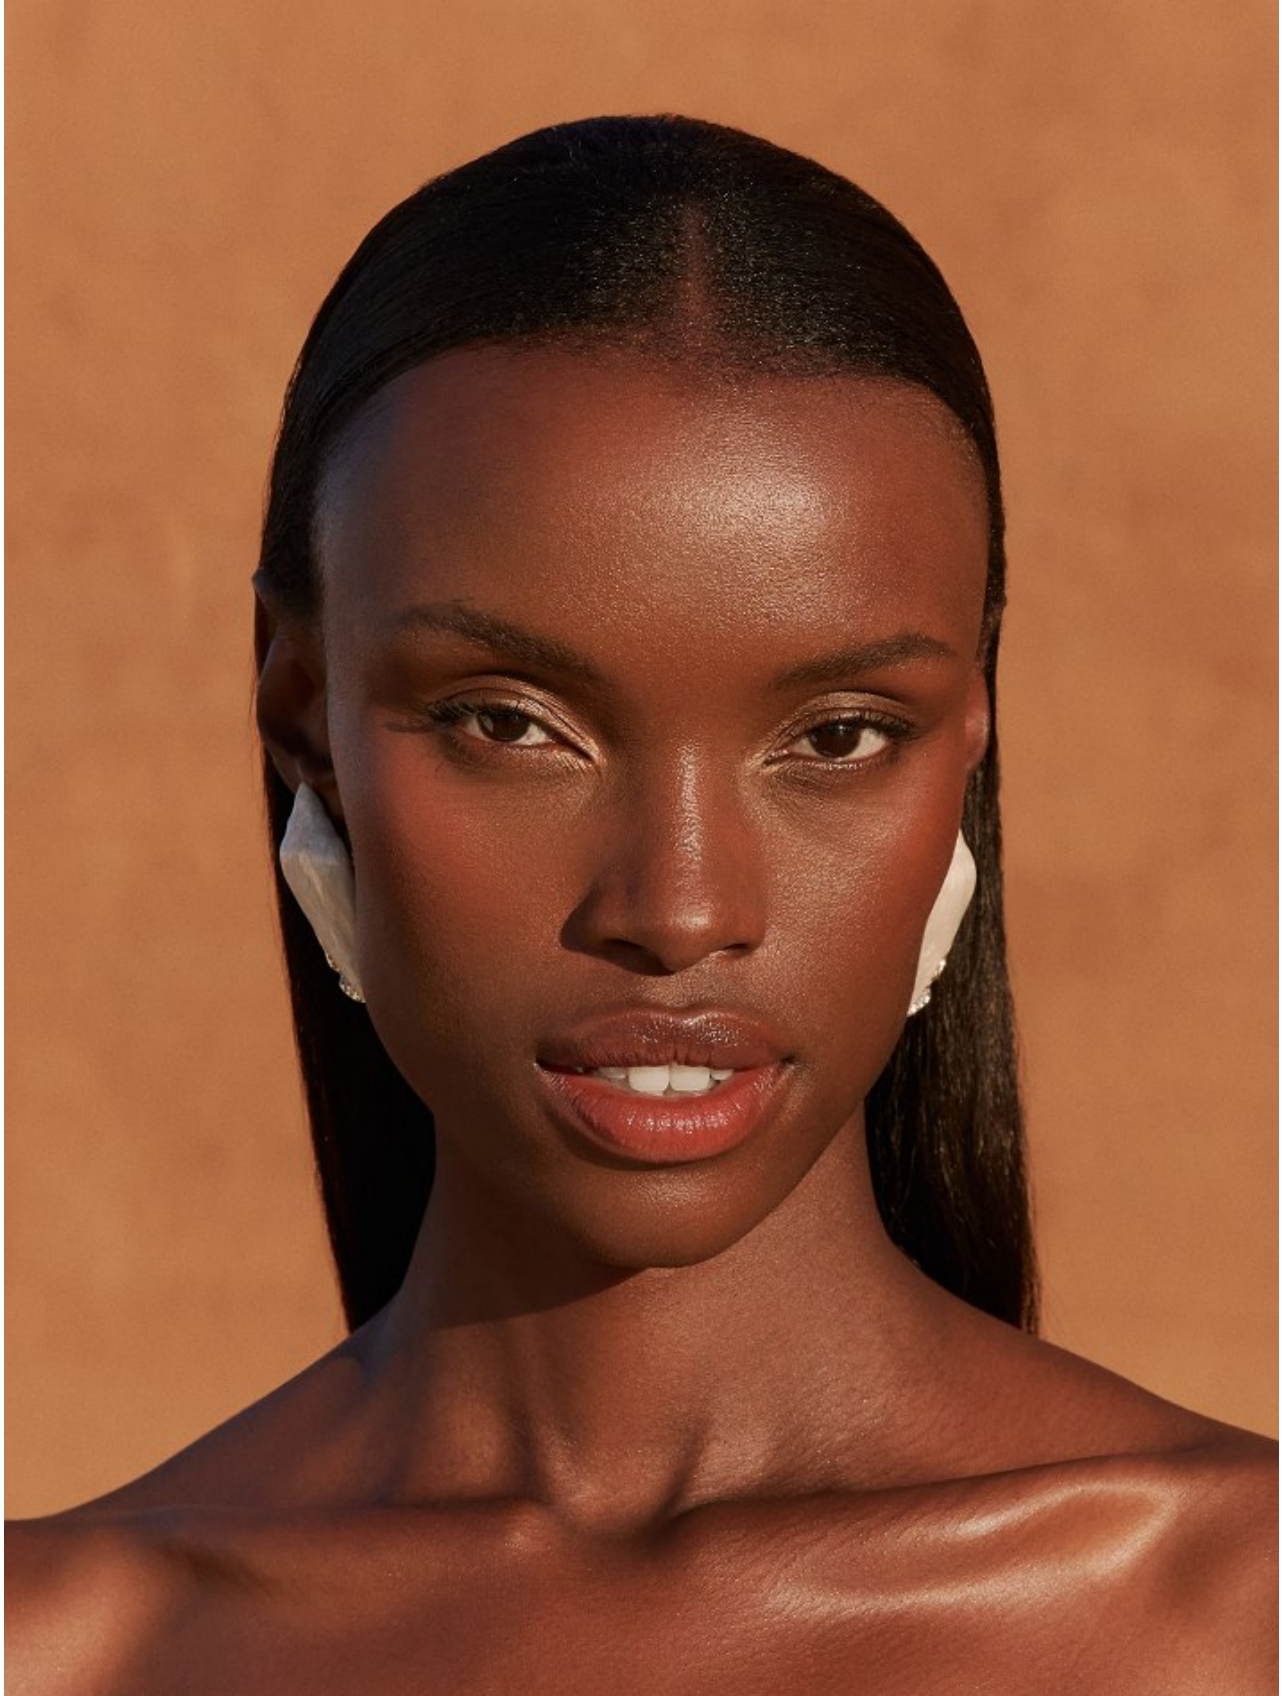

# BOSS MODELS

CAPE TOWN

**NONDI BEATTIE**

Height: 175cm Bust: 80cm Waist: 65cm Hips: 96cm Shoe: 7 UK Hair: Dark Brown Eyes: Brown