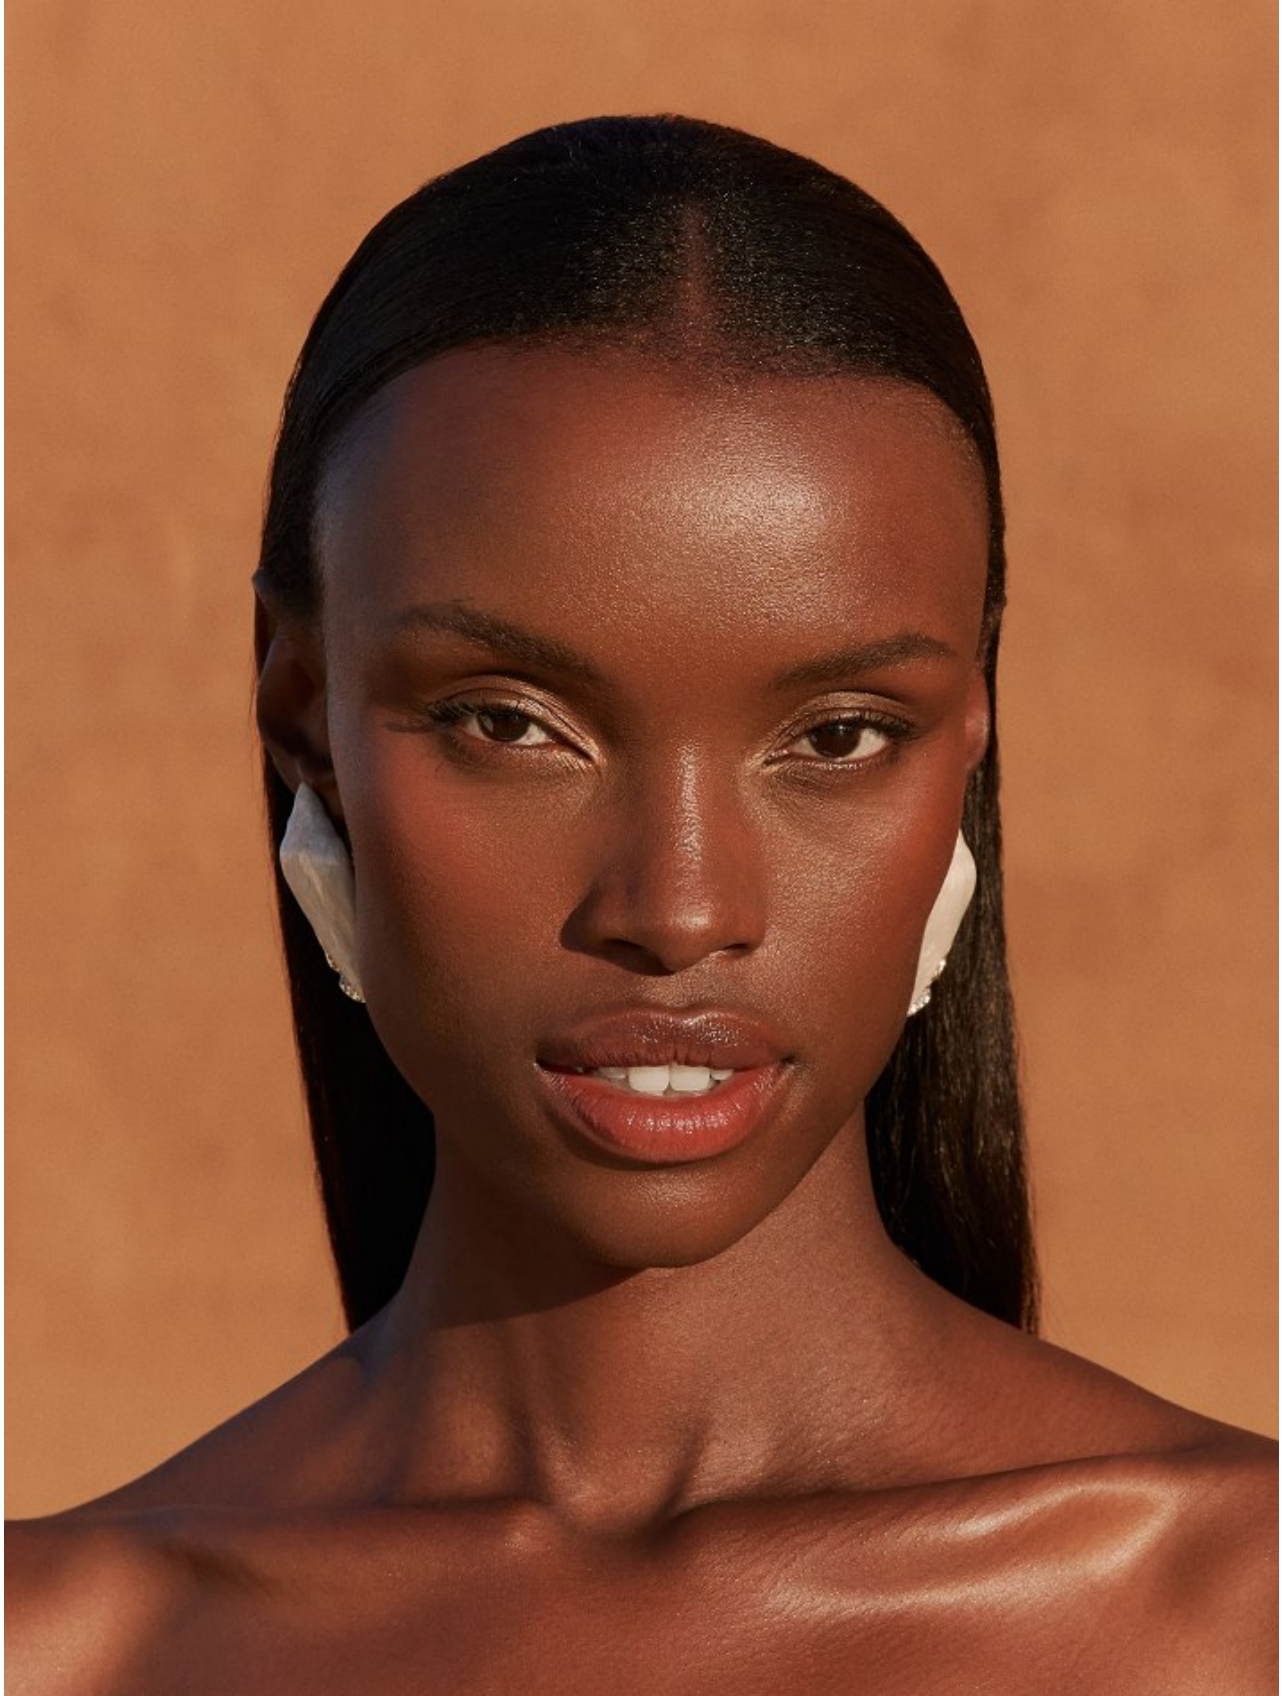

BOSS MODELS

CAPE TOWN

NONDI BEATTIE

Height: 175cm Bust: 80cm Waist: 64cm Hips: 96cm Shoe: 7 UK Hair: Dark Brown Eyes: Brown

BOSS MODELS

CAPE TOWN

NONDI BEATTIE

Height: 175cm Bust: 80cm Waist: 64cm Hips: 96cm Shoe: 7 UK Hair: Dark Brown Eyes: Brown