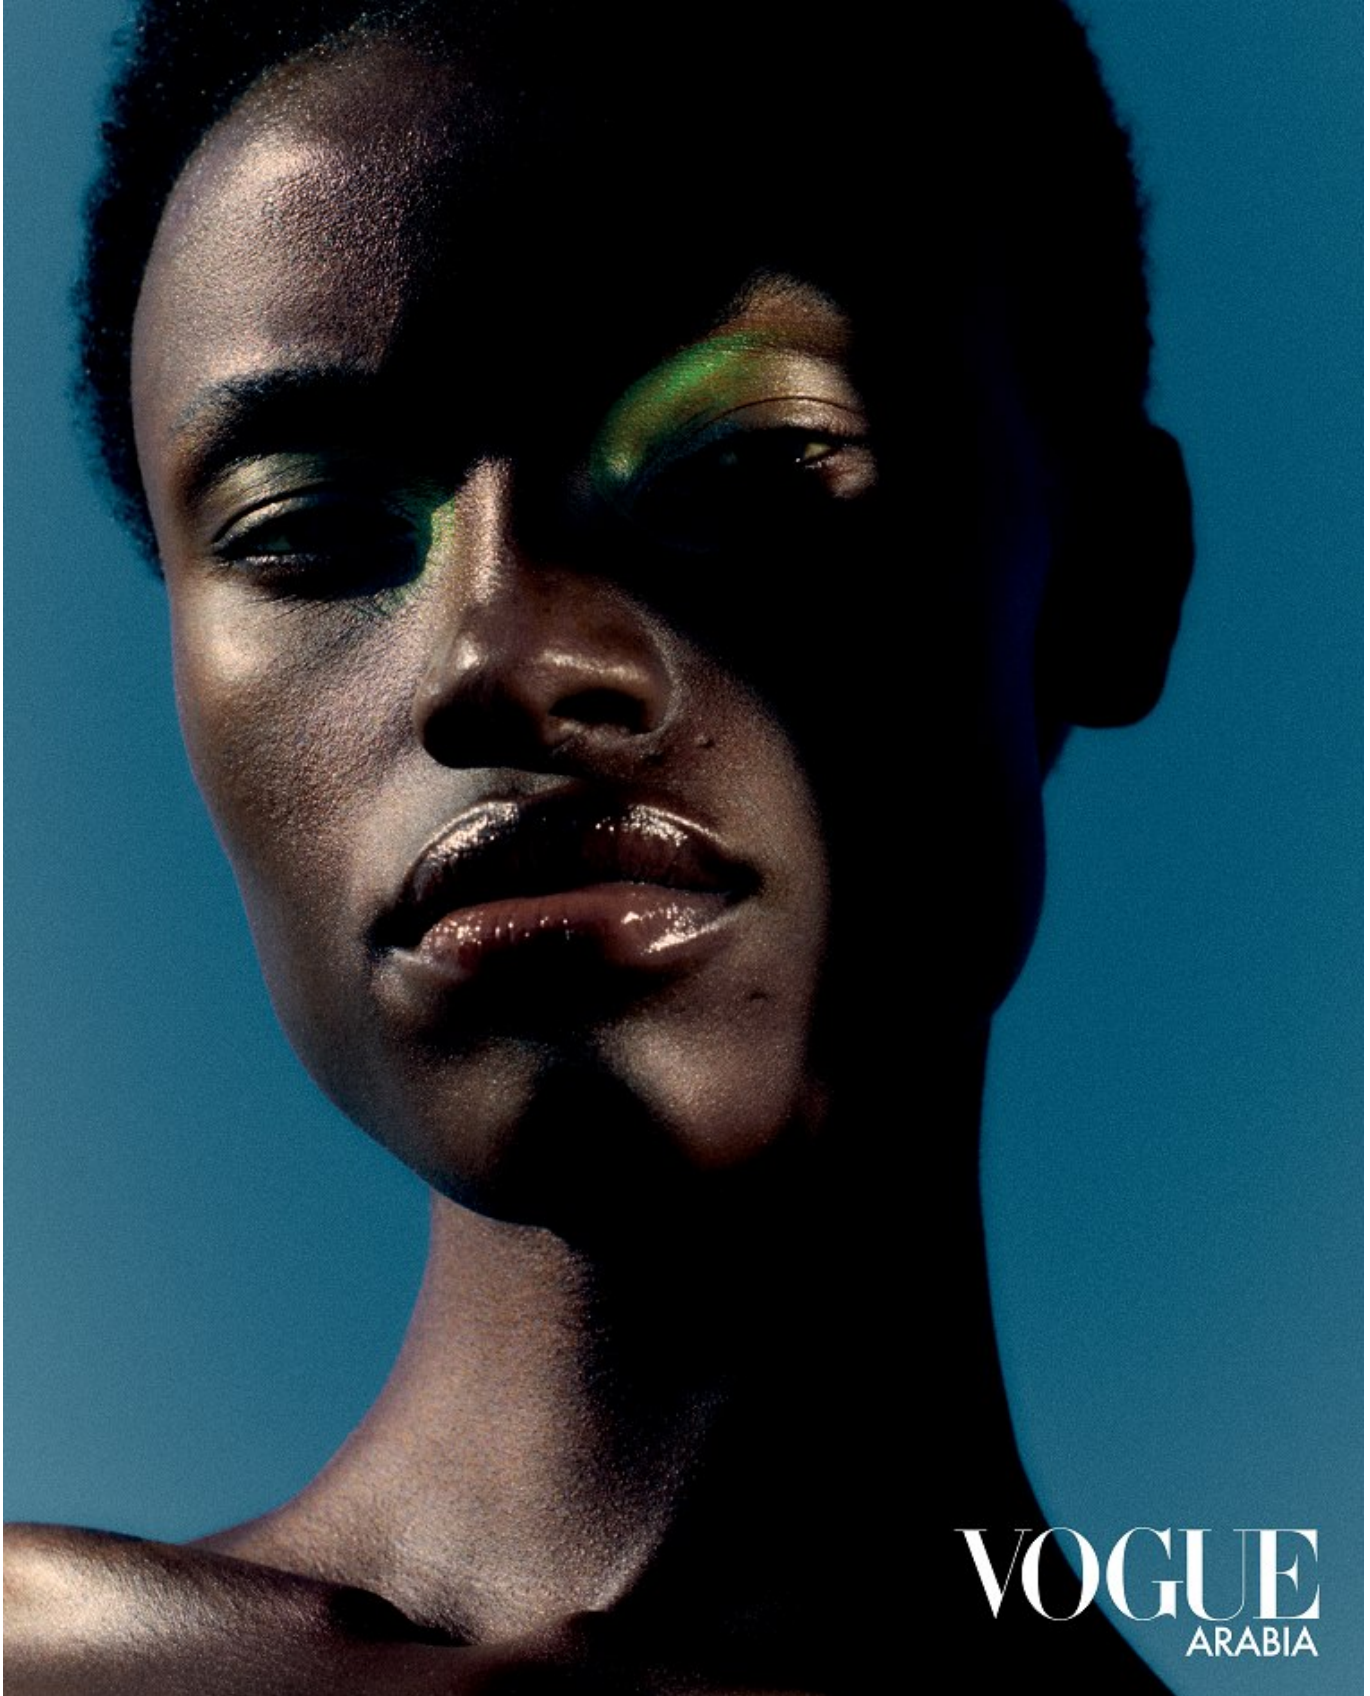

BOSS MODELS

CAPE TOWN

NONDI BEATTIE

Height: 175cm Bust: 80cm Waist: 65cm Hips: 96cm Shoe: 7 UK Hair: Dark Brown Eyes: Brown