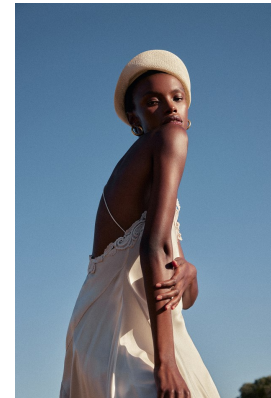

# BOSS MODELS

CAPE TOWN

## NONDI BEATTIE

Height: 175cm Bust: 80cm Waist: 65cm Hips: 96cm Shoe: 7 UK Hair: Dark Brown Eyes: Brown