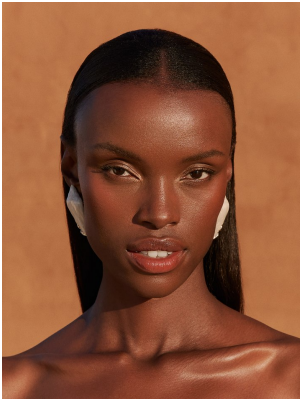

BOSS MODELS

CAPE TOWN

NONDI BEATTIE

Height: 175cm Bust: 80cm Waist: 64cm Hips: 96cm Shoe: 7 UK Hair: Dark Brown Eyes: Brown

BOSS MODELS

CAPE TOWN

NONDI BEATTIE

Height: 175cm Bust: 80cm Waist: 64cm Hips: 96cm Shoe: 7 UK Hair: Dark Brown Eyes: Brown

BOSS MODELS

CAPE TOWN

NONDI BEATTIE

Height: 175cm Bust: 80cm Waist: 64cm Hips: 96cm Shoe: 7 UK Hair: Dark Brown Eyes: Brown

BOSS MODELS

CAPE TOWN

Image: Nondi Beattie represented by Boss Models Cape Town

Image: Nondi Beattie represented by Boss Models Cape Town