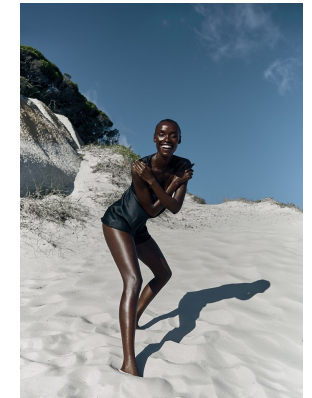

BOSS MODELS

CAPE TOWN

NONDI BEATTIE

Height: 175cm Bust: 80cm Waist: 64cm Hips: 96cm Shoe: 7 UK Hair: Dark Brown Eyes: Brown

BOSS MODELS

CAPE TOWN

NONDI BEATTIE

Height: 175cm Bust: 80cm Waist: 64cm Hips: 96cm Shoe: 7 UK Hair: Dark Brown Eyes: Brown

BOSS MODELS

CAPE TOWN

NONDI BEATTIE

Height: 175cm Bust: 80cm Waist: 64cm Hips: 96cm Shoe: 7 UK Hair: Dark Brown Eyes: Brown

BOSS MODELS

CAPE TOWN

Image: Nondi Beattie represented by Boss Models Cape Town

Image: Nondi Beattie represented by Boss Models Cape Town

NONDI BEATTIE

Height: 175cm Bust: 80cm Waist: 64cm Hips: 96cm Shoe: 7 UK Hair: Dark Brown Eyes: Brown