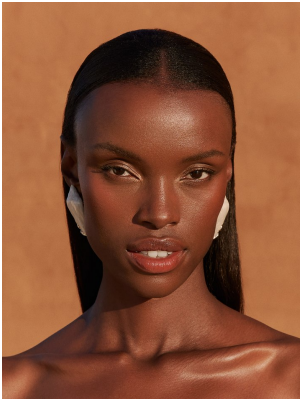

# BOSS MODELS

CAPE TOWN

## NONDI BEATTIE

Height: 175cm Bust: 80cm Waist: 65cm Hips: 96cm Shoe: 7 UK Hair: Dark Brown Eyes: Brown