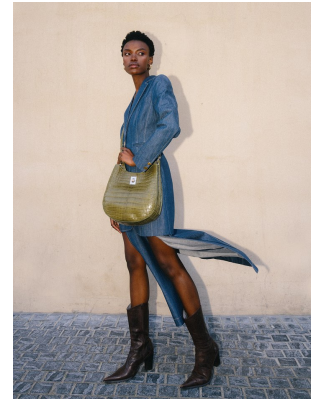

# BOSS MODELS

CAPE TOWN

## NONDI BEATTIE

Height: 175cm Bust: 80cm Waist: 65cm Hips: 96cm Shoe: 7 UK Hair: Dark Brown Eyes: Brown