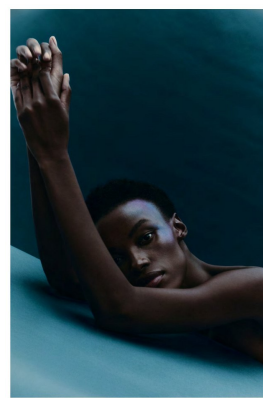

BOSS MODELS

CAPE TOWN

NONDI BEATTIE

Height: 175cm Bust: 80cm Waist: 64cm Hips: 96cm Shoe: 7 UK Hair: Dark Brown Eyes: Brown

BOSS MODELS

CAPE TOWN

NONDI BEATTIE

Height: 175cm Bust: 80cm Waist: 64cm Hips: 96cm Shoe: 7 UK Hair: Dark Brown Eyes: Brown

BOSS MODELS

CAPE TOWN

NONDI BEATTIE

Height: 175cm Bust: 80cm Waist: 64cm Hips: 96cm Shoe: 7 UK Hair: Dark Brown Eyes: Brown

BOSS MODELS

CAPE TOWN

Image: Nondi Beattie represented by Boss Models Cape Town

Image: Nondi Beattie represented by Boss Models Cape Town

NONDI BEATTIE

Height: 175cm Bust: 80cm Waist: 64cm Hips: 96cm Shoe: 7 UK Hair: Dark Brown Eyes: Brown