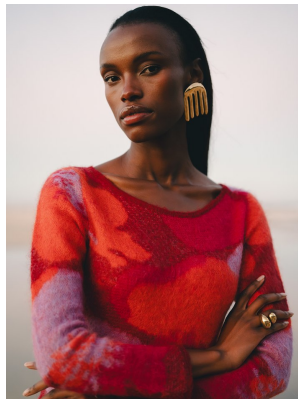

# BOSS MODELS

CAPE TOWN

## NONDI BEATTIE

Height: 175cm Bust: 80cm Waist: 65cm Hips: 96cm Shoe: 7 UK Hair: Dark Brown Eyes: Brown