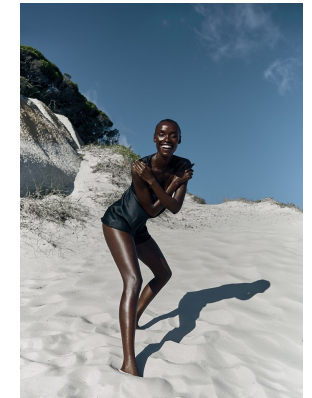

# BOSS MODELS

CAPE TOWN

## NONDI BEATTIE

Height: 175cm Bust: 80cm Waist: 65cm Hips: 96cm Shoe: 7 UK Hair: Dark Brown Eyes: Brown