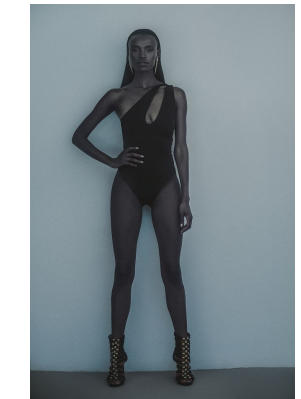

# BOSS MODELS

CAPE TOWN

## NONDI BEATTIE

Height: 175cm Bust: 80cm Waist: 65cm Hips: 96cm Shoe: 7 UK Hair: Dark Brown Eyes: Brown