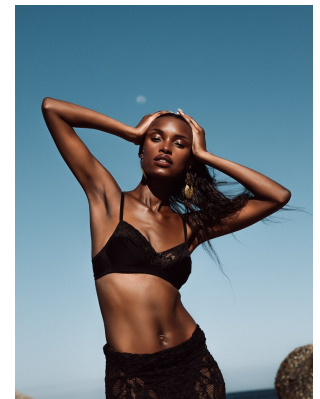

# BOSS MODELS

CAPE TOWN

## NONDI BEATTIE

Height: 175cm Bust: 80cm Waist: 65cm Hips: 96cm Shoe: 7 UK Hair: Dark Brown Eyes: Brown