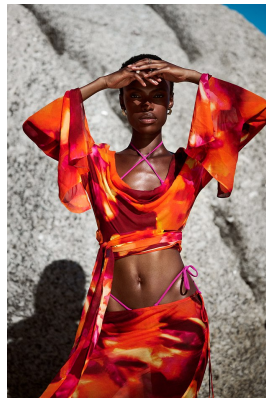

# BOSS MODELS

CAPE TOWN

## NONDI BEATTIE

Height: 175cm Bust: 80cm Waist: 65cm Hips: 96cm Shoe: 7 UK Hair: Dark Brown Eyes: Brown