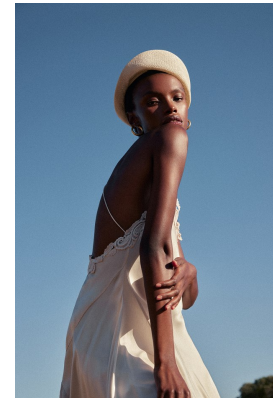

BOSS MODELS

CAPE TOWN

NONDI BEATTIE

Height: 175cm Bust: 80cm Waist: 64cm Hips: 96cm Shoe: 7 UK Hair: Dark Brown Eyes: Brown

BOSS MODELS

CAPE TOWN

NONDI BEATTIE

Height: 175cm Bust: 80cm Waist: 64cm Hips: 96cm Shoe: 7 UK Hair: Dark Brown Eyes: Brown

BOSS MODELS

CAPE TOWN

NONDI BEATTIE

Height: 175cm Bust: 80cm Waist: 64cm Hips: 96cm Shoe: 7 UK Hair: Dark Brown Eyes: Brown

BOSS MODELS

CAPE TOWN

Image: Nondi Beattie represented by Boss Models Cape Town

Image: Nondi Beattie represented by Boss Models Cape Town

NONDI BEATTIE

Height: 175cm Bust: 80cm Waist: 64cm Hips: 96cm Shoe: 7 UK Hair: Dark Brown Eyes: Brown