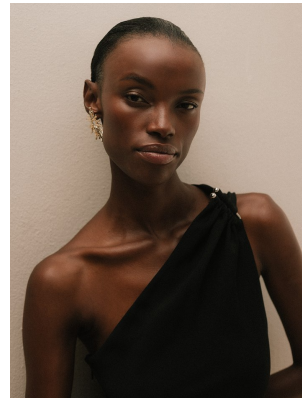

BOSS MODELS

CAPE TOWN

NONDI BEATTIE

Height: 175cm Bust: 80cm Waist: 64cm Hips: 96cm Shoe: 7 UK Hair: Dark Brown Eyes: Brown

BOSS MODELS

CAPE TOWN

NONDI BEATTIE

Height: 175cm Bust: 80cm Waist: 64cm Hips: 96cm Shoe: 7 UK Hair: Dark Brown Eyes: Brown

BOSS MODELS

CAPE TOWN

NONDI BEATTIE

Height: 175cm Bust: 80cm Waist: 64cm Hips: 96cm Shoe: 7 UK Hair: Dark Brown Eyes: Brown

BOSS MODELS

CAPE TOWN

Image: Nondi Beattie represented by Boss Models Cape Town

Image: Nondi Beattie represented by Boss Models Cape Town

NONDI BEATTIE

Height: 175cm Bust: 80cm Waist: 64cm Hips: 96cm Shoe: 7 UK Hair: Dark Brown Eyes: Brown