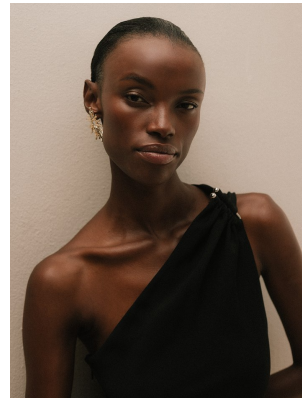

# BOSS MODELS

CAPE TOWN

## NONDI BEATTIE

Height: 175cm Bust: 80cm Waist: 65cm Hips: 96cm Shoe: 7 UK Hair: Dark Brown Eyes: Brown