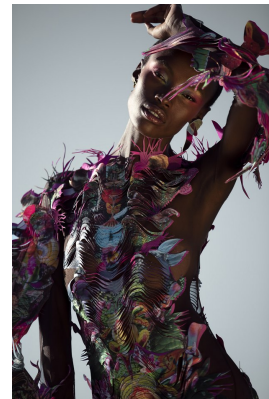

BOSS MODELS

CAPE TOWN

NONDI BEATTIE

Height: 175cm Bust: 80cm Waist: 65cm Hips: 96cm Shoe: 7 UK Hair: Dark Brown Eyes: Brown