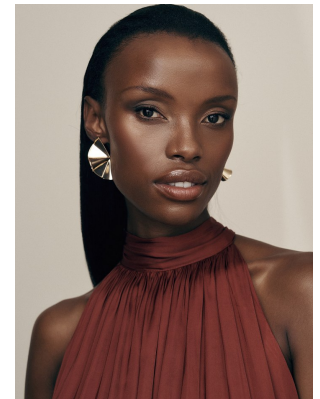

# BOSS MODELS

CAPE TOWN

## NONDI BEATTIE

Height: 175cm Bust: 80cm Waist: 65cm Hips: 96cm Shoe: 7 UK Hair: Dark Brown Eyes: Brown