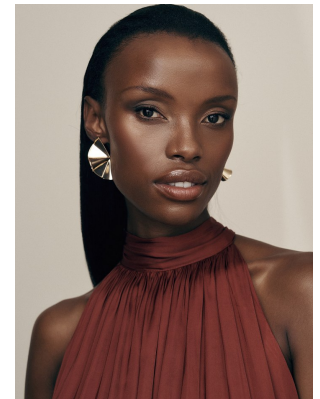

BOSS MODELS

CAPE TOWN

NONDI BEATTIE

Height: 175cm Bust: 80cm Waist: 64cm Hips: 96cm Shoe: 7 UK Hair: Dark Brown Eyes: Brown

BOSS MODELS

CAPE TOWN

NONDI BEATTIE

Height: 175cm Bust: 80cm Waist: 64cm Hips: 96cm Shoe: 7 UK Hair: Dark Brown Eyes: Brown

BOSS MODELS

CAPE TOWN

NONDI BEATTIE

Height: 175cm Bust: 80cm Waist: 64cm Hips: 96cm Shoe: 7 UK Hair: Dark Brown Eyes: Brown

BOSS MODELS

CAPE TOWN

Image: Nondi Beattie represented by Boss Models Cape Town

Image: Nondi Beattie represented by Boss Models Cape Town