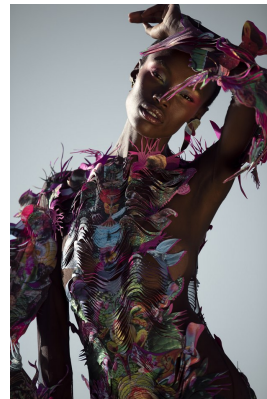

BOSS MODELS

CAPE TOWN

NONDI BEATTIE

Height: 175cm Bust: 80cm Waist: 64cm Hips: 96cm Shoe: 7 UK Hair: Dark Brown Eyes: Brown

BOSS MODELS

CAPE TOWN

NONDI BEATTIE

Height: 175cm Bust: 80cm Waist: 64cm Hips: 96cm Shoe: 7 UK Hair: Dark Brown Eyes: Brown

BOSS MODELS

CAPE TOWN

NONDI BEATTIE

Height: 175cm Bust: 80cm Waist: 64cm Hips: 96cm Shoe: 7 UK Hair: Dark Brown Eyes: Brown

BOSS MODELS

CAPE TOWN

Image: Nondi Beattie represented by Boss Models Cape Town

Image: Nondi Beattie represented by Boss Models Cape Town

NONDI BEATTIE

Height: 175cm Bust: 80cm Waist: 64cm Hips: 96cm Shoe: 7 UK Hair: Dark Brown Eyes: Brown