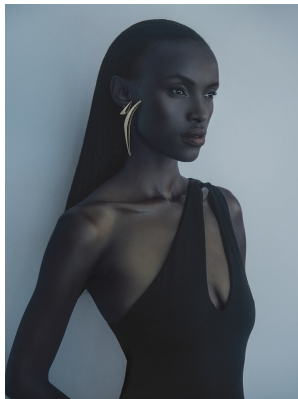

BOSS MODELS

CAPE TOWN

NONDI BEATTIE

Height: 175cm Bust: 80cm Waist: 64cm Hips: 96cm Shoe: 7 UK Hair: Dark Brown Eyes: Brown

BOSS MODELS

CAPE TOWN

NONDI BEATTIE

Height: 175cm Bust: 80cm Waist: 64cm Hips: 96cm Shoe: 7 UK Hair: Dark Brown Eyes: Brown

BOSS MODELS

CAPE TOWN

NONDI BEATTIE

Height: 175cm Bust: 80cm Waist: 64cm Hips: 96cm Shoe: 7 UK Hair: Dark Brown Eyes: Brown

BOSS MODELS

CAPE TOWN

Image: Nondi Beattie represented by Boss Models Cape Town

Image: Nondi Beattie represented by Boss Models Cape Town

NONDI BEATTIE

Height: 175cm Bust: 80cm Waist: 64cm Hips: 96cm Shoe: 7 UK Hair: Dark Brown Eyes: Brown