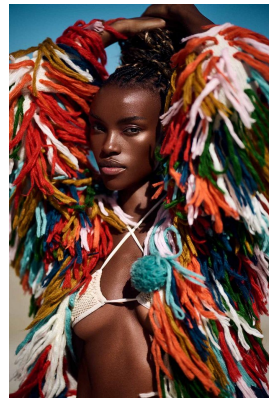

# BOSS MODELS

CAPE TOWN

## NONDI BEATTIE

Height: 175cm Bust: 80cm Waist: 65cm Hips: 96cm Shoe: 7 UK Hair: Dark Brown Eyes: Brown