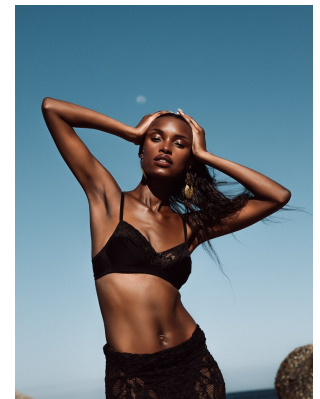

BOSS MODELS

CAPE TOWN

NONDI BEATTIE

Height: 175cm Bust: 80cm Waist: 64cm Hips: 96cm Shoe: 7 UK Hair: Dark Brown Eyes: Brown

BOSS MODELS

CAPE TOWN

NONDI BEATTIE

Height: 175cm Bust: 80cm Waist: 64cm Hips: 96cm Shoe: 7 UK Hair: Dark Brown Eyes: Brown

BOSS MODELS

CAPE TOWN

NONDI BEATTIE

Height: 175cm Bust: 80cm Waist: 64cm Hips: 96cm Shoe: 7 UK Hair: Dark Brown Eyes: Brown

BOSS MODELS

CAPE TOWN

Image: Nondi Beattie represented by Boss Models Cape Town

Image: Nondi Beattie represented by Boss Models Cape Town

NONDI BEATTIE

Height: 175cm Bust: 80cm Waist: 64cm Hips: 96cm Shoe: 7 UK Hair: Dark Brown Eyes: Brown