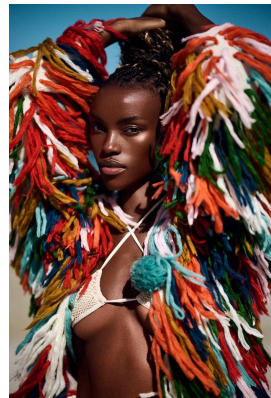

BOSS MODELS

CAPE TOWN

NONDI BEATTIE

Height: 175cm Bust: 80cm Waist: 64cm Hips: 96cm Shoe: 7 UK Hair: Dark Brown Eyes: Brown

BOSS MODELS

CAPE TOWN

NONDI BEATTIE

Height: 175cm Bust: 80cm Waist: 64cm Hips: 96cm Shoe: 7 UK Hair: Dark Brown Eyes: Brown

BOSS MODELS

CAPE TOWN

NONDI BEATTIE

Height: 175cm Bust: 80cm Waist: 64cm Hips: 96cm Shoe: 7 UK Hair: Dark Brown Eyes: Brown

BOSS MODELS

CAPE TOWN

Image: Nondi Beattie represented by Boss Models Cape Town

Image: Nondi Beattie represented by Boss Models Cape Town