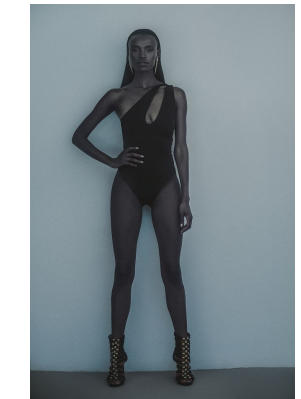

BOSS MODELS

CAPE TOWN

NONDI BEATTIE

Height: 175cm Bust: 80cm Waist: 64cm Hips: 96cm Shoe: 7 UK Hair: Dark Brown Eyes: Brown

BOSS MODELS

CAPE TOWN

NONDI BEATTIE

Height: 175cm Bust: 80cm Waist: 64cm Hips: 96cm Shoe: 7 UK Hair: Dark Brown Eyes: Brown

BOSS MODELS

CAPE TOWN

NONDI BEATTIE

Height: 175cm Bust: 80cm Waist: 64cm Hips: 96cm Shoe: 7 UK Hair: Dark Brown Eyes: Brown

BOSS MODELS

CAPE TOWN

Image: Nondi Beattie represented by Boss Models Cape Town

Image: Nondi Beattie represented by Boss Models Cape Town

NONDI BEATTIE

Height: 175cm Bust: 80cm Waist: 64cm Hips: 96cm Shoe: 7 UK Hair: Dark Brown Eyes: Brown