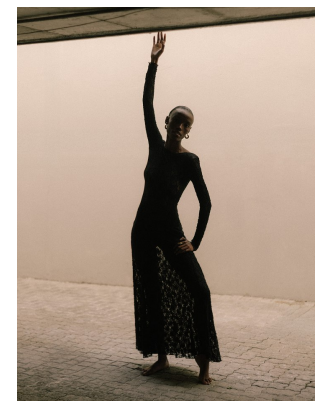

BOSS MODELS

CAPE TOWN

NONDI BEATTIE

Height: 175cm Bust: 80cm Waist: 65cm Hips: 96cm Shoe: 7 UK Hair: Dark Brown Eyes: Brown