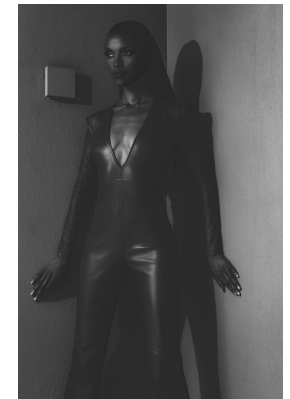

BOSS MODELS

CAPE TOWN

NONDI BEATTIE

Height: 175cm Bust: 80cm Waist: 64cm Hips: 96cm Shoe: 7 UK Hair: Dark Brown Eyes: Brown

BOSS MODELS

CAPE TOWN

NONDI BEATTIE

Height: 175cm Bust: 80cm Waist: 64cm Hips: 96cm Shoe: 7 UK Hair: Dark Brown Eyes: Brown

BOSS MODELS

CAPE TOWN

NONDI BEATTIE

Height: 175cm Bust: 80cm Waist: 64cm Hips: 96cm Shoe: 7 UK Hair: Dark Brown Eyes: Brown

BOSS MODELS

CAPE TOWN

Image: Nondi Beattie represented by Boss Models Cape Town

Image: Nondi Beattie represented by Boss Models Cape Town

NONDI BEATTIE

Height: 175cm Bust: 80cm Waist: 64cm Hips: 96cm Shoe: 7 UK Hair: Dark Brown Eyes: Brown