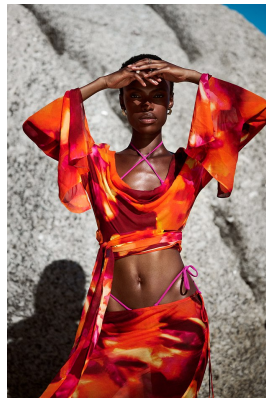

BOSS MODELS

CAPE TOWN

NONDI BEATTIE

Height: 175cm Bust: 80cm Waist: 64cm Hips: 96cm Shoe: 7 UK Hair: Dark Brown Eyes: Brown

BOSS MODELS

CAPE TOWN

NONDI BEATTIE

Height: 175cm Bust: 80cm Waist: 64cm Hips: 96cm Shoe: 7 UK Hair: Dark Brown Eyes: Brown

BOSS MODELS

CAPE TOWN

NONDI BEATTIE

Height: 175cm Bust: 80cm Waist: 64cm Hips: 96cm Shoe: 7 UK Hair: Dark Brown Eyes: Brown

BOSS MODELS

CAPE TOWN

Image: Nondi Beattie represented by Boss Models Cape Town

Image: Nondi Beattie represented by Boss Models Cape Town

NONDI BEATTIE

Height: 175cm Bust: 80cm Waist: 64cm Hips: 96cm Shoe: 7 UK Hair: Dark Brown Eyes: Brown