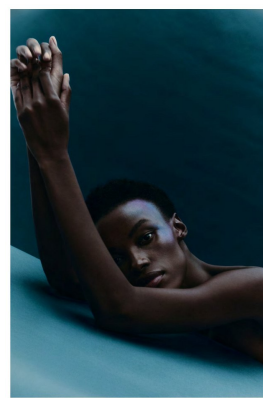

# BOSS MODELS

CAPE TOWN

## NONDI BEATTIE

Height: 175cm Bust: 80cm Waist: 65cm Hips: 96cm Shoe: 7 UK Hair: Dark Brown Eyes: Brown