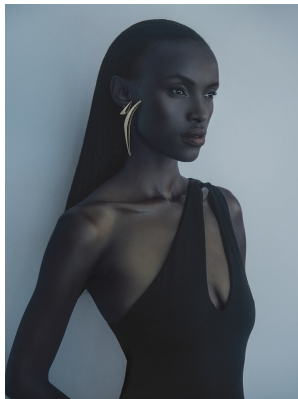

# BOSS MODELS

CAPE TOWN

## NONDI BEATTIE

Height: 175cm Bust: 80cm Waist: 65cm Hips: 96cm Shoe: 7 UK Hair: Dark Brown Eyes: Brown