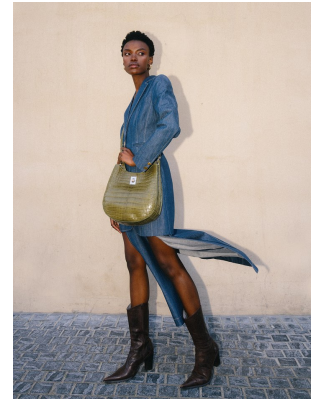

BOSS MODELS

CAPE TOWN

NONDI BEATTIE

Height: 175cm Bust: 80cm Waist: 65cm Hips: 96cm Shoe: 7 UK Hair: Dark Brown Eyes: Brown