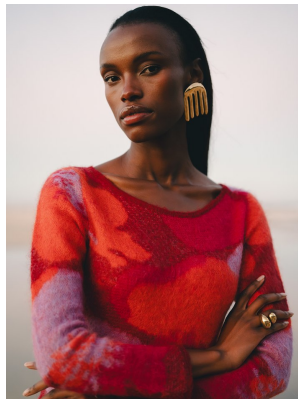

BOSS MODELS

CAPE TOWN

NONDI BEATTIE

Height: 175cm Bust: 80cm Waist: 64cm Hips: 96cm Shoe: 7 UK Hair: Dark Brown Eyes: Brown

BOSS MODELS

CAPE TOWN

NONDI BEATTIE

Height: 175cm Bust: 80cm Waist: 64cm Hips: 96cm Shoe: 7 UK Hair: Dark Brown Eyes: Brown

BOSS MODELS

CAPE TOWN

NONDI BEATTIE

Height: 175cm Bust: 80cm Waist: 64cm Hips: 96cm Shoe: 7 UK Hair: Dark Brown Eyes: Brown

BOSS MODELS

CAPE TOWN

Image: Nondi Beattie represented by Boss Models Cape Town

Image: Nondi Beattie represented by Boss Models Cape Town

NONDI BEATTIE

Height: 175cm Bust: 80cm Waist: 64cm Hips: 96cm Shoe: 7 UK Hair: Dark Brown Eyes: Brown