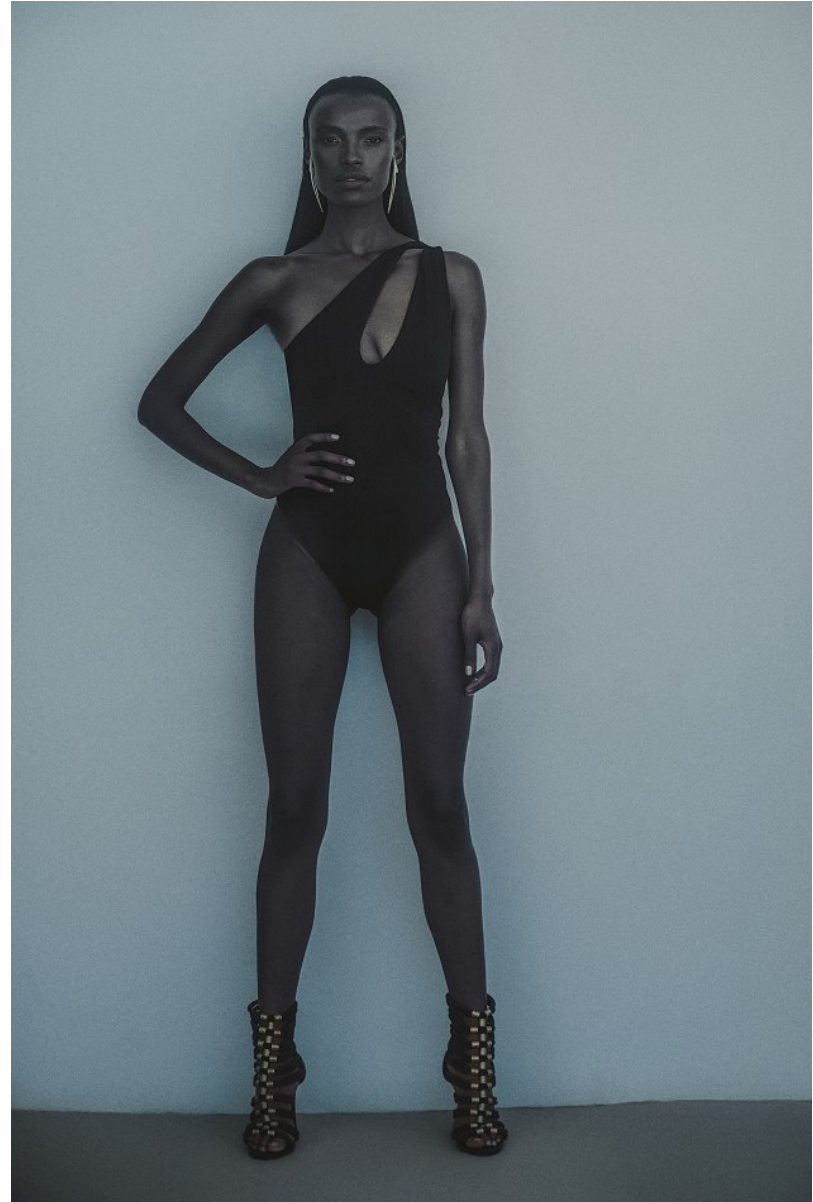

BOSS MODELS

CAPE TOWN

NONDI BEATTIE

Height: 175cm Bust: 80cm Waist: 64cm Hips: 96cm Shoe: 7 UK Hair: Dark Brown Eyes: Brown

BOSS MODELS

CAPE TOWN

NONDI BEATTIE

Height: 175cm Bust: 80cm Waist: 64cm Hips: 96cm Shoe: 7 UK Hair: Dark Brown Eyes: Brown