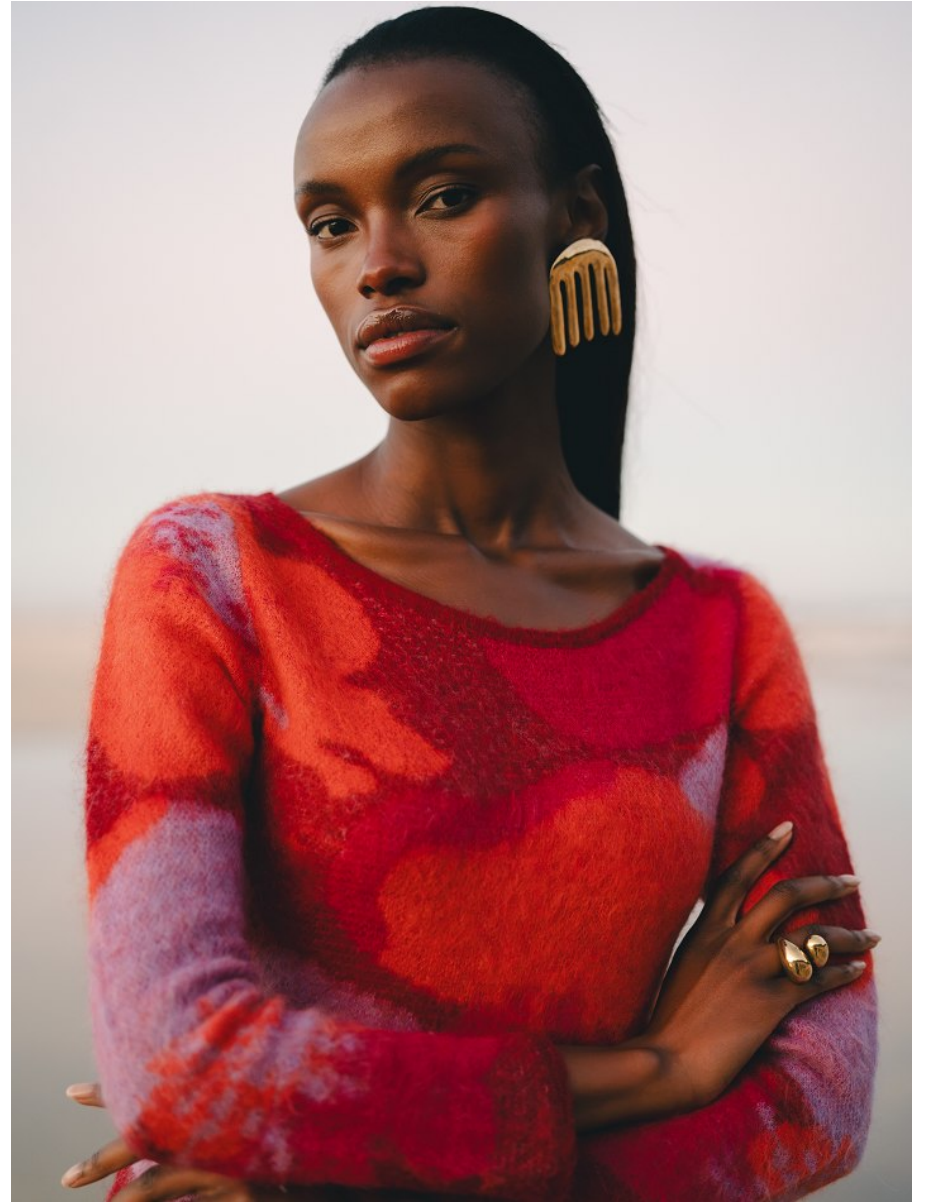

BOSS MODELS

CAPE TOWN

Height: 175cm Bust: 80cm Waist: 65cm Hips: 96cm Shoe: 7 UK Hair: Dark Brown Eyes: Brown