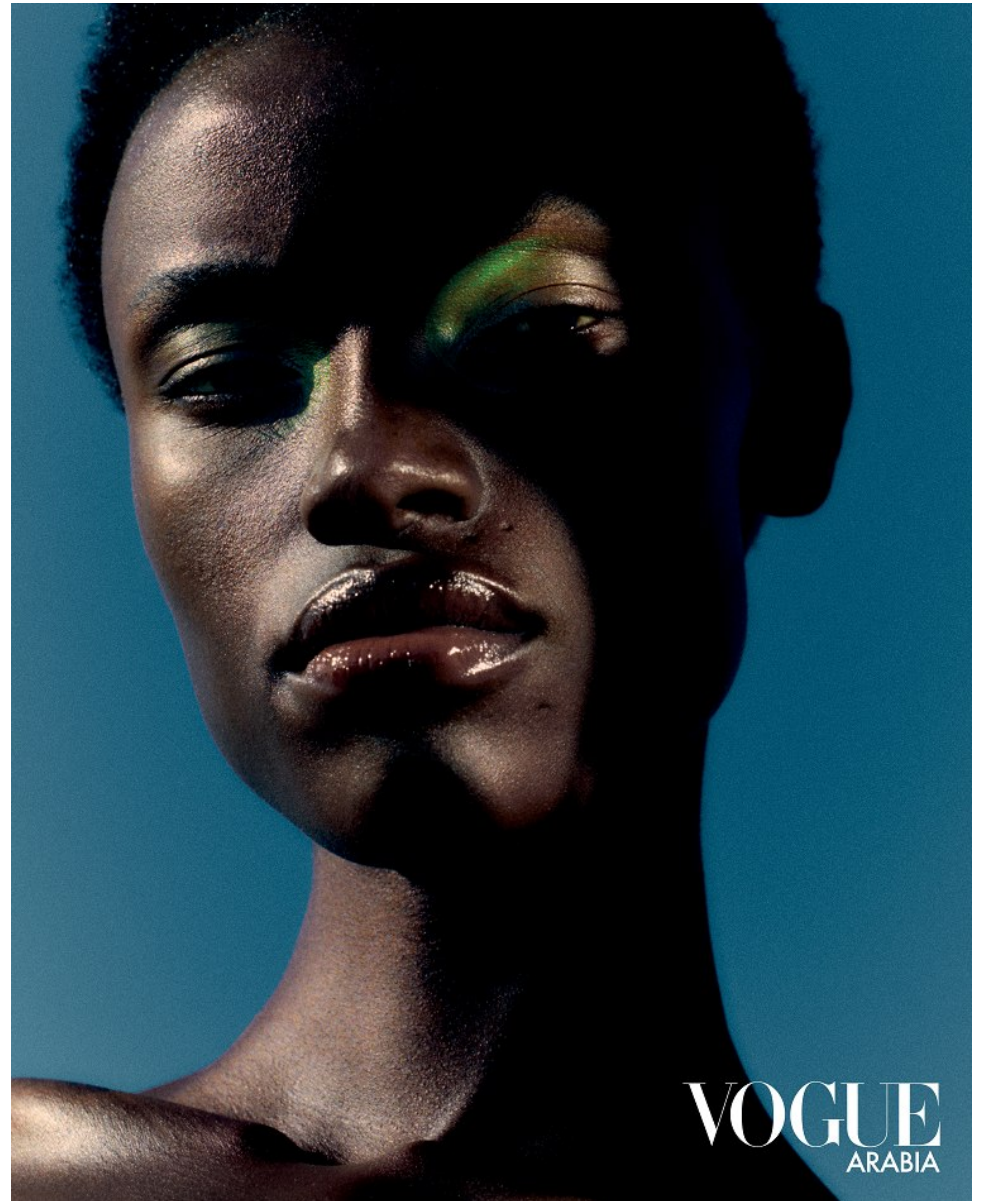

NONDI BEATTIE

BOSS MODELS

CAPE TOWN

Height: 175cm Bust: 80cm Waist: 65cm Hips: 96cm Shoe: 7 UK Hair: Dark Brown Eyes: Brown