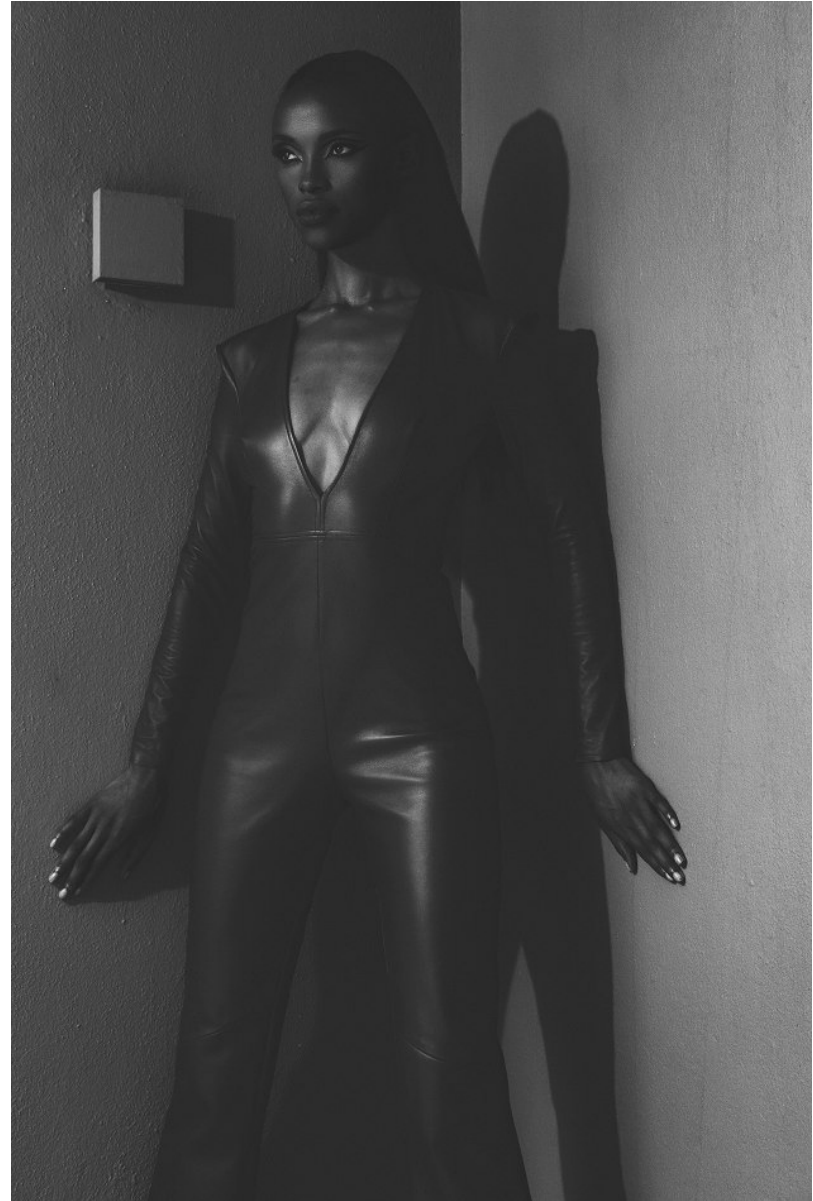

BOSS MODELS

CAPE TOWN

NONDI BEATTIE

Height: 175cm Bust: 80cm Waist: 64cm Hips: 96cm Shoe: 7 UK Hair: Dark Brown Eyes: Brown