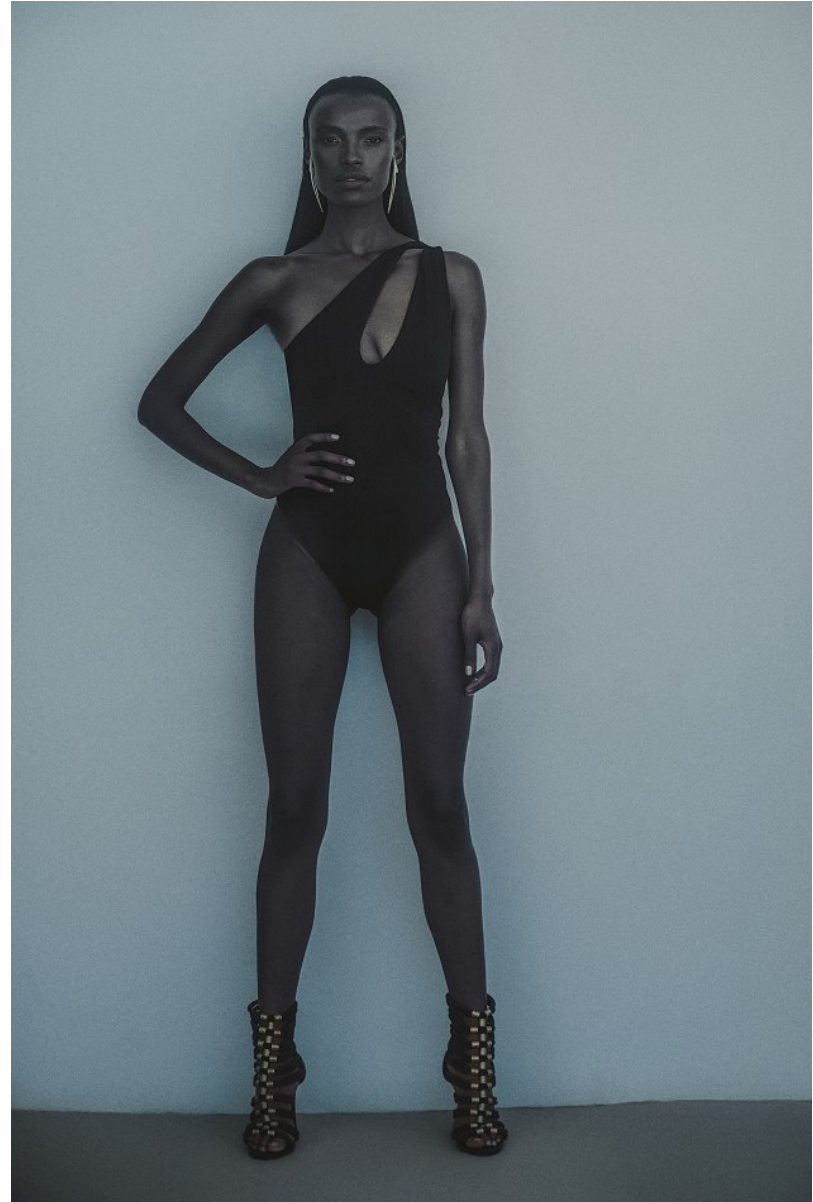

BOSS MODELS

CAPE TOWN

NONDI BEATTIE

Height: 175cm Bust: 80cm Waist: 65cm Hips: 96cm Shoe: 7 UK Hair: Dark Brown Eyes: Brown

BOSS MODELS

CAPE TOWN

NONDI BEATTIE

Height: 175cm Bust: 80cm Waist: 65cm Hips: 96cm Shoe: 7 UK Hair: Dark Brown Eyes: Brown