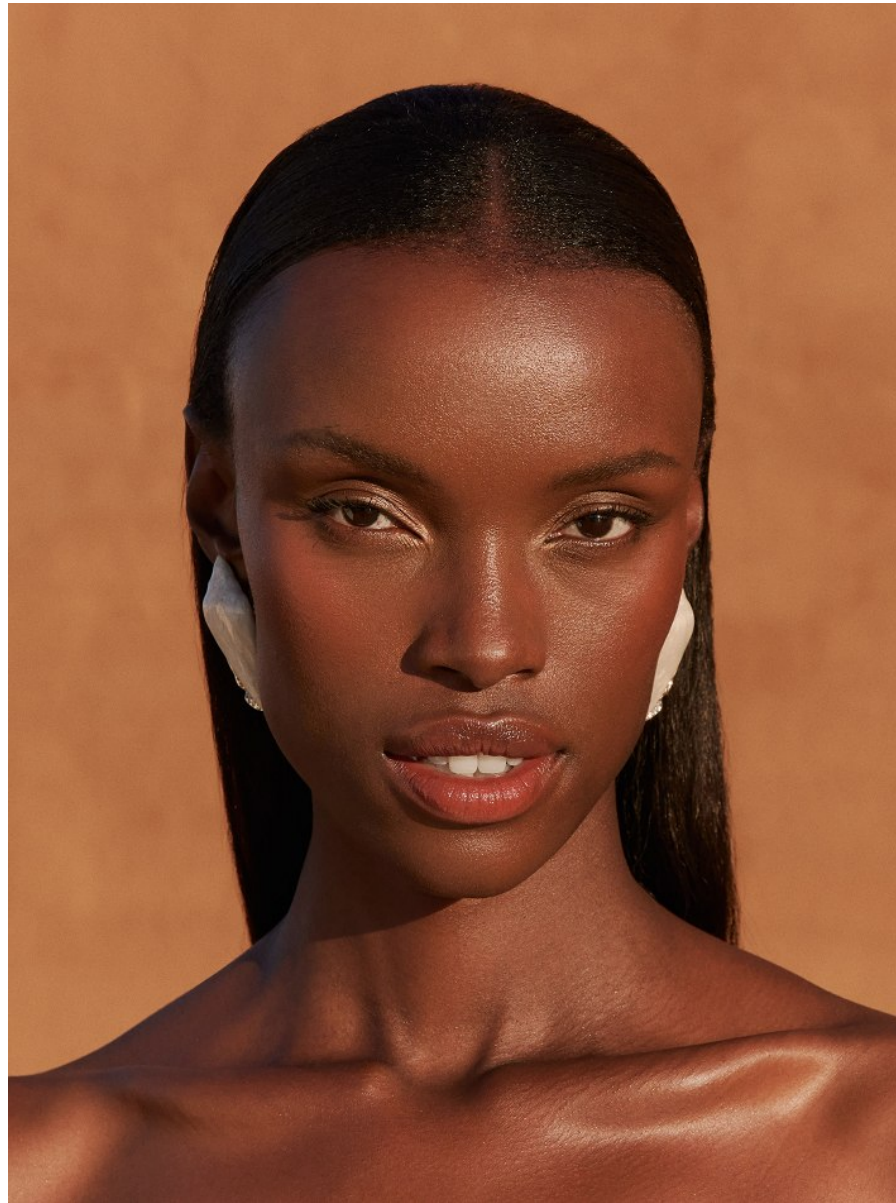

BOSS MODELS

CAPE TOWN

NONDI BEATTIE

Height: 175cm Bust: 80cm Waist: 64cm Hips: 96cm Shoe: 7 UK Hair: Dark Brown Eyes: Brown

BOSS MODELS

CAPE TOWN

NONDI BEATTIE

Height: 175cm Bust: 80cm Waist: 64cm Hips: 96cm Shoe: 7 UK Hair: Dark Brown Eyes: Brown