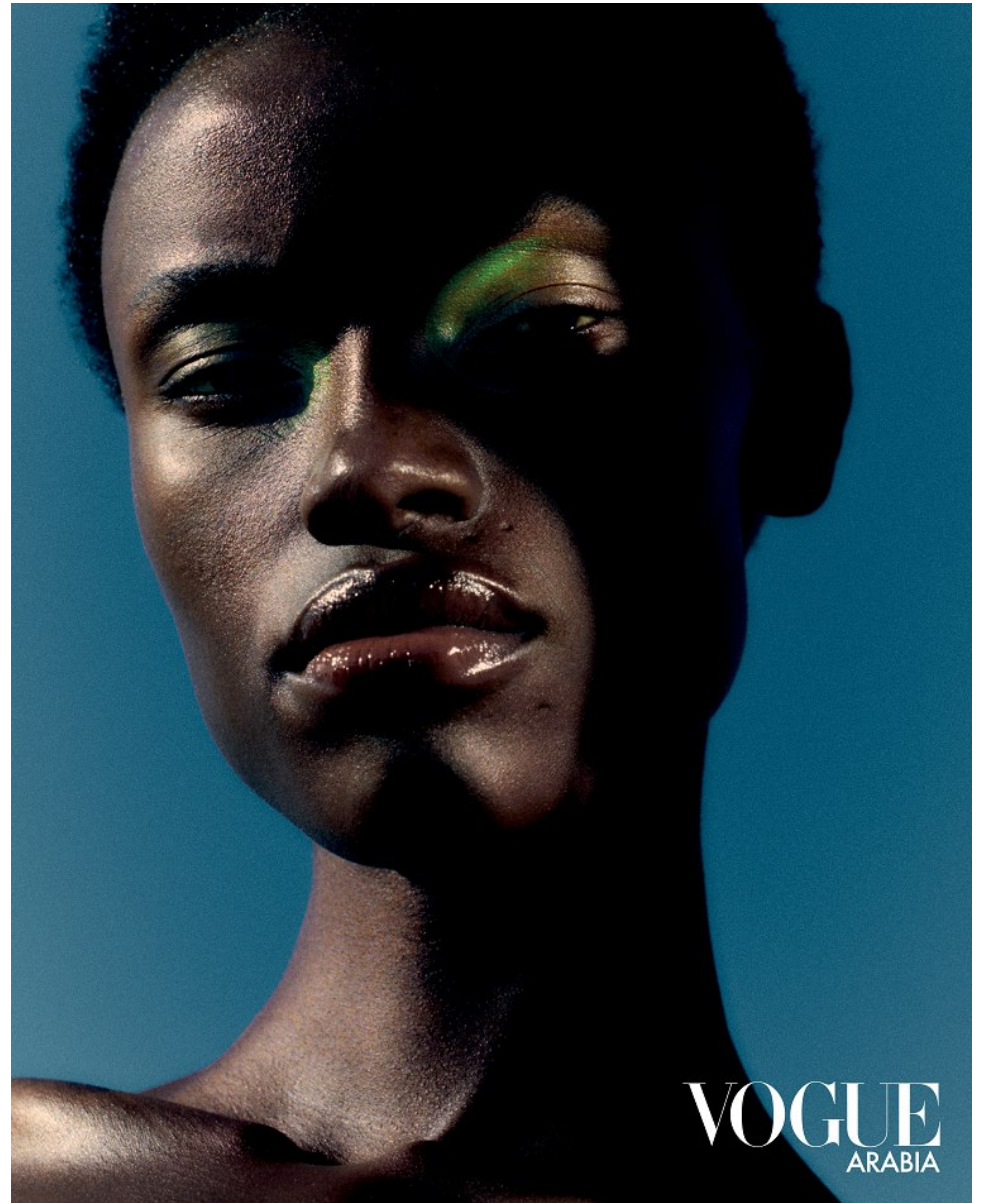

NONDI BEATTIE

BOSS MODELS

CAPE TOWN

Height: 175cm Bust: 80cm Waist: 64cm Hips: 96cm Shoe: 7 UK Hair: Dark Brown Eyes: Brown