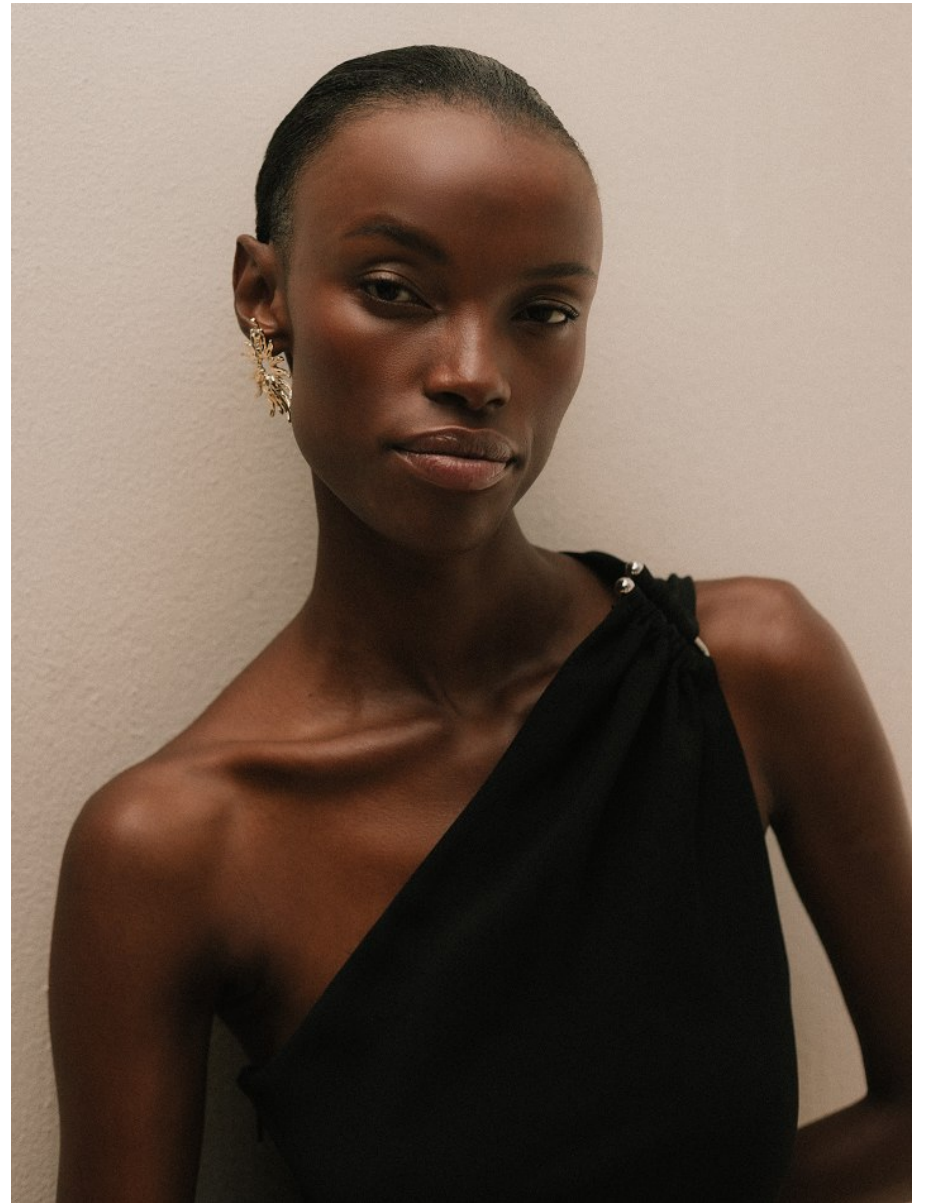

BOSS MODELS

CAPE TOWN

Height: 175cm Bust: 80cm Waist: 65cm Hips: 96cm Shoe: 7 UK Hair: Dark Brown Eyes: Brown