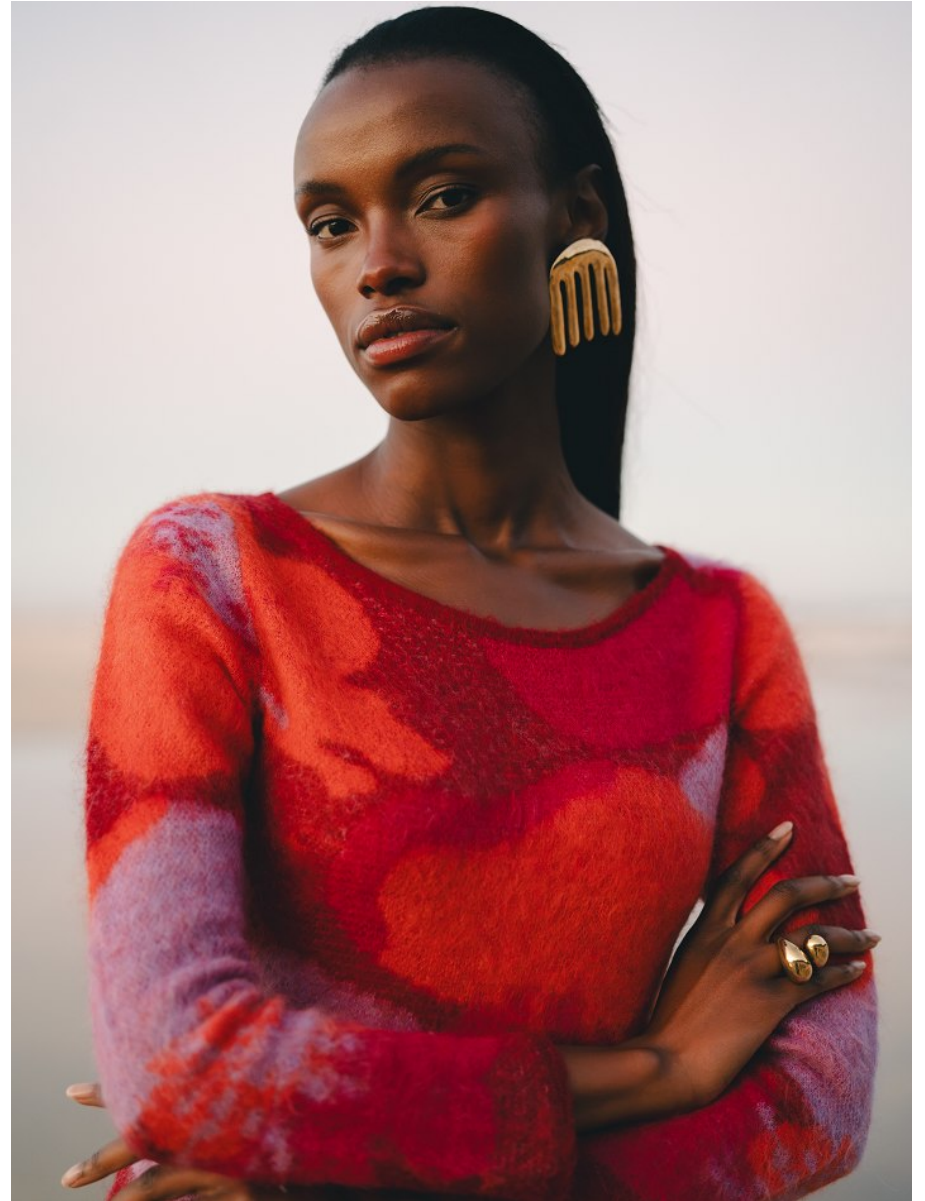

BOSS MODELS

CAPE TOWN

Height: 175cm Bust: 80cm Waist: 64cm Hips: 96cm Shoe: 7 UK Hair: Dark Brown Eyes: Brown