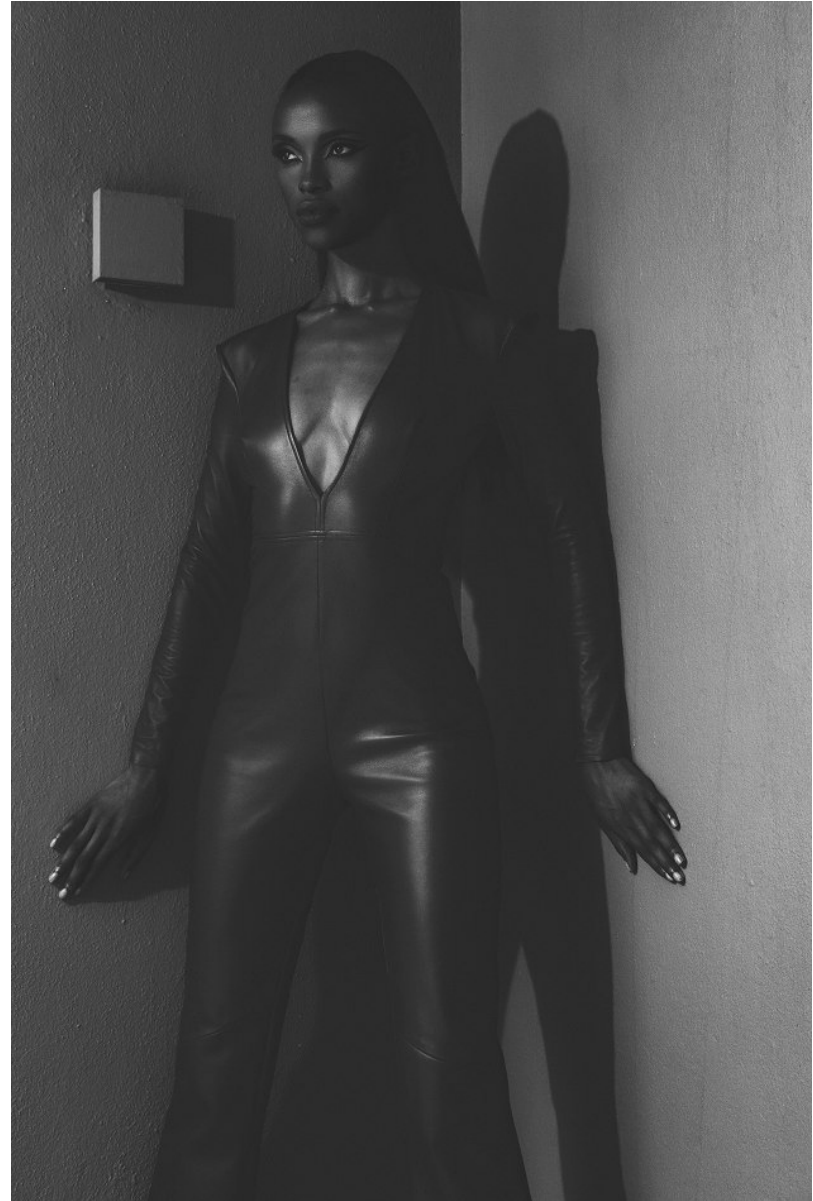

BOSS MODELS

CAPE TOWN

NONDI BEATTIE

Height: 175cm Bust: 80cm Waist: 65cm Hips: 96cm Shoe: 7 UK Hair: Dark Brown Eyes: Brown