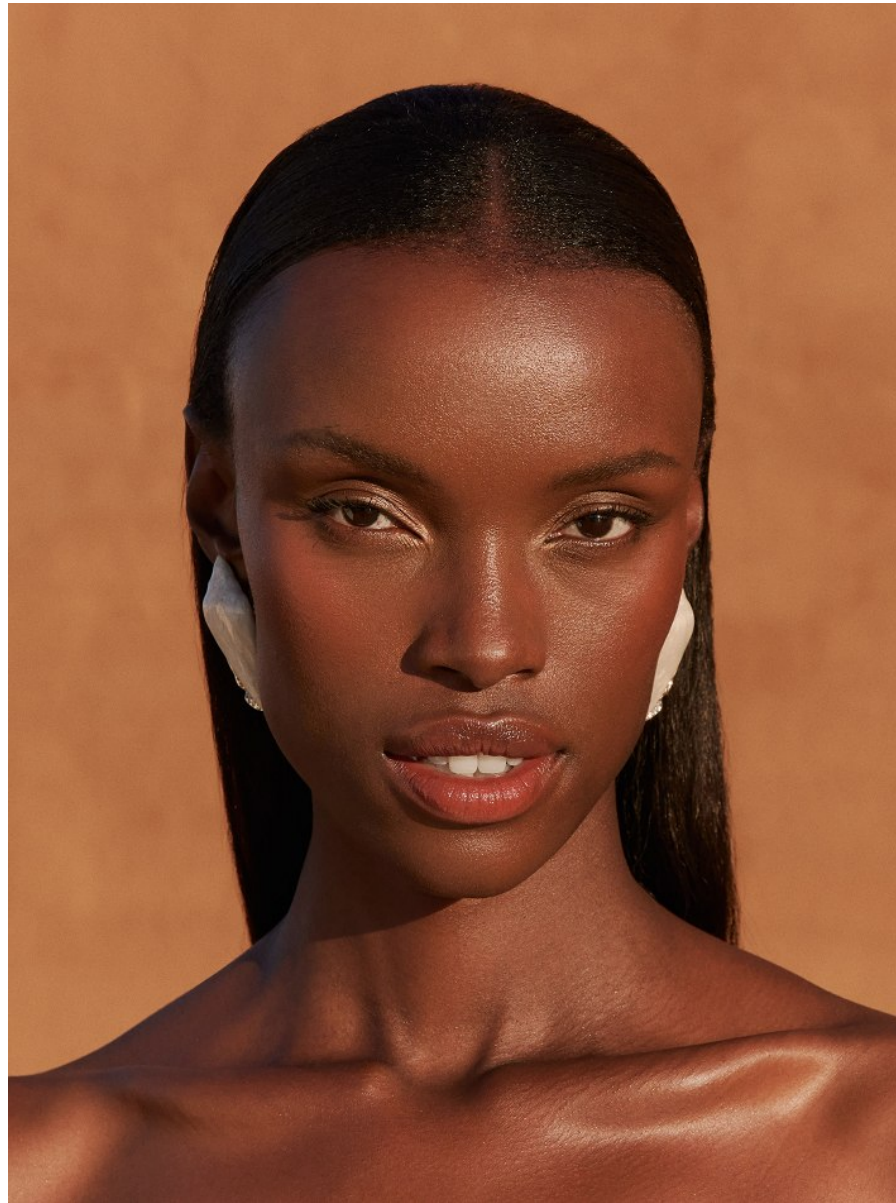

BOSS MODELS

CAPE TOWN

NONDI BEATTIE

Height: 175cm Bust: 80cm Waist: 65cm Hips: 96cm Shoe: 7 UK Hair: Dark Brown Eyes: Brown

BOSS MODELS

CAPE TOWN

NONDI BEATTIE

Height: 175cm Bust: 80cm Waist: 65cm Hips: 96cm Shoe: 7 UK Hair: Dark Brown Eyes: Brown