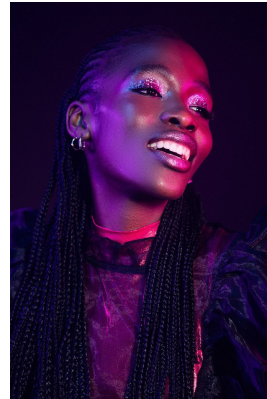

# BOSS MODELS

CAPE TOWN

ASANDA MGWABA

Height: 180cm Bust: 89cm Waist: 72cm Hips: 103cm Shoe: 8 UK Hair: Black Eyes: Brown

# BOSS MODELS

CAPE TOWN

## ASANDA MGWABA

Height: 180cm Bust: 89cm Waist: 72cm Hips: 103cm Shoe: 8 UK Hair: Black Eyes: Brown