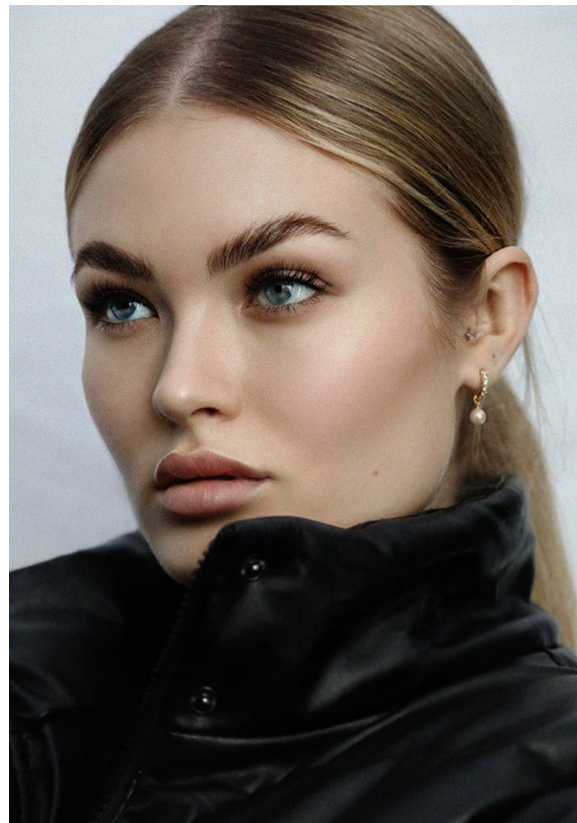

BOSS MODELS

CAPE TOWN

LARA JACK

Height: 179cm Bust: 105cm Waist: 84cm Hips: 111cm Shoe: 9 UK Hair: Blonde Eyes: Blue

BOSS MODELS

CAPE TOWN

LARA JACK

Height: 179cm Bust: 105cm Waist: 84cm Hips: 111cm Shoe: 9 UK Hair: Blonde Eyes: Blue