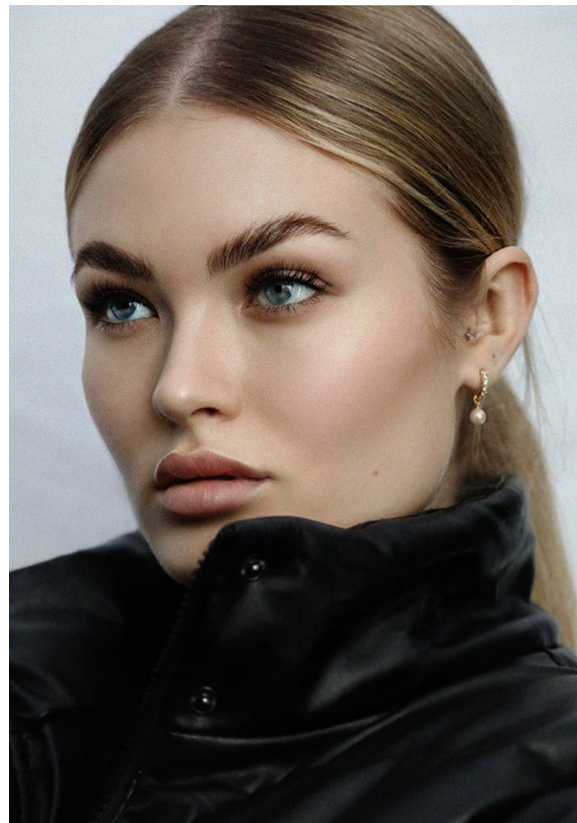

# BOSS MODELS

CAPE TOWN

LARA JACK

Height: 179cm Bust: 103cm Waist: 84cm Hips: 109cm Shoe: 9 UK Hair: Blonde Eyes: Blue

# BOSS MODELS

CAPE TOWN