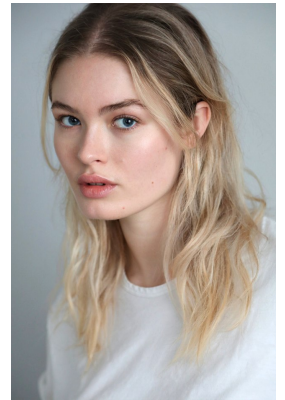

BOSS MODELS

CAPE TOWN

LARA JACK

Height: 179cm Bust: 103cm Waist: 84cm Hips: 109cm Shoe: 9 UK Hair: Blonde Eyes: Blue

BOSS MODELS

CAPE TOWN

LARA JACK

Height: 179cm Bust: 103cm Waist: 84cm Hips: 109cm Shoe: 9 UK Hair: Blonde Eyes: Blue