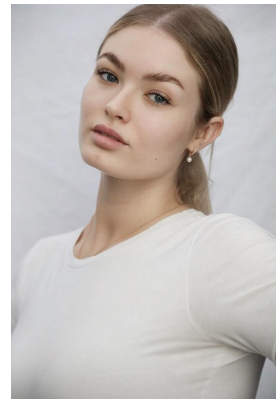

# BOSS MODELS

CAPE TOWN

## LARA JACK

Height: 179cm Bust: 105cm Waist: 84cm Hips: 111cm Shoe: 9 UK Hair: Blonde Eyes: Blue