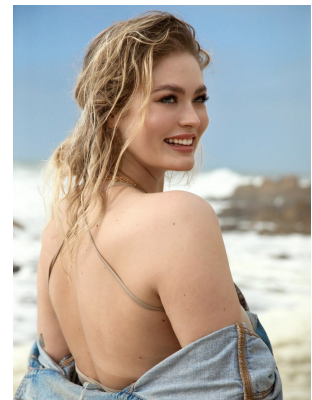

BOSS MODELS

CAPE TOWN

LARA JACK

Height: 179cm Bust: 103cm Waist: 84cm Hips: 109cm Shoe: 9 UK Hair: Blonde Eyes: Blue

BOSS MODELS

CAPE TOWN

LARA JACK

Height: 179cm Bust: 103cm Waist: 84cm Hips: 109cm Shoe: 9 UK Hair: Blonde Eyes: Blue