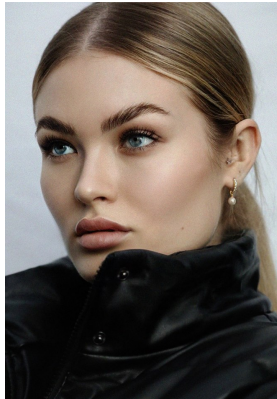

# BOSS MODELS

CAPE TOWN

## LARA JACK

Height: 179cm Bust: 105cm Waist: 84cm Hips: 111cm Shoe: 9 UK Hair: Blonde Eyes: Blue