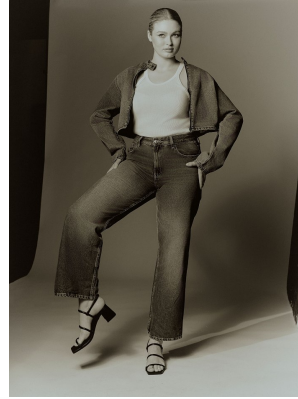

BOSS MODELS

CAPE TOWN

LARA JACK

Height: 179cm Bust: 103cm Waist: 84cm Hips: 109cm Shoe: 9 UK Hair: Blonde Eyes: Blue

BOSS MODELS

CAPE TOWN

LARA JACK

Height: 179cm Bust: 103cm Waist: 84cm Hips: 109cm Shoe: 9 UK Hair: Blonde Eyes: Blue