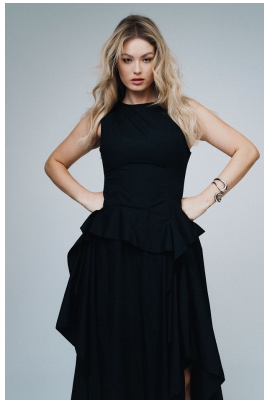

BOSS MODELS

CAPE TOWN

LARA JACK

Height: 179cm Bust: 103cm Waist: 84cm Hips: 109cm Shoe: 9 UK Hair: Blonde Eyes: Blue

BOSS MODELS

CAPE TOWN

LARA JACK

Height: 179cm Bust: 103cm Waist: 84cm Hips: 109cm Shoe: 9 UK Hair: Blonde Eyes: Blue