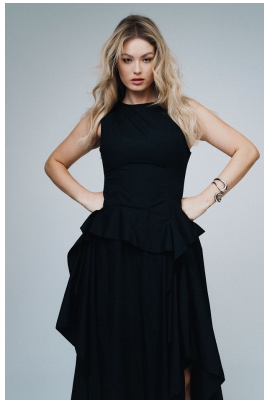

# BOSS MODELS

CAPE TOWN

## LARA JACK

Height: 179cm Bust: 105cm Waist: 84cm Hips: 111cm Shoe: 9 UK Hair: Blonde Eyes: Blue