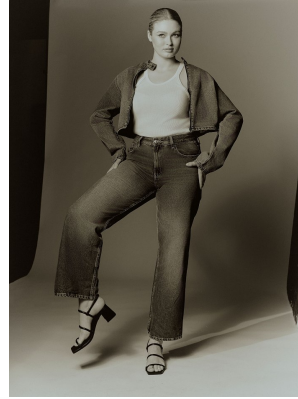

BOSS MODELS

CAPE TOWN

LARA JACK

Height: 179cm Bust: 105cm Waist: 84cm Hips: 111cm Shoe: 9 UK Hair: Blonde Eyes: Blue