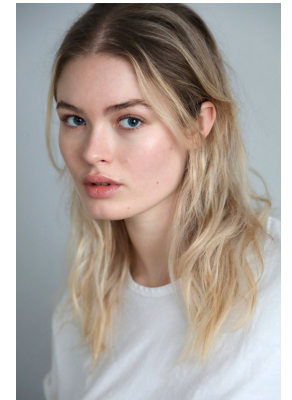

# BOSS MODELS

CAPE TOWN

## LARA JACK

Height: 179cm Bust: 105cm Waist: 84cm Hips: 111cm Shoe: 9 UK Hair: Blonde Eyes: Blue