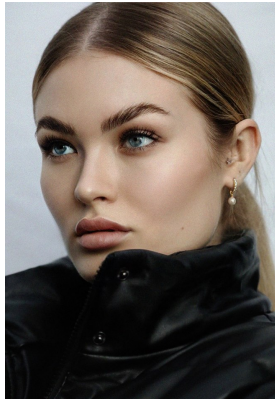

BOSS MODELS

CAPE TOWN

LARA JACK

Height: 179cm Bust: 103cm Waist: 84cm Hips: 109cm Shoe: 9 UK Hair: Blonde Eyes: Blue

BOSS MODELS

CAPE TOWN

LARA JACK

Height: 179cm Bust: 103cm Waist: 84cm Hips: 109cm Shoe: 9 UK Hair: Blonde Eyes: Blue