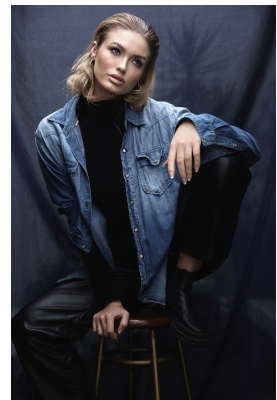

# BOSS MODELS

CAPE TOWN

## LARA JACK

Height: 179cm Bust: 105cm Waist: 84cm Hips: 111cm Shoe: 9 UK Hair: Blonde Eyes: Blue