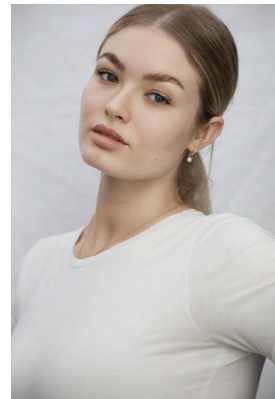

BOSS MODELS

CAPE TOWN

LARA JACK

Height: 179cm Bust: 103cm Waist: 84cm Hips: 109cm Shoe: 9 UK Hair: Blonde Eyes: Blue

BOSS MODELS

CAPE TOWN

LARA JACK

Height: 179cm Bust: 103cm Waist: 84cm Hips: 109cm Shoe: 9 UK Hair: Blonde Eyes: Blue