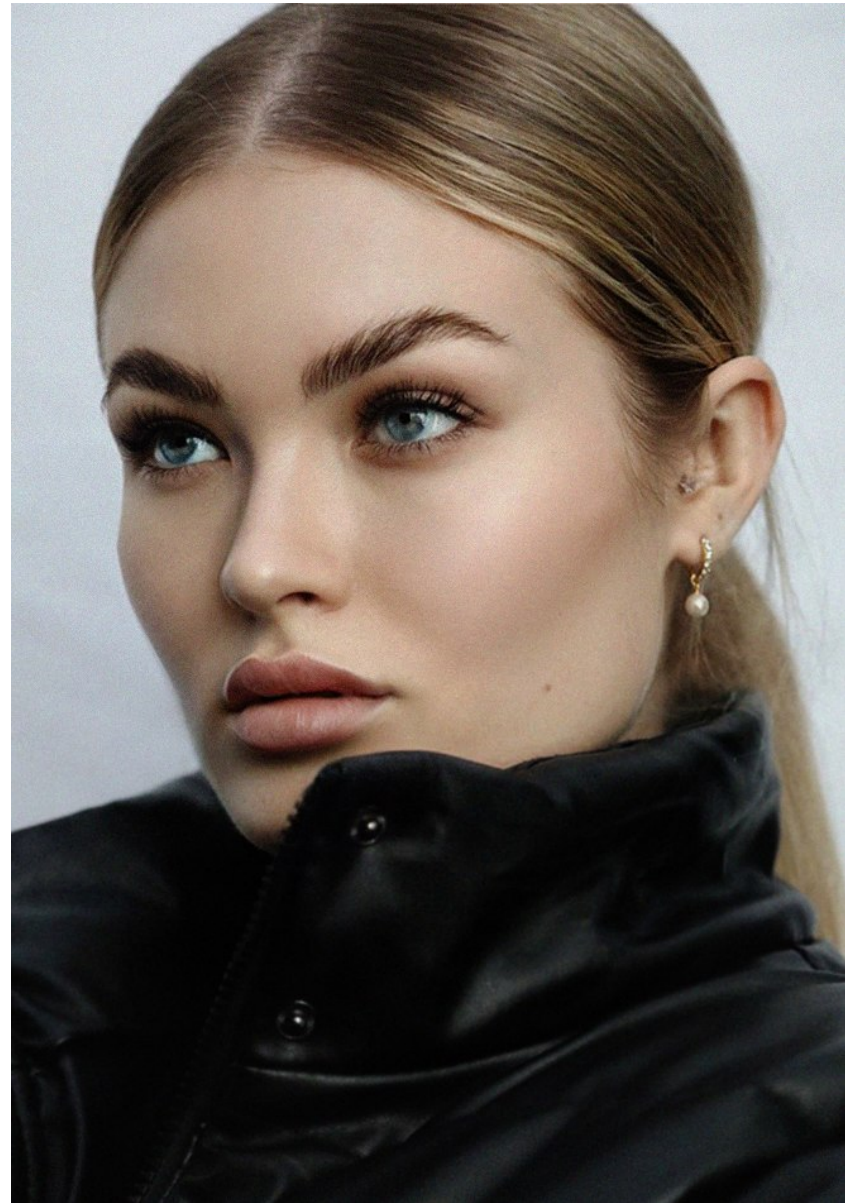

BOSS MODELS

CAPE TOWN

LARA JACK

Height: 179cm Bust: 105cm Waist: 84cm Hips: 111cm Shoe: 9 UK Hair: Blonde Eyes: Blue

BOSS MODELS

CAPE TOWN

LARA JACK

Height: 179cm Bust: 105cm Waist: 84cm Hips: 111cm Shoe: 9 UK Hair: Blonde Eyes: Blue