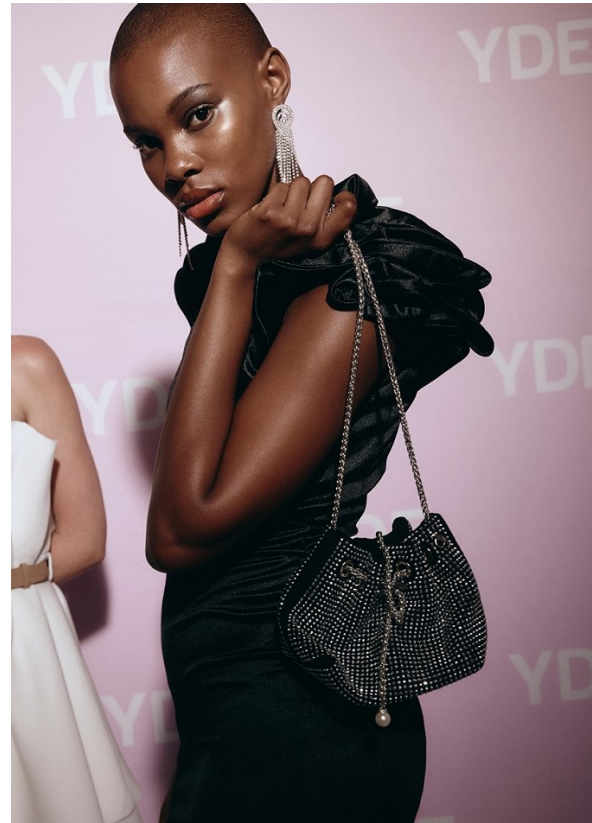

BOSS MODELS

CAPE TOWN

SINDISWA MASINGA

Height: 174cm Bust: 81cm Waist: 63cm Hips: 98cm Shoe: 6 UK Hair: Black Eyes: Brown