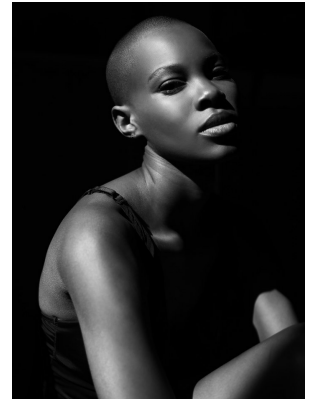

BOSS MODELS

CAPE TOWN

SINDISWA MASINGA

Height: 174cm Bust: 81cm Waist: 63cm Hips: 98cm Shoe: 6 UK Hair: Black Eyes: Brown

BOSS MODELS

CAPE TOWN

SINDISWA MASINGA

Height: 174cm Bust: 81cm Waist: 63cm Hips: 98cm Shoe: 6 UK Hair: Black Eyes: Brown