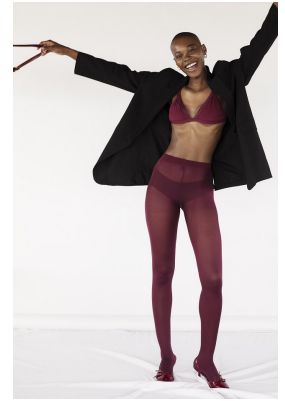

BOSS MODELS

CAPE TOWN

SINDISWA MASINGA

Height: 174cm Bust: 81cm Waist: 63cm Hips: 98cm Shoe: 6 UK Hair: Black Eyes: Brown

BOSS MODELS

CAPE TOWN

SINDISWA MASINGA

Height: 174cm Bust: 81cm Waist: 63cm Hips: 98cm Shoe: 6 UK Hair: Black Eyes: Brown