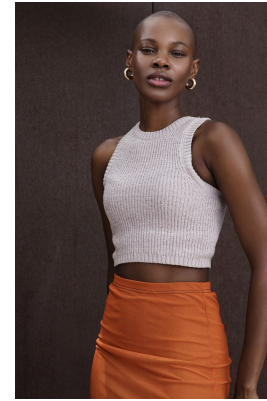

BOSS MODELS

CAPE TOWN

SINDISWA MASINGA

Height: 174cm Bust: 81cm Waist: 63cm Hips: 98cm Shoe: 6 UK Hair: Black Eyes: Brown

BOSS MODELS

CAPE TOWN

SINDISWA MASINGA

Height: 174cm Bust: 81cm Waist: 63cm Hips: 98cm Shoe: 6 UK Hair: Black Eyes: Brown