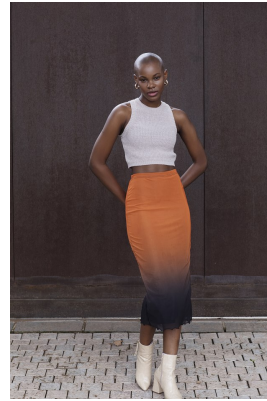

BOSS MODELS

CAPE TOWN

SINDISWA MASINGA

Height: 174cm Bust: 81cm Waist: 63cm Hips: 98cm Shoe: 6 UK Hair: Black Eyes: Brown

BOSS MODELS

CAPE TOWN

SINDISWA MASINGA

Height: 174cm Bust: 81cm Waist: 63cm Hips: 98cm Shoe: 6 UK Hair: Black Eyes: Brown