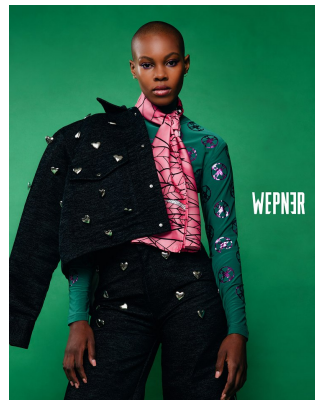

BOSS MODELS

CAPE TOWN

SINDISWA MASINGA

Height: 174cm Bust: 81cm Waist: 63cm Hips: 98cm Shoe: 6 UK Hair: Black Eyes: Brown

BOSS MODELS

CAPE TOWN

SINDISWA MASINGA

Height: 174cm Bust: 81cm Waist: 63cm Hips: 98cm Shoe: 6 UK Hair: Black Eyes: Brown