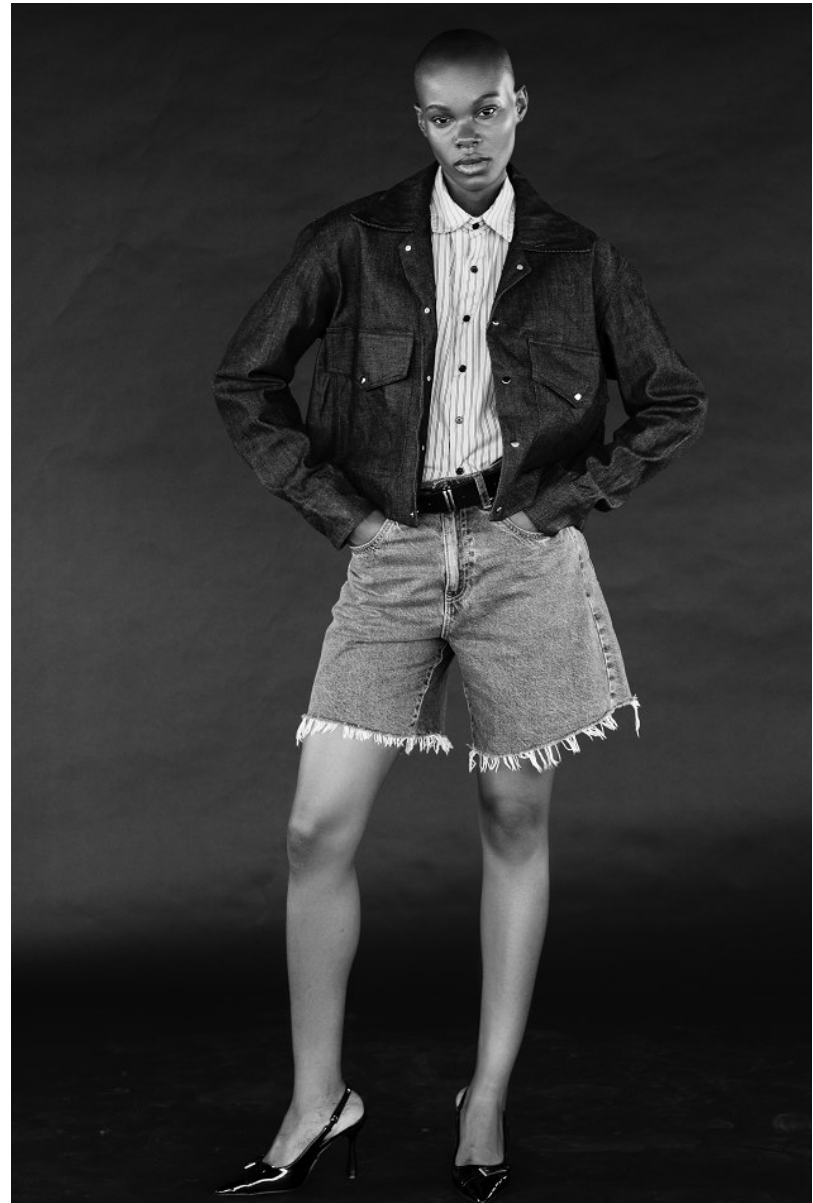

BOSS MODELS

CAPE TOWN

SINDISWA MASINGA

Height: 174cm Bust: 81cm Waist: 63cm Hips: 98cm Shoe: 6 UK Hair: Black Eyes: Brown