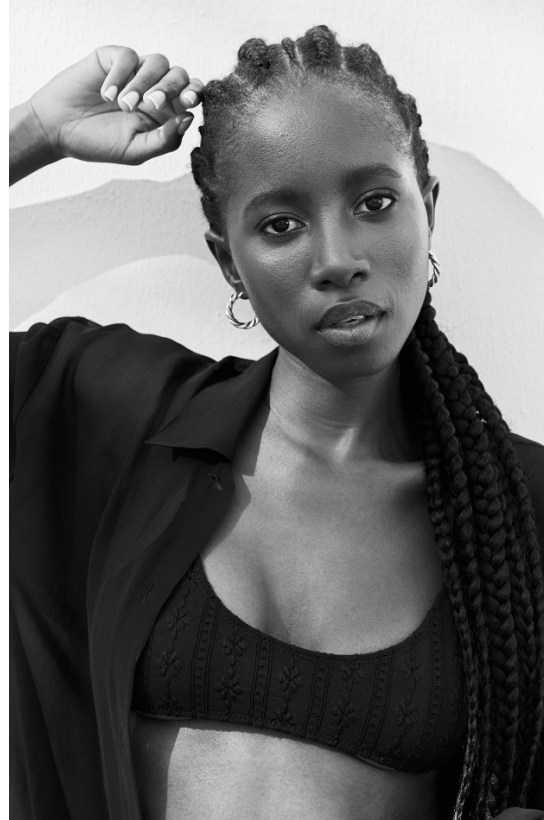

BOSS MODELS

CAPE TOWN

ZINTLE SIGILA

Height: 177cm Bust: 80cm Waist: 61cm Hips: 88cm Shoe: 6 UK Hair: Black Eyes: Dark Brown

BOSS MODELS

CAPE TOWN

ZINTLE SIGILA

Height: 177cm Bust: 80cm Waist: 61cm Hips: 88cm Shoe: 6 UK Hair: Black Eyes: Dark Brown

BOSS MODELS

CAPE TOWN

ZINTLE SIGILA

Height: 177cm Bust: 80cm Waist: 61cm Hips: 88cm Shoe: 6 UK Hair: Black Eyes: Dark Brown