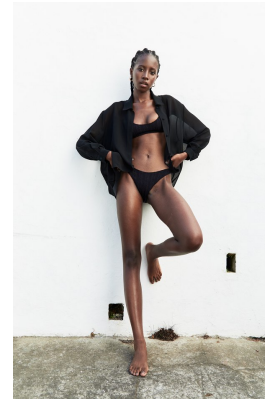

BOSS MODELS

CAPE TOWN

ZINTLE SIGILA

Height: 177cm Bust: 80cm Waist: 61cm Hips: 88cm Shoe: 6 UK Hair: Black Eyes: Dark Brown