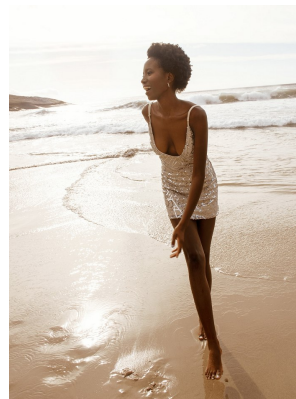

BOSS MODELS

CAPE TOWN

ZINTLE SIGILA

Height: 177cm Bust: 80cm Waist: 61cm Hips: 88cm Shoe: 6 UK Hair: Black Eyes: Dark Brown