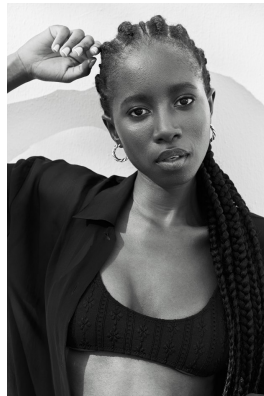

BOSS MODELS

CAPE TOWN

ZINTLE SIGILA

Height: 177cm Bust: 80cm Waist: 61cm Hips: 88cm Shoe: 6 UK Hair: Black Eyes: Dark Brown