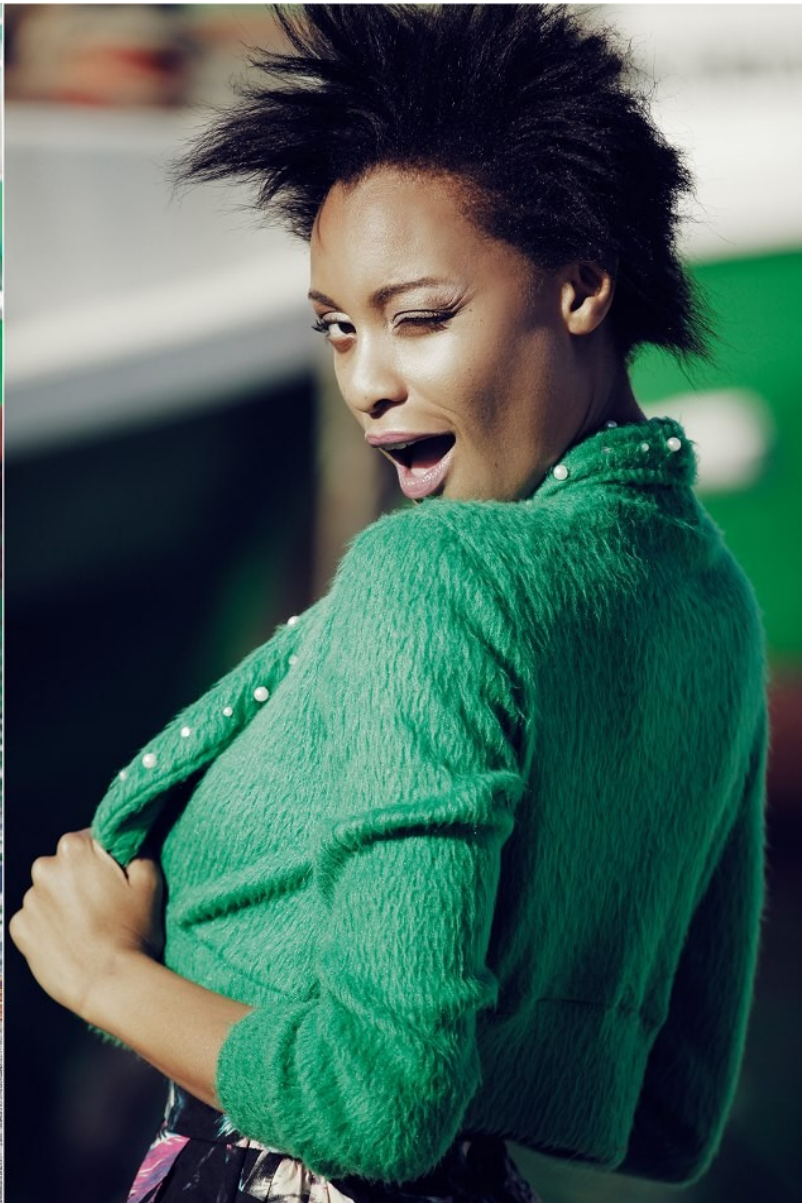

BOSS MODELS

CAPE TOWN

IMAAAN MAC QUENA

Height: 171cm Bust: 88cm Waist: 71cm Hips: 110cm Shoe: 5 UK Hair: Dark Brown Eyes: Brown