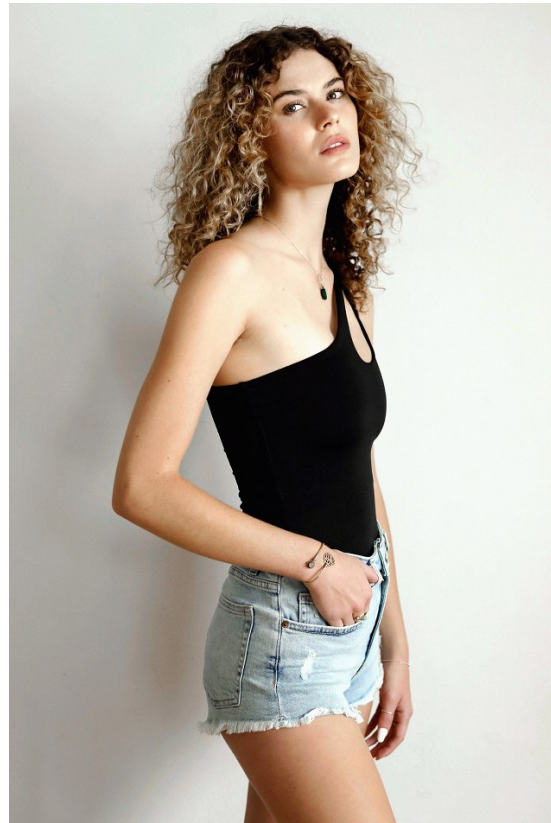

BOSS MODELS

CAPE TOWN

KRISTEN LYONS

Height: 180cm Bust: 87cm Waist: 68cm Hips: 96cm Shoe: 7 UK Hair: Light Brown Eyes: Green