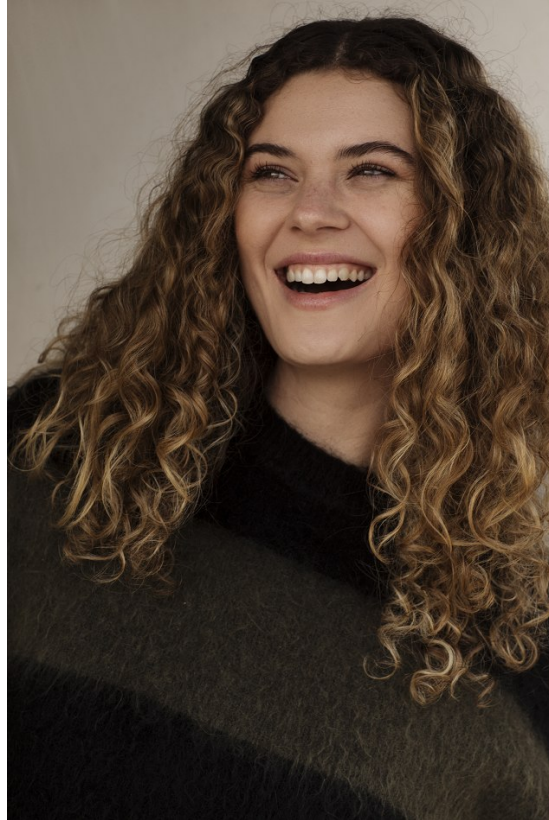

# BOSS MODELS

CAPE TOWN

**KRISTEN LYONS**

Height: 180cm Bust: 84cm Waist: 69cm Hips: 95cm Shoe: 7 UK Hair: Light Brown Eyes: Green

# BOSS MODELS

CAPE TOWN

KRISTEN LYONS

Height: 180cm Bust: 84cm Waist: 69cm Hips: 95cm Shoe: 7 UK Hair: Light Brown Eyes: Green

# BOSS MODELS

CAPE TOWN