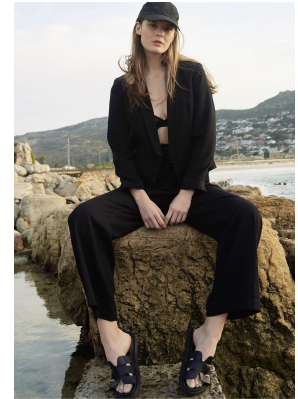

BOSS MODELS

CAPE TOWN

KRISTEN LYONS

Height: 180cm Bust: 84cm Waist: 69cm Hips: 95cm Shoe: 7 UK Hair: Light Brown Eyes: Green

BOSS MODELS

CAPE TOWN

KRISTEN LYONS

Height: 180cm Bust: 84cm Waist: 69cm Hips: 95cm Shoe: 7 UK Hair: Light Brown Eyes: Green