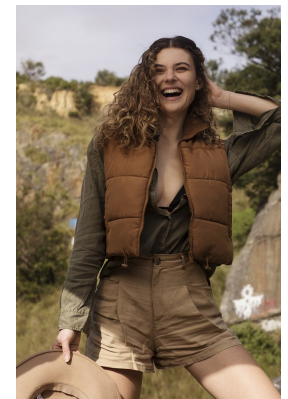

BOSS MODELS

CAPE TOWN

KRISTEN LYONS

Height: 180cm Bust: 84cm Waist: 69cm Hips: 95cm Shoe: 7 UK Hair: Light Brown Eyes: Green

BOSS MODELS

CAPE TOWN

KRISTEN LYONS

Height: 180cm Bust: 84cm Waist: 69cm Hips: 95cm Shoe: 7 UK Hair: Light Brown Eyes: Green