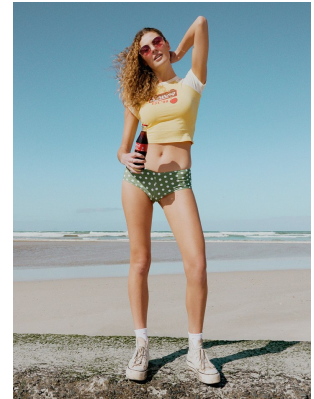

BOSS MODELS

CAPE TOWN

KRISTEN LYONS

Height: 180cm Bust: 84cm Waist: 69cm Hips: 95cm Shoe: 7 UK Hair: Light Brown Eyes: Green

BOSS MODELS

CAPE TOWN

KRISTEN LYONS

Height: 180cm Bust: 84cm Waist: 69cm Hips: 95cm Shoe: 7 UK Hair: Light Brown Eyes: Green