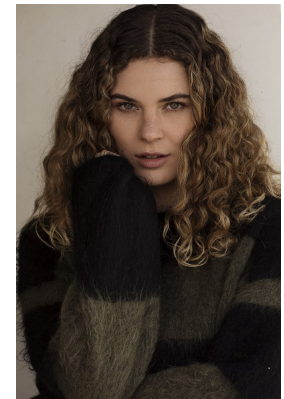

BOSS MODELS

CAPE TOWN

KRISTEN LYONS

Height: 180cm Bust: 84cm Waist: 69cm Hips: 95cm Shoe: 7 UK Hair: Light Brown Eyes: Green

BOSS MODELS

CAPE TOWN

KRISTEN LYONS

Height: 180cm Bust: 84cm Waist: 69cm Hips: 95cm Shoe: 7 UK Hair: Light Brown Eyes: Green