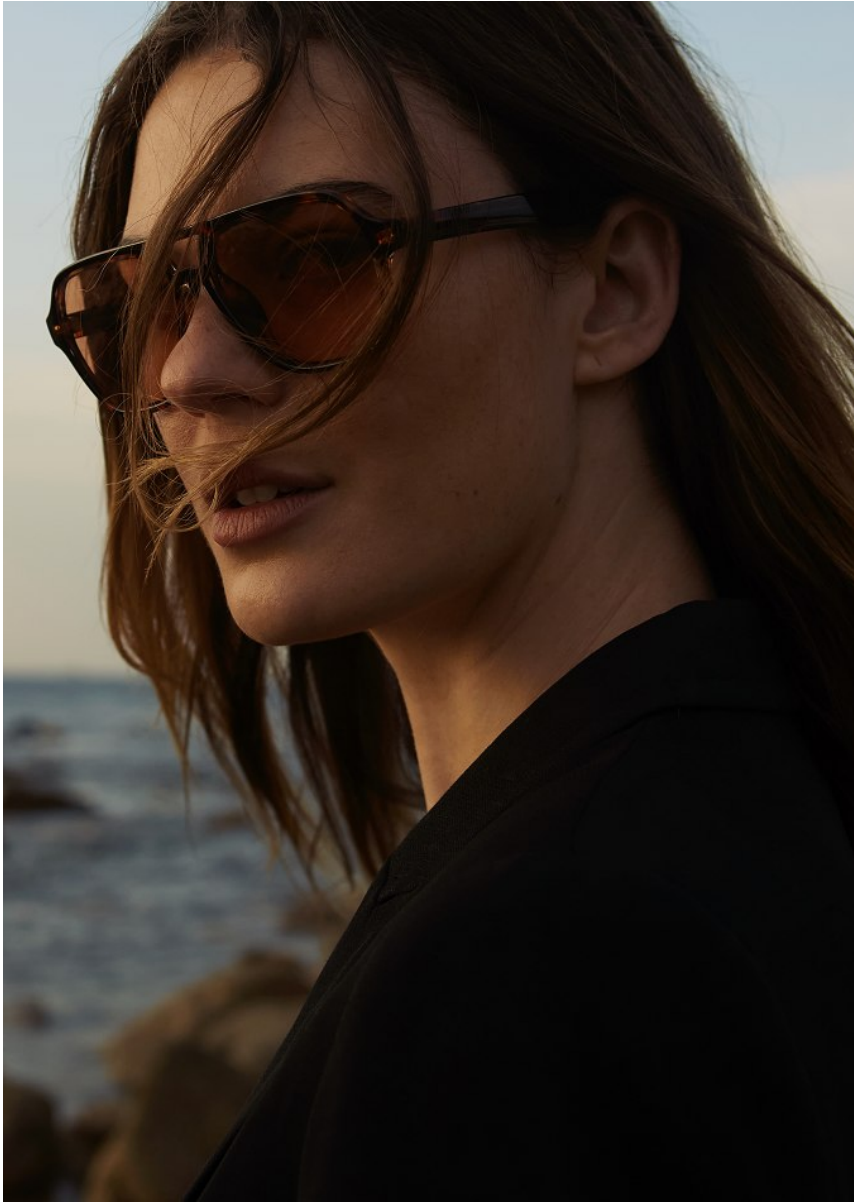

BOSS MODELS

CAPE TOWN

KRISTEN LYONS

Height: 180cm Bust: 87cm Waist: 68cm Hips: 96cm Shoe: 7 UK Hair: Light Brown Eyes: Green

BOSS MODELS

CAPE TOWN

KRISTEN LYONS

Height: 180cm Bust: 87cm Waist: 68cm Hips: 96cm Shoe: 7 UK Hair: Light Brown Eyes: Green