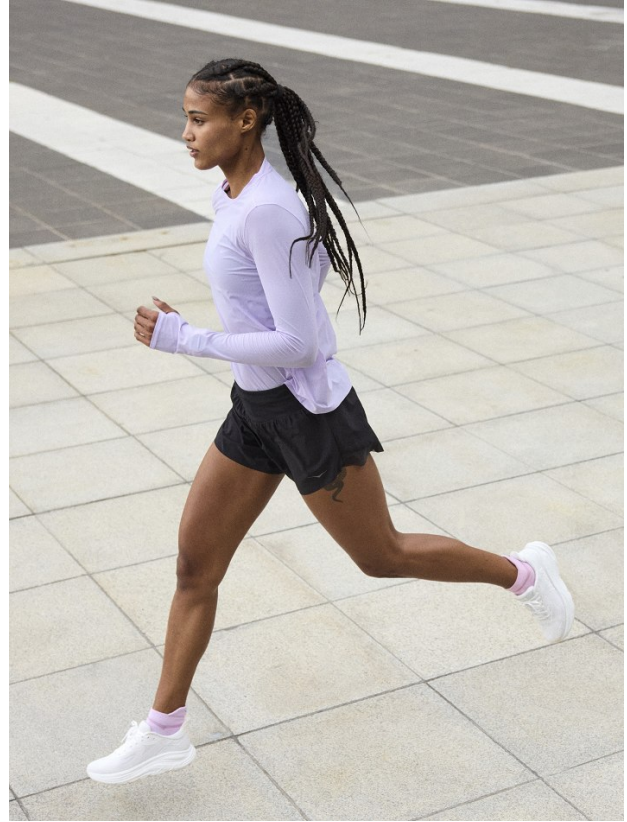

BOSS MODELS

CAPE TOWN

ALEX JAY

Height: 178cm Bust: 83cm Waist: 64cm Hips: 86cm Shoe: 6 UK Hair: Dark Brown Eyes: Dark Brown