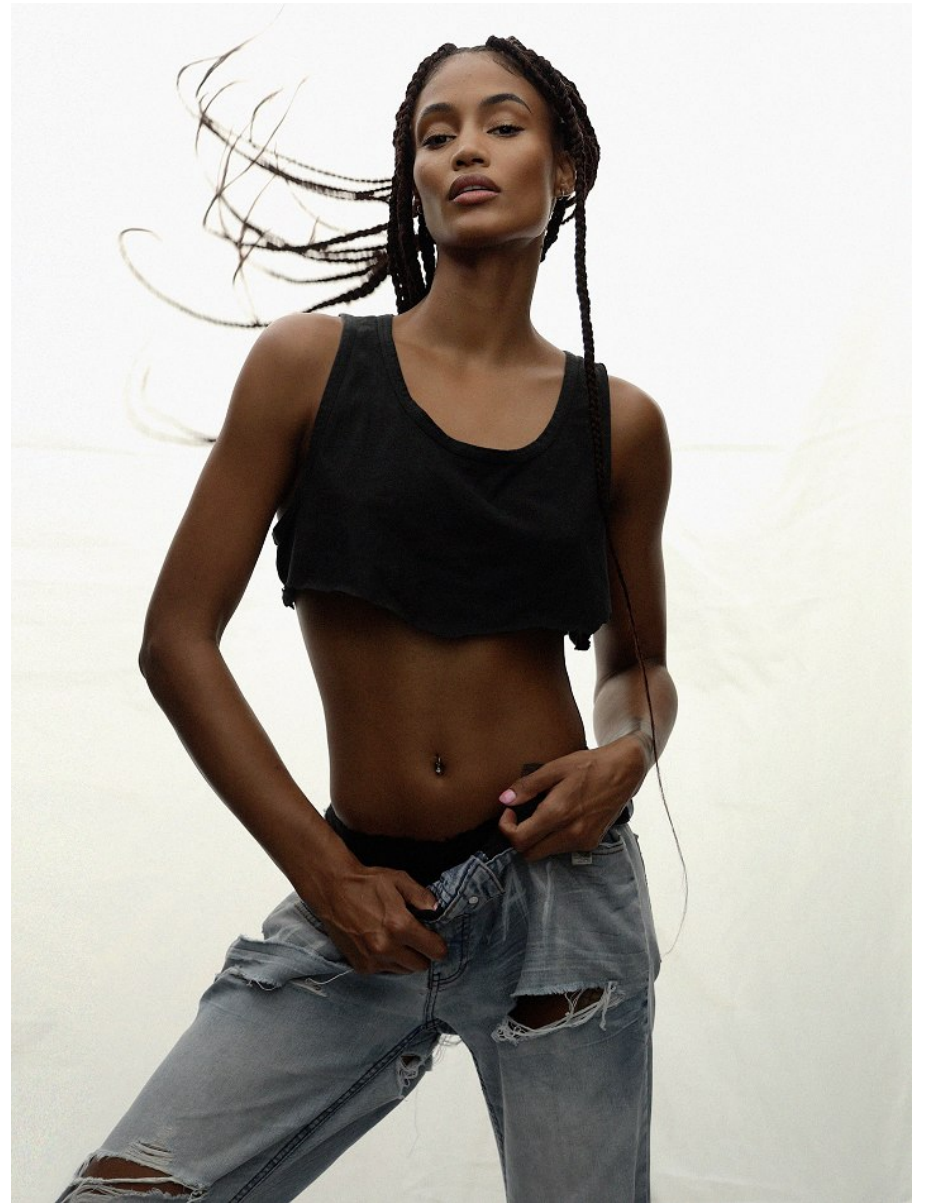

BOSS MODELS

CAPE TOWN

Height: 178cm Bust: 83cm Waist: 64cm Hips: 86cm Shoe: 6 UK Hair: Dark Brown Eyes: Dark Brown