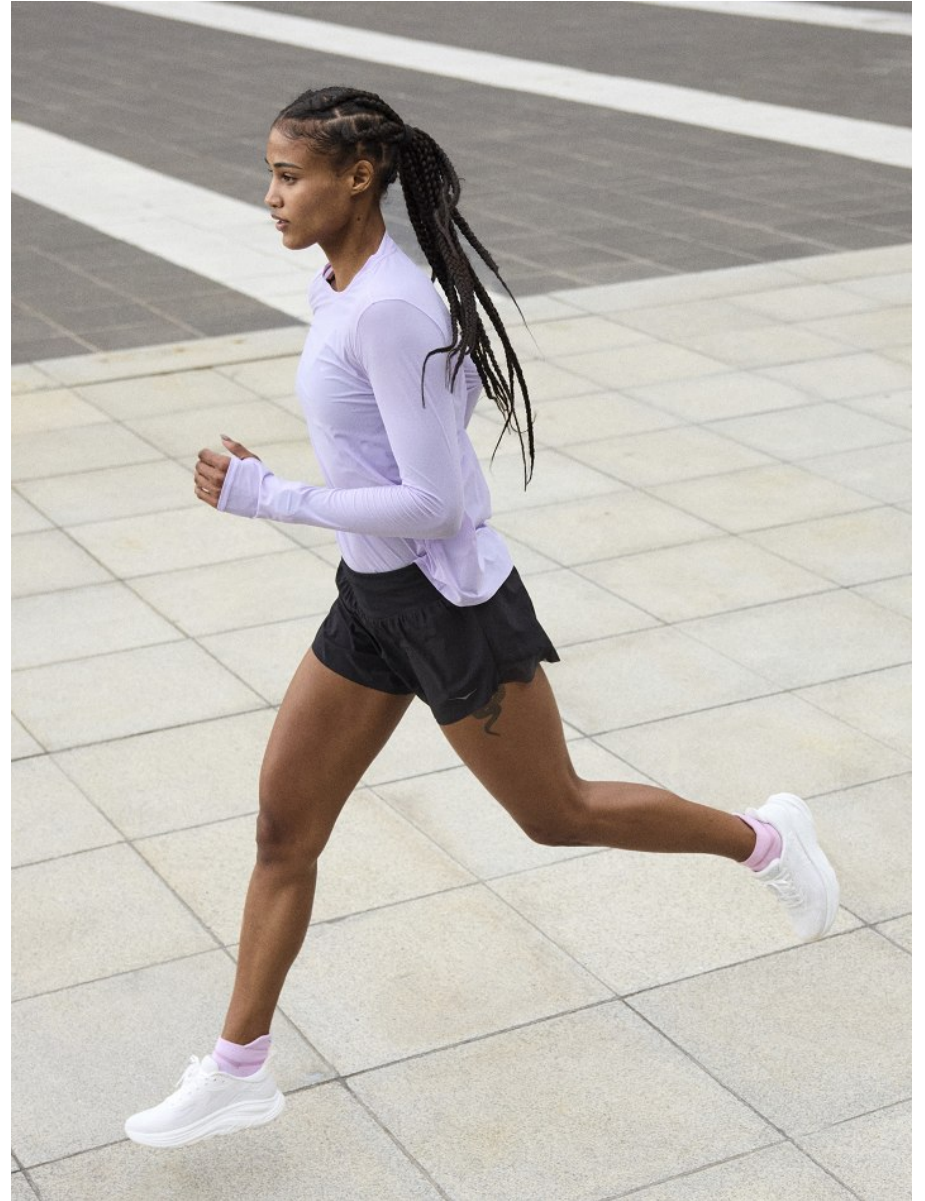

BOSS MODELS

CAPE TOWN

Height: 178cm Bust: 83cm Waist: 64cm Hips: 86cm Shoe: 6 UK Hair: Dark Brown Eyes: Dark Brown