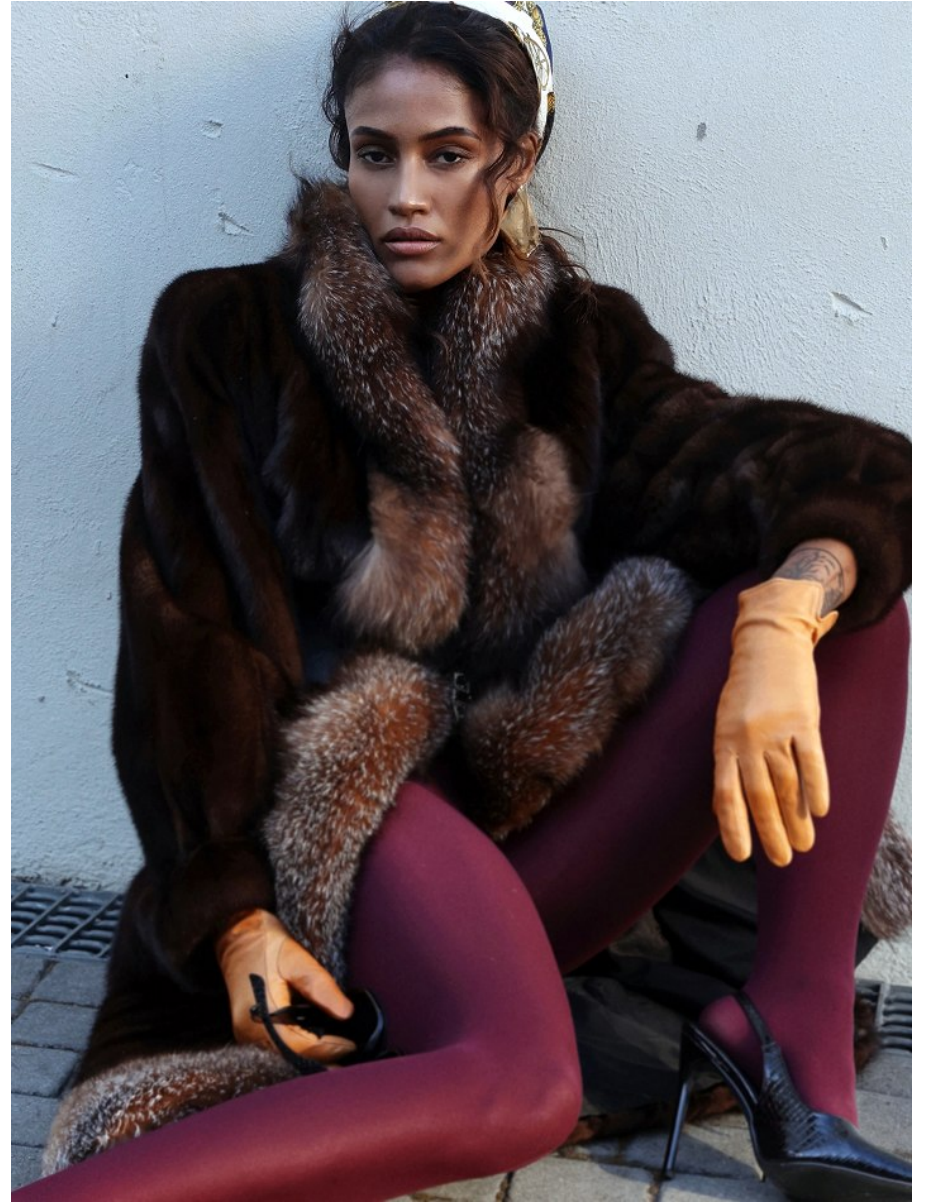

BOSS MODELS

CAPE TOWN

ALEX JAY

Height: 178cm Bust: 83cm Waist: 64cm Hips: 86cm Shoe: 6 UK Hair: Dark Brown Eyes: Dark Brown