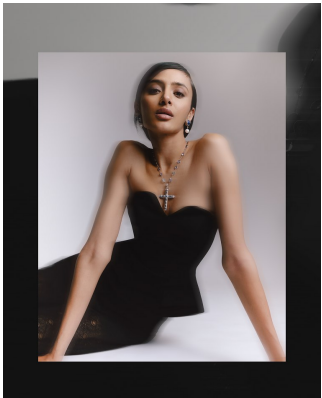

# BOSS MODELS

CAPE TOWN

## SONALE SHARRMA

Height: 180cm Bust: 84cm Waist: 62cm Hips: 90cm Shoe: 6.5 UK Hair: Dark Brown Eyes: Dark Brown