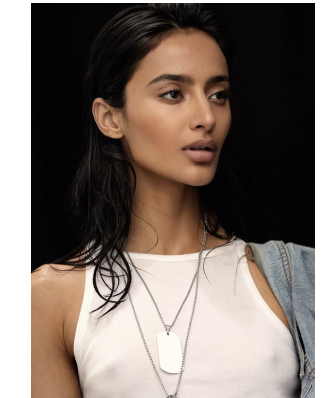

# BOSS MODELS

CAPE TOWN

## SONALE SHARRMA

Height: 180cm Bust: 84cm Waist: 62cm Hips: 90cm Shoe: 6.5 UK Hair: Dark Brown Eyes: Dark Brown