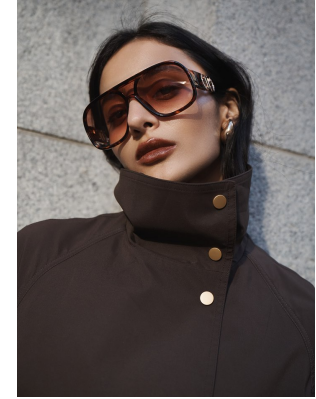

BOSS MODELS

CAPE TOWN

SONALE

Height: 180cm Bust: 84cm Waist: 63cm Hips: 91cm Shoe: 6.5 UK Hair: Dark Brown Eyes: Dark Brown

BOSS MODELS

CAPE TOWN

Image: Sonale represented by Boss Models Cape Town

SONALE

Height: 180cm Bust: 84cm Waist: 63cm Hips: 91cm Shoe: 6.5 UK Hair: Dark Brown Eyes: Dark Brown

BOSS MODELS

CAPE TOWN

Image: Sonale represented by Boss Models Cape Town

SONALE

Height: 180cm Bust: 84cm Waist: 63cm Hips: 91cm Shoe: 6.5 UK Hair: Dark Brown Eyes: Dark Brown