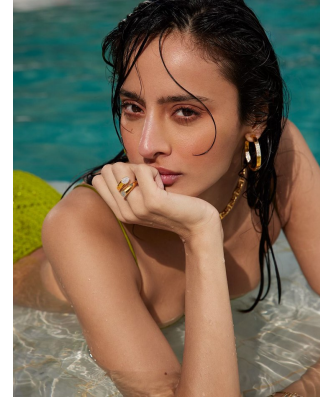

# BOSS MODELS

CAPE TOWN

## SONALE SHARRMA

Height: 180cm Bust: 84cm Waist: 62cm Hips: 90cm Shoe: 6.5 UK Hair: Dark Brown Eyes: Dark Brown