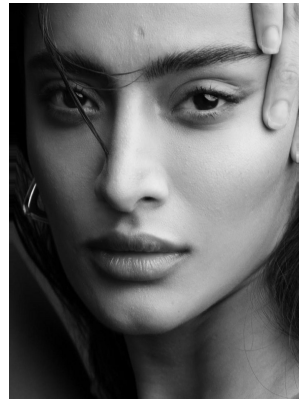

BOSS MODELS

CAPE TOWN

SONALE

Height: 180cm Bust: 84cm Waist: 63cm Hips: 91cm Shoe: 6.5 UK Hair: Dark Brown Eyes: Dark Brown

BOSS MODELS

CAPE TOWN

Image: Sonale represented by Boss Models Cape Town

SONALE

Height: 180cm Bust: 84cm Waist: 63cm Hips: 91cm Shoe: 6.5 UK Hair: Dark Brown Eyes: Dark Brown

BOSS MODELS

CAPE TOWN

Image: Sonale represented by Boss Models Cape Town

SONALE

Height: 180cm Bust: 84cm Waist: 63cm Hips: 91cm Shoe: 6.5 UK Hair: Dark Brown Eyes: Dark Brown