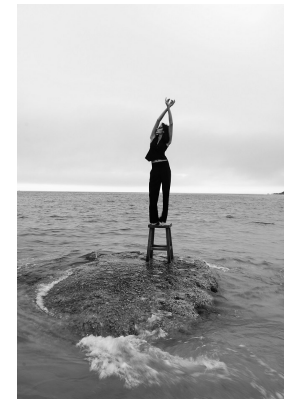

BOSS MODELS

CAPE TOWN

SONALE

Height: 180cm Bust: 84cm Waist: 63cm Hips: 91cm Shoe: 6.5 UK Hair: Dark Brown Eyes: Dark Brown

BOSS MODELS

CAPE TOWN

Image: Sonale represented by Boss Models Cape Town

SONALE

Height: 180cm Bust: 84cm Waist: 63cm Hips: 91cm Shoe: 6.5 UK Hair: Dark Brown Eyes: Dark Brown

BOSS MODELS

CAPE TOWN

Image: Sonale represented by Boss Models Cape Town

SONALE

Height: 180cm Bust: 84cm Waist: 63cm Hips: 91cm Shoe: 6.5 UK Hair: Dark Brown Eyes: Dark Brown