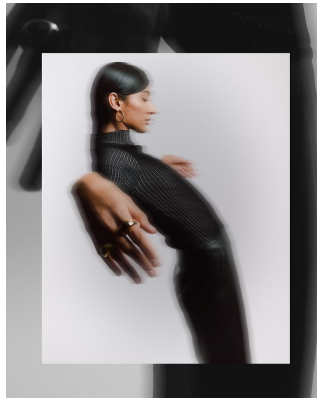

# BOSS MODELS

CAPE TOWN

## SONALE SHARRMA

Height: 180cm Bust: 84cm Waist: 62cm Hips: 90cm Shoe: 6.5 UK Hair: Dark Brown Eyes: Dark Brown