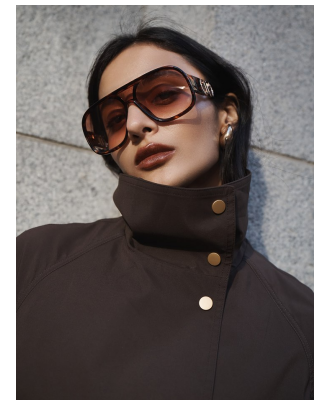

# BOSS MODELS

CAPE TOWN

## SONALE SHARRMA

Height: 180cm Bust: 84cm Waist: 62cm Hips: 90cm Shoe: 6.5 UK Hair: Dark Brown Eyes: Dark Brown