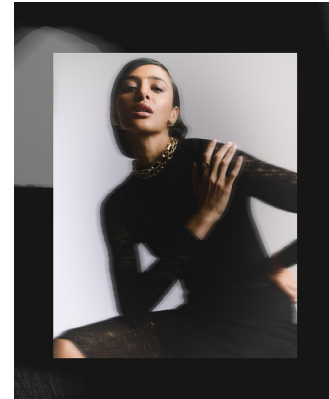

# BOSS MODELS

CAPE TOWN

## SONALE SHARRMA

Height: 180cm Bust: 84cm Waist: 62cm Hips: 90cm Shoe: 6.5 UK Hair: Dark Brown Eyes: Dark Brown