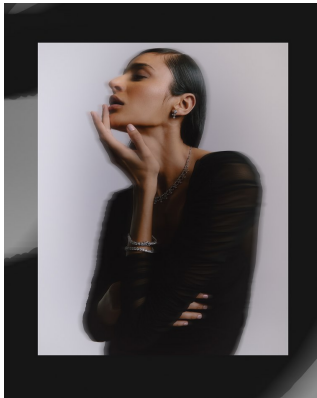

# BOSS MODELS

CAPE TOWN

## SONALE SHARRMA

Height: 180cm Bust: 84cm Waist: 62cm Hips: 90cm Shoe: 6.5 UK Hair: Dark Brown Eyes: Dark Brown