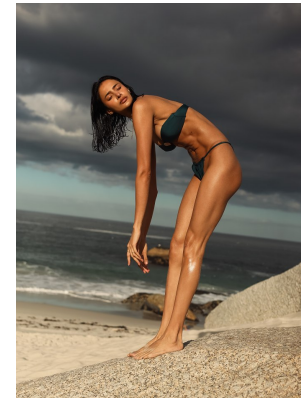

BOSS MODELS

CAPE TOWN

SONALE

Height: 180cm Bust: 84cm Waist: 63cm Hips: 91cm Shoe: 6.5 UK Hair: Dark Brown Eyes: Dark Brown

BOSS MODELS

CAPE TOWN

Image: Sonale represented by Boss Models Cape Town

SONALE

Height: 180cm Bust: 84cm Waist: 63cm Hips: 91cm Shoe: 6.5 UK Hair: Dark Brown Eyes: Dark Brown

BOSS MODELS

CAPE TOWN

Image: Sonale represented by Boss Models Cape Town

SONALE

Height: 180cm Bust: 84cm Waist: 63cm Hips: 91cm Shoe: 6.5 UK Hair: Dark Brown Eyes: Dark Brown