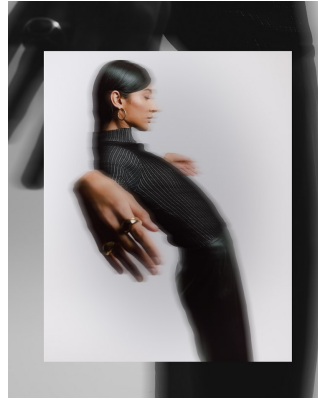

BOSS MODELS

CAPE TOWN

SONALE

Height: 180cm Bust: 84cm Waist: 63cm Hips: 91cm Shoe: 6.5 UK Hair: Dark Brown Eyes: Dark Brown

BOSS MODELS

CAPE TOWN

Image: Sonale represented by Boss Models Cape Town

SONALE

Height: 180cm Bust: 84cm Waist: 63cm Hips: 91cm Shoe: 6.5 UK Hair: Dark Brown Eyes: Dark Brown

BOSS MODELS

CAPE TOWN

Image: Sonale represented by Boss Models Cape Town

SONALE

Height: 180cm Bust: 84cm Waist: 63cm Hips: 91cm Shoe: 6.5 UK Hair: Dark Brown Eyes: Dark Brown