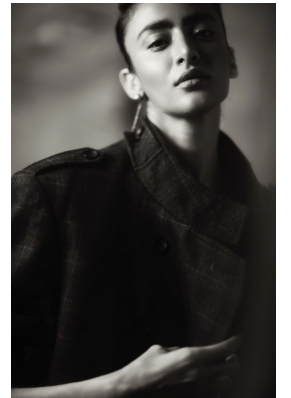

BOSS MODELS

CAPE TOWN

SONALE SHARRMA

Height: 180cm Bust: 84cm Waist: 62cm Hips: 90cm Shoe: 6.5 UK Hair: Dark Brown Eyes: Dark Brown