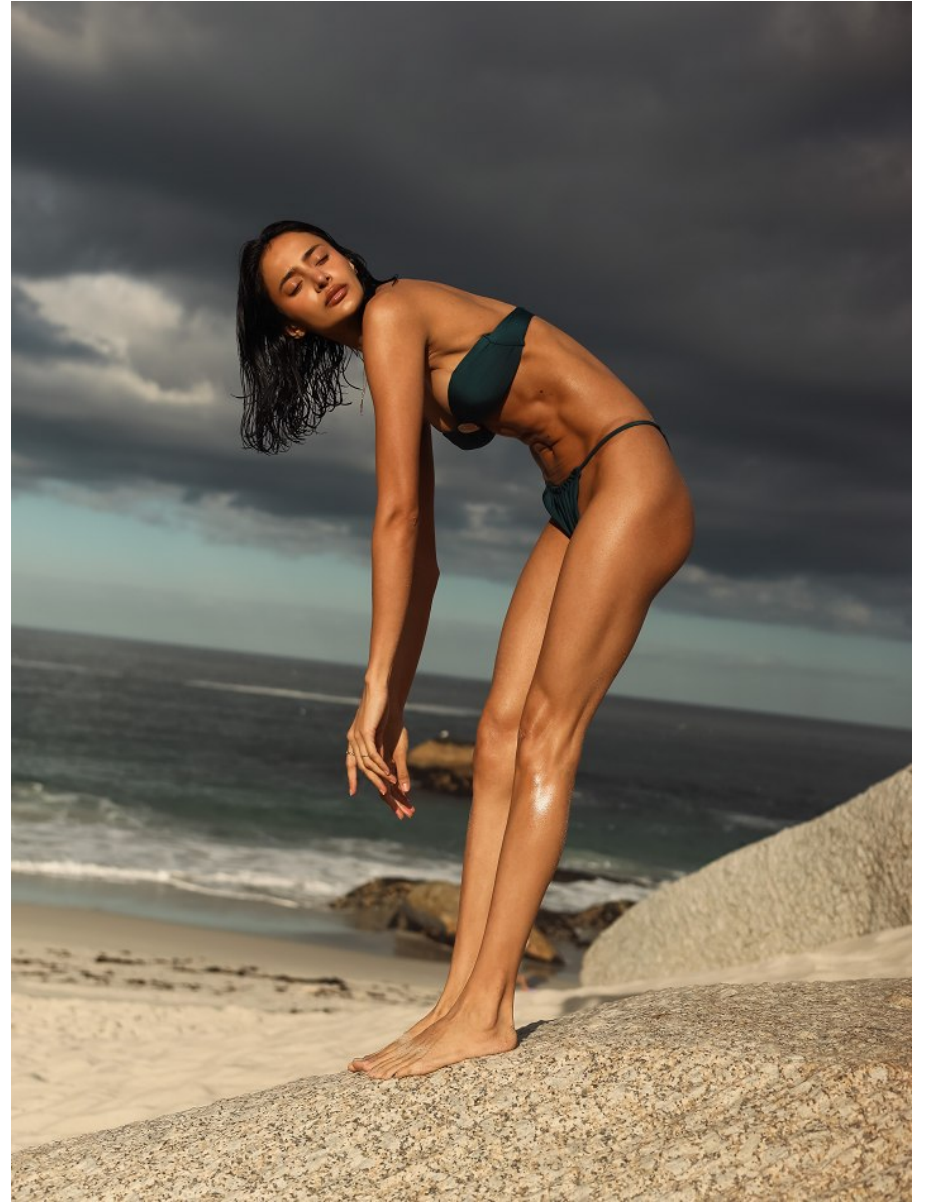

BOSS MODELS

CAPE TOWN

SONALE

Height: 180cm Bust: 84cm Waist: 63cm Hips: 91cm Shoe: 6.5 UK Hair: Dark Brown Eyes: Dark Brown

BOSS MODELS

CAPE TOWN

SONALE

Height: 180cm Bust: 84cm Waist: 63cm Hips: 91cm Shoe: 6.5 UK Hair: Dark Brown Eyes: Dark Brown