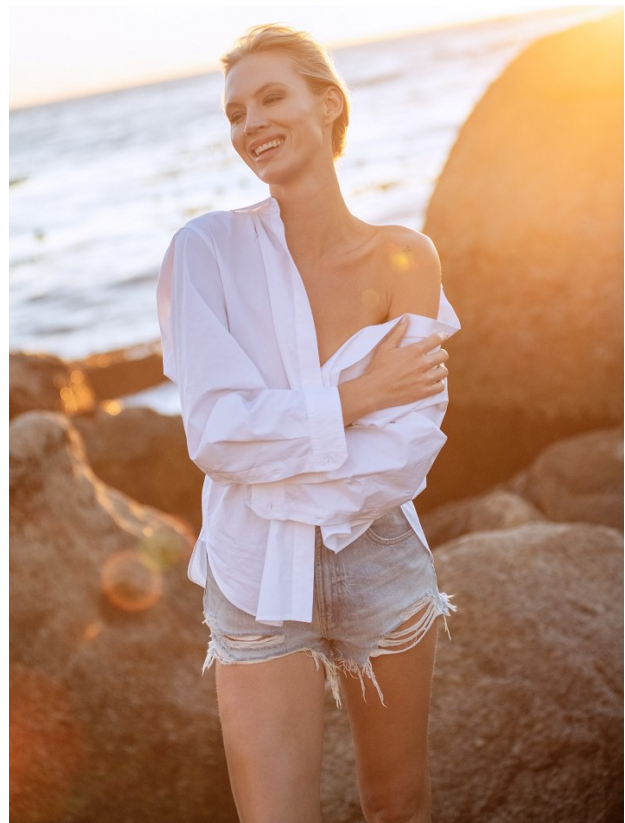

BOSS MODELS

CAPE TOWN

ARIEL VAN HEERDEN

Height: 179cm Bust: 82cm Waist: 65cm Hips: 90cm Shoe: 7 UK Hair: Blonde Eyes: Blue

BOSS MODELS

CAPE TOWN

ARIEL VAN HEERDEN

Height: 179cm Bust: 82cm Waist: 65cm Hips: 90cm Shoe: 7 UK Hair: Blonde Eyes: Blue