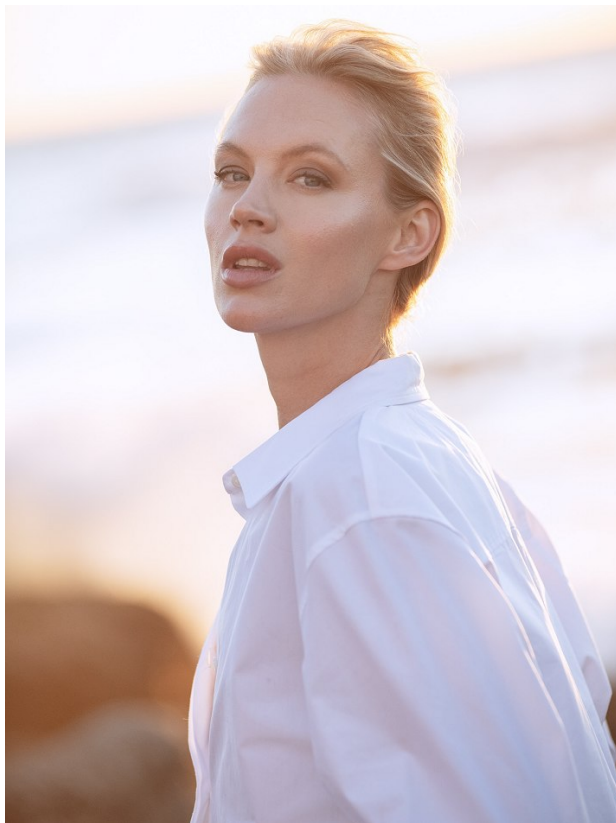

BOSS MODELS

CAPE TOWN

ARIEL VAN HEERDEN

Height: 179cm Bust: 82cm Waist: 65cm Hips: 90cm Shoe: 7 UK Hair: Blonde Eyes: Blue

BOSS MODELS

CAPE TOWN

ARIEL VAN HEERDEN

Height: 179cm Bust: 82cm Waist: 65cm Hips: 90cm Shoe: 7 UK Hair: Blonde Eyes: Blue