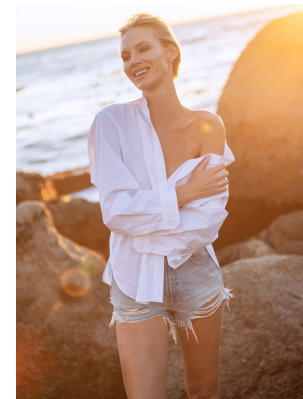

BOSS MODELS

CAPE TOWN

ARIEL VAN HEERDEN

Height: 179cm Bust: 82cm Waist: 65cm Hips: 90cm Shoe: 7 UK Hair: Blonde Eyes: Blue

BOSS MODELS

CAPE TOWN

ARIEL VAN HEERDEN

Height: 179cm Bust: 82cm Waist: 65cm Hips: 90cm Shoe: 7 UK Hair: Blonde Eyes: Blue