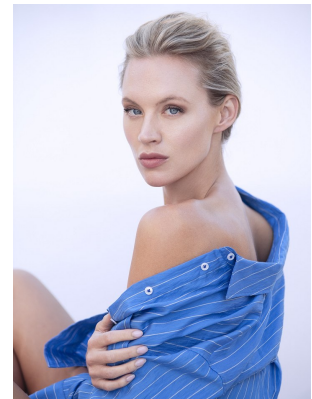

BOSS MODELS

CAPE TOWN

ARIEL VAN HEERDEN

Height: 179cm Bust: 82cm Waist: 65cm Hips: 90cm Shoe: 7 UK Hair: Blonde Eyes: Blue

BOSS MODELS

CAPE TOWN

ARIEL VAN HEERDEN

Height: 179cm Bust: 82cm Waist: 65cm Hips: 90cm Shoe: 7 UK Hair: Blonde Eyes: Blue