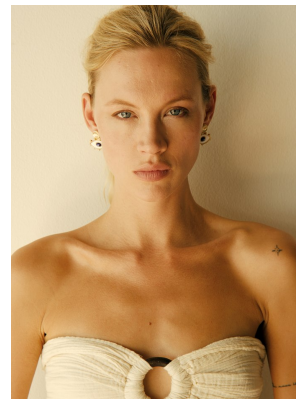

BOSS MODELS

CAPE TOWN

ARIEL VAN HEERDEN

Height: 179cm Bust: 82cm Waist: 65cm Hips: 90cm Shoe: 7 UK Hair: Blonde Eyes: Blue

BOSS MODELS

CAPE TOWN

ARIEL VAN HEERDEN

Height: 179cm Bust: 82cm Waist: 65cm Hips: 90cm Shoe: 7 UK Hair: Blonde Eyes: Blue