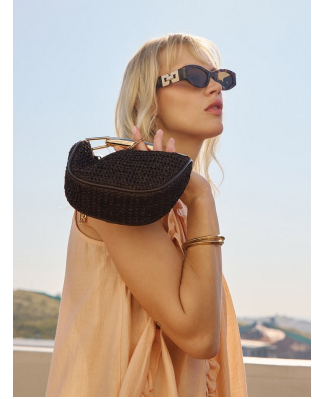

BOSS MODELS

CAPE TOWN

ARIEL VAN HEERDEN

Height: 179cm Bust: 82cm Waist: 65cm Hips: 90cm Shoe: 7 UK Hair: Blonde Eyes: Blue

BOSS MODELS

CAPE TOWN

ARIEL VAN HEERDEN

Height: 179cm Bust: 82cm Waist: 65cm Hips: 90cm Shoe: 7 UK Hair: Blonde Eyes: Blue