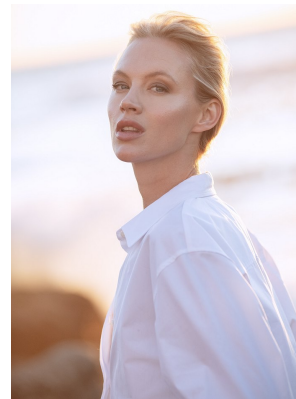

BOSS MODELS

CAPE TOWN

ARIEL VAN HEERDEN

Height: 179cm Bust: 82cm Waist: 65cm Hips: 90cm Shoe: 7 UK Hair: Blonde Eyes: Blue

BOSS MODELS

CAPE TOWN

ARIEL VAN HEERDEN

Height: 179cm Bust: 82cm Waist: 65cm Hips: 90cm Shoe: 7 UK Hair: Blonde Eyes: Blue