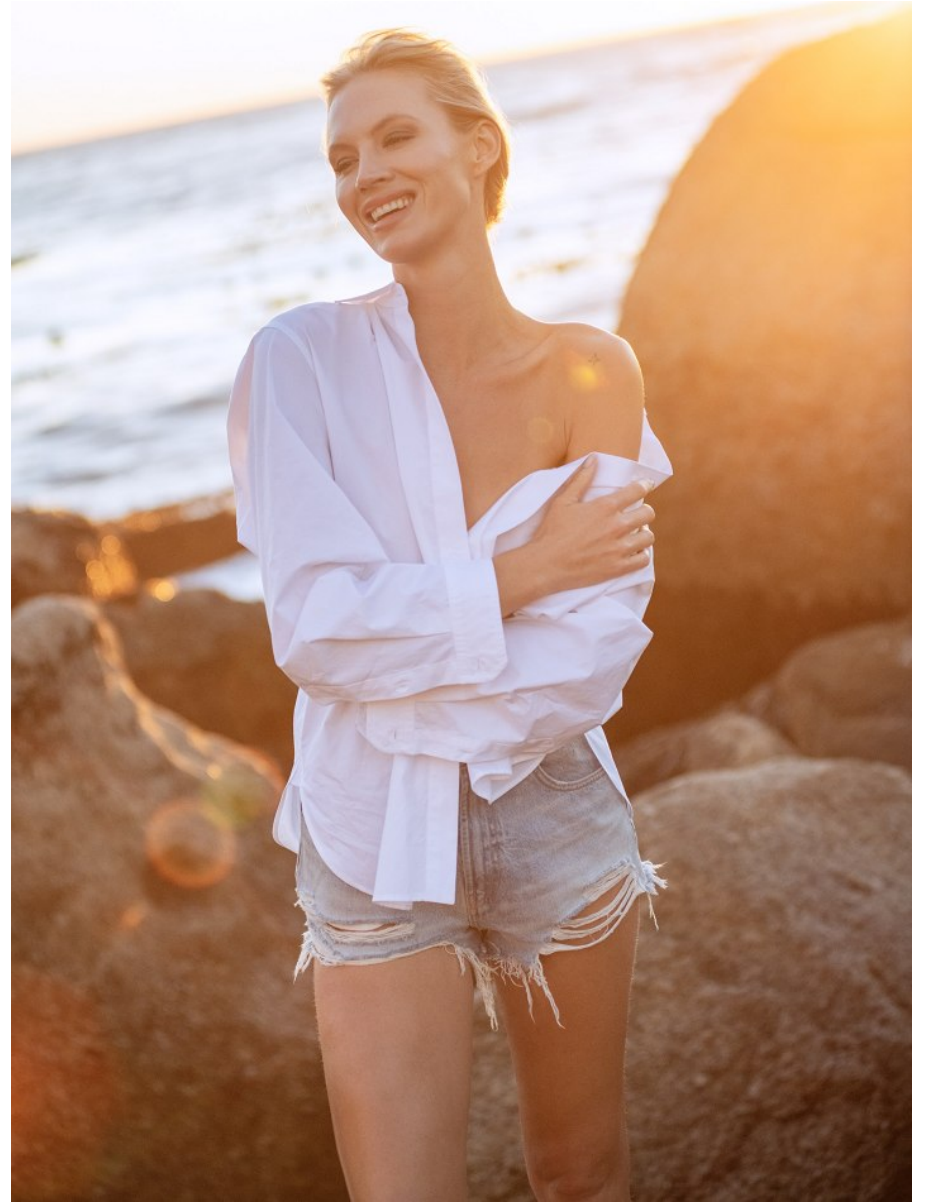

BOSS MODELS

CAPE TOWN

ARIEL VAN HEERDEN

Height: 179cm Bust: 82cm Waist: 65cm Hips: 90cm Shoe: 7 UK Hair: Blonde Eyes: Blue

BOSS MODELS

CAPE TOWN

ARIEL VAN HEERDEN

Height: 179cm Bust: 82cm Waist: 65cm Hips: 90cm Shoe: 7 UK Hair: Blonde Eyes: Blue